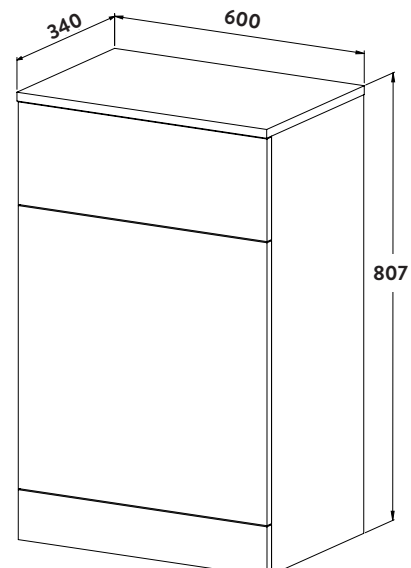

Scudo is the trading name of Harrison Bathrooms Ltd. Whilst we endeavour to ensure that the product information is accurate we accept no liability for any information given. All images are for illustration purposes only. Product images and specification are subject to change. Measurement are in millimetres and are nominal.

Product Measurements

Product Weight:	14kg
Product Width:	600mm
Product Height:	807mm
Product Depth:	340mm
Product Length:	0

Product Transportation

Barcode:	5060713728146
Country of Origin:	Turkey
Comodity Code:	9403609010

Primary Packed Measurements

Packaged Weight:	15kg
Packaged Length:	620mm
Packaged Width:	820mm
Packaged Height:	360mm

Packaging Weight

Card:	0.59kg
Paper:	N/A
Wood:	N/A
Plastic:	N/A

General Information

Construction Material:	Vinyl Wrapped MDF
Installation Type:	Floor Mounted
Colour / Finish:	Anthracite

Furniture Attributes

Supplied Fully Assembled:	Yes
Number of Drawer:	N/A
Number of Doors:	N/A
Soft Close Doors/Drawer:	Yes
Moisture Resistant:	Yes
Internal Shelves:	No
Door Opening Width:	N/A
Draw Opening Distance:	N/A
Advised Concealed Cistern:	CISTERN002
False Draws:	No
Number of False Draws:	N/A
Reversible Doors:	No
Hinge Location:	Left
Compatible Furniture Code:	LANZA RANGE
Compatible Basin Code:	N/A

Handles

Handle Styles:	N/A
Handle Finish:	N/A
Handle Material:	N/A
Number of Handles:	N/A

Compliance DOP

Dimensions

(measurements in mm)

LIFETIME GUARANTEE

We are confident in our products and we want our customer to be, we proudly give a lifetime guarantee on our taps and showers, further details can be found on our website