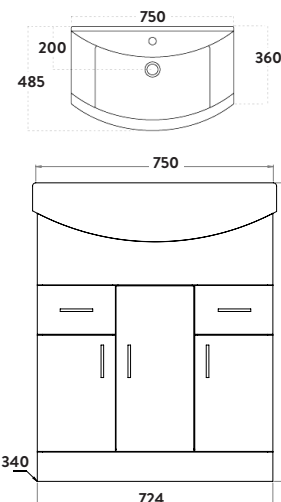

Product Measurements

Product Weight:	17kg
Product Width:	724mm
Product Height:	860mm
Product Depth:	340mm
Product Length:	0

Product Transportation

Barcode:	5060500649777
Country of Origin:	Turkey
Comodity Code:	9403609010

Primary Packed Measurements

Packaged Weight:	18kg
Packaged Length:	750mm
Packaged Width:	880mm
Packaged Height:	360mm

Packaging Weight

Card:	1kg
Paper:	N/A
Wood:	N/A
Plastic:	N/A

General Information

Construction Material:	Vinyl Wrapped MDF
Installation Type:	Floor Mounted
Colour / Finish:	Gloss White

Furniture Attributes

Supplied Fully Assembled:	Yes
Number of Drawer:	2
Number of Doors:	3
Soft Close Doors/Drawer:	Yes
Moisture Resistant:	Yes
Internal Shelves:	Yes
Door Opening Width:	Multiple
Draw Opening Distance:	N/A
Advised Concealed Cistern:	N/A
False Draws:	No
Number of False Draws:	N/A
Reversible Doors:	No
Hinge Location:	Both
Compatible Furniture Code:	LANZA-500-WCUNIT LANZA-600WCUNIT
Compatible Basin Code:	LANZA-750-BASINCER

Handles

Handle Styles:	Vertical Bar
Handle Finish:	Chrome or Black
Handle Material:	Steel
Number of Handles:	5

Compliance DOP

Dimensions

(measurements in mm)

LIFETIME GUARANTEE

We are confident in our products and we want our customer to be, we proudly give a lifetime guarantee on our taps and showers, further details can be found on our website