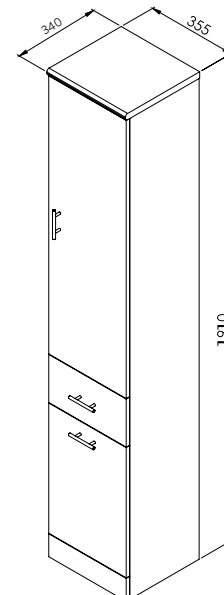

### Product Measurements

Product Weight:	35kg
Product Width:	355mm
Product Height:	1910mm
Product Depth:	340mm
Product Length:	0

### Primary Packed Measurements

Packaged Weight:	36kg
Packaged Length:	370mm
Packaged Width:	1930mm
Packaged Height:	360mm

### Furniture Attributes

Supplied Fully Assembled:	Yes
Number of Drawer:	2
Number of Doors:	1
Soft Close Doors/Drawer:	Yes
Moisture Resistant:	Yes
Internal Shelves:	Yes
Door Opening Width:	340mm
Draw Opening Distance:	Multiple
Advised Concealed Cistern:	N/A
False Draws:	No
Number of False Draws:	N/A
Reversible Doors:	No
Hinge Location:	Left
Compatible Furniture Code:	LANZA-500-WCUNIT LANZA-600WCUNIT
Compatible Basin Code:	N/A

### Compliance DOP

**Dimensions**  
(measurements in mm)