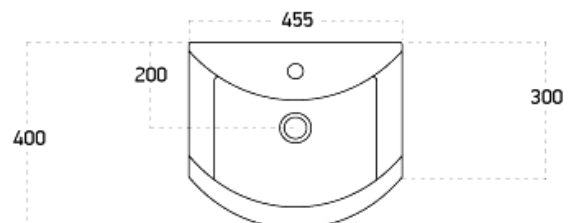

### Product Measurements

Product Weight:	9.38kg
Product Width:	455mm
Product Height:	120mm
Product Depth:	400mm
Product Length:	320mm

### Primary Packed Measurements

Packaged Weight:	9.68kg
Packaged Length:	420mm
Packaged Width:	475mm
Packaged Height:	140mm

### Basin Attributes

Basin Type:	Furniture Mounted
Number of Tap Holes:	1
Compatible Tap Codes:	All Mono Mixers
Overflow:	Yes
Recommended Waste Type:	Slotted
Inner Bowl Width:	
Inner Bowl Length:	
Inner Bowl Depth:	130mm
Compatible Waste Part Code:	WASTE94 / WASTE88 WASTE92 / WASTE93 WASTE100 / BLACK094 BLACK098

## Dimensions

(measurements in mm)