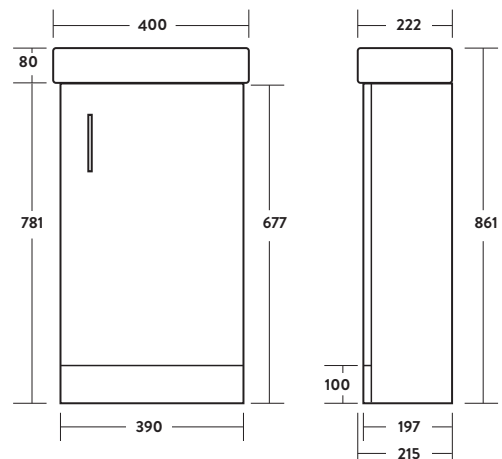

## Lanza Cloakroom Floor Unit

Product Code: LANZAFLOOR

**SCUDO**  
BEAUTIFUL BATHROOMS

0330 124 7290

sales@scudo.co.uk - www.scudo.co.uk

Scudo is the trading name of Harrison Bathrooms Ltd. Whilst we endeavour to ensure that the product information is accurate we accept no liability for any information given. All images are for illustration purposes only. Product images and specification are subject to change. Measurements are in millimetres and are nominal.

Product Name	LANZAFLOOR
Product Description	Lanza Cloakroom Vanity Floor Mounted
<b>Product Transportation</b>	
Barcode	5060500641924
Contry of origin	TURK
Comodity code	9403609010
<b>Product Measurements</b>	
Product Weight (KG)	9
Product Width (mm)	390
Product Height (mm)	780
Product Depth (mm)	215
Product Length (mm)	390
<b>Primary Packed Measurements</b>	
Packaged Weight	10.65
Packed Length	245
Packed Width	420
Packed Height	805
<b>Packaging Weights</b>	
Card (kg)	0.8
Paper (kg)	0
Wood (kg)	0
Plastic (kg)	0.07
Compliance DOP	0

<b>General Information</b>	
Construction Material	MDF
Installation type	Floor mounted
Colour / Finish	White High Gloss
<b>Furniture Attributes</b>	
Supplied Fully Assembled	Yes
Number Of Drawers	0
Number Of Doors	1
Soft Close Doors / Drawers	No
Moisture resistant	Yes
Internal Shelves	NO
Door Opening Width (mm)	390
Draw Opening Distance (mm)	N/A
Recommended Concealed Cistern	N/a
False Draws	No
Number of False Draws	N/a
Can the door be swapped over to open the oppersite way	YES
Which side is the door hinge located	N/A
Compatible Furniture Part Code	LANZABASIN
Compatible Basin Part Code	LANZABASIN
<b>Handles</b>	
Handle Style	Vertical Bar
Handle Finish	Chrome or Black
Handle Material	Stainless Steel
Number of Handles	1

### Dimensions

(measurements in mm)