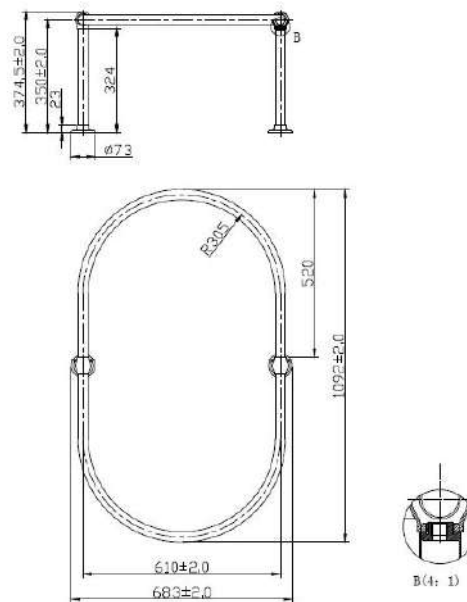

Sales Code: LDA010

Description: Full Shower Curtain Ring

Product Dimensions

| | |
|-------------------|------|
| Length (mm): | |
| Width (mm): | 0 |
| Height (mm): | 0 |
| Depth (mm): | 0 |
| Nett Weight (kg): | 6.34 |

Packaging Dimensions

| | |
|--------------------|------|
| Height (mm): | 670 |
| Width (mm): | 100 |
| Depth (mm): | 1245 |
| Gross Weight (kg): | 6.34 |

Packaging Data

| | |
|---------------|---------------------|
| Box Colour: | White Cardboard Box |
| Box Qty: | 0 |
| Label Size: | 0 x 0 |
| Label Colour: | White Label |
| Label Qty: | 0 |

Outer Box Dimensions (If Applicable)

| | |
|--------------------|---------------|
| Height (mm): | 0 |
| Width (mm): | 0 |
| Length (mm): | |
| Depth (mm): | |
| Gross Weight (kg): | 0 |
| Barcode: | 5055369036332 |

Product Details

| | |
|--------------------------|-----------------|
| Country of Origin: | China |
| Fitting Instruction: | No |
| CE & UKCA: | N/A |
| Product Material: | Stainless Steel |
| Heating Element Wattage: | Not Applicable |
| Colour/Finish: | Chrome |
| Product Diameter: | |
| Connection Size: | Not Applicable |