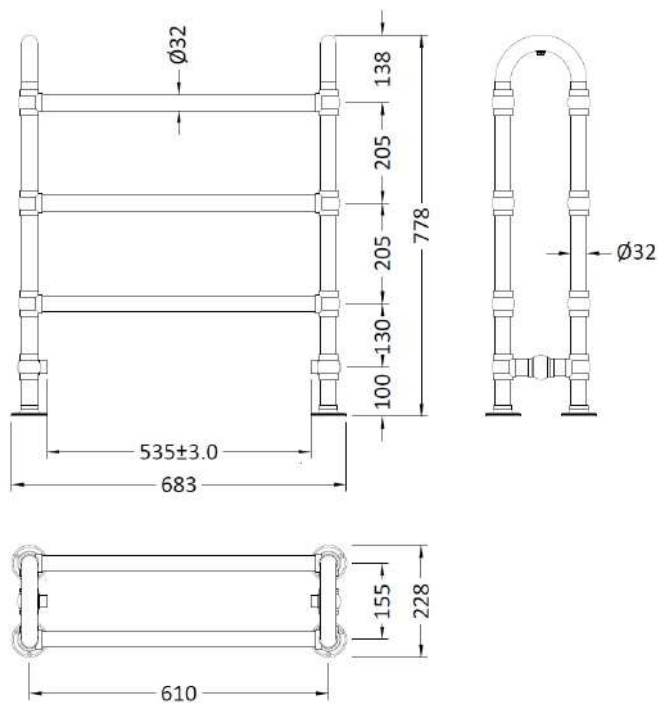

### Product Dimensions

Height (mm):	778
Width (mm):	683
Depth (mm):	228
Length (mm):	
Nett Weight (kg):	11.8

### Packaging Dimensions

Height (mm):	245
Width (mm):	705
Length (mm):	850
Gross Weight (kg):	13.3

### Outer Box Dimensions (If Applicable)

Height (mm):	
Width (mm):	
Length (mm):	
Gross Weight (kg):	
Barcode:	5055369036424

### Product Details

Country of Origin:	China		
Fitting Instruction:	No		
Certification:	CE & UKCA: No	RoHS: N/A	WEEE: N/A
Colour/Finish:	Chrome		
RAL No:	N/A		
Product Material:	Steel		
Heat Element Wattage:	Not Applicable		
Heating Element Wattage Compatible:	N/A		
BTU Outputs:	30°C / 526	50°C / 987	60°C / 1250
Thermal Outputs: (Watts)	30°C / 154	50°C / 289	60°C / 361
Pipe Centres - If Vertical:	520mm		
Pipe Centres - If Horizontal:	N/A		
Max Projection:	230mm		
Tube Diameter:	32mm		
Packaging Volume (L):			
Wall to Centre of Tappings:	N/A		
Floor to Centre of Tappings:	N/A		
Dual Fuel:	N/A		
IP Rating:			