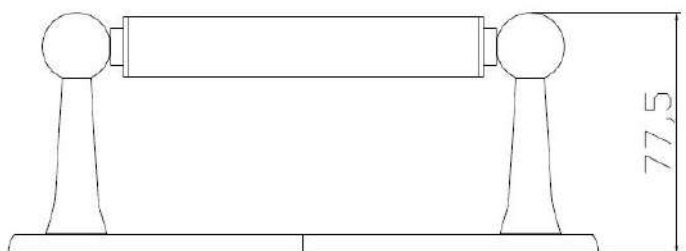

Sales Code: LH301

Description: Traditional Toilet Roll Holder

Product Dimensions

Length (mm):	
Width (mm):	0
Height (mm):	0
Depth (mm):	0
Nett Weight (kg):	1

Packaging Dimensions

Height (mm):	220
Width (mm):	120
Depth (mm):	75
Gross Weight (kg):	1

Packaging Data

Box Colour:	White Cardboard Box
Box Qty:	0
Label Size:	0 x 0
Label Colour:	White Label
Label Qty:	0

Outer Box Dimensions (If Applicable)

Height (mm):	0
Width (mm):	0
Length (mm):	
Depth (mm):	
Gross Weight (kg):	0
Barcode:	5055146106081

Product Details

Country of Origin:	China
Fitting Instruction:	No
CE & UKCA:	N/A
Product Material:	Brass
Heating Element Wattage:	Not Applicable
Colour/Finish:	Chrome
Product Diameter:	Not Applicable
Connection Size:	Not Applicable