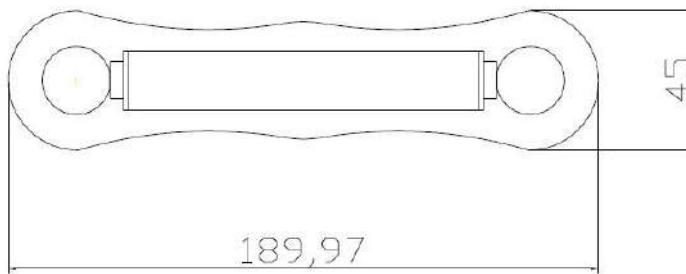

Sales Code: LH301

Description: Traditional Toilet Roll Holder

Product Dimensions

Length (mm):	
Width (mm):	0
Height (mm):	0
Depth (mm):	0
Nett Weight (kg):	1

Packaging Dimensions

Height (mm):	220
Width (mm):	120
Depth (mm):	75
Gross Weight (kg):	1

Packaging Data

Box Colour:	White Cardboard Box
Box Qty:	0
Label Size:	0 x 0
Label Colour:	White Label
Label Qty:	0

Outer Box Dimensions (If Applicable)

Height (mm):	0
Width (mm):	0
Length (mm):	
Depth (mm):	
Gross Weight (kg):	0
Barcode:	5055146106081

Product Details

Country of Origin:	China
Fitting Instruction:	No
CE & UKCA:	N/A
Product Material:	Brass
Heating Element Wattage:	Not Applicable
Colour/Finish:	Chrome
Product Diameter:	Not Applicable
Connection Size:	Not Applicable