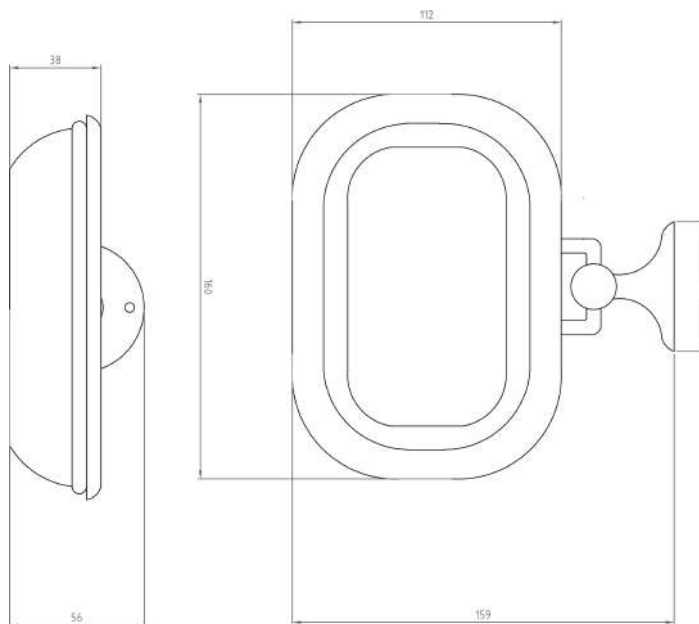

### Product Dimensions

Length (mm):	
Width (mm):	0
Height (mm):	0
Depth (mm):	0
Nett Weight (kg):	1

### Packaging Dimensions

Height (mm):	175
Width (mm):	165
Depth (mm):	100
Gross Weight (kg):	1

### Outer Box Dimensions (If Applicable)

Height (mm):	0
Width (mm):	0
Length (mm):	
Depth (mm):	
Gross Weight (kg):	0
Barcode:	5055146105855

### Product Details

Country of Origin:	China
Fitting Instruction:	No
CE & UKCA:	N/A
Product Material:	Brass;Ceramic
Heating Element Wattage:	Not Applicable
Colour/Finish:	Chrome / White
Product Diameter:	Not Applicable
Connection Size:	Not Applicable