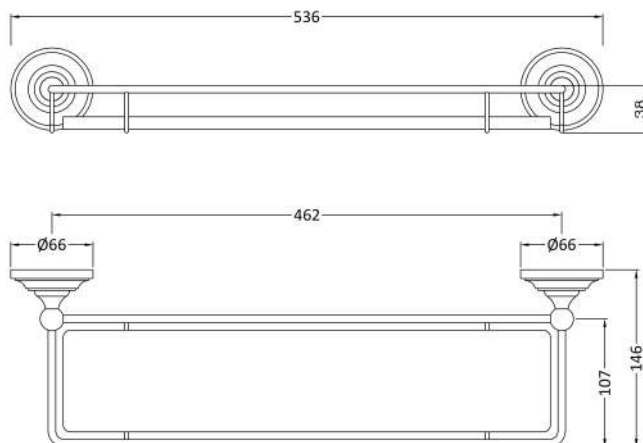

Sales Code: LH305

Description: Traditional Gallery Shelf

Product Dimensions

Length (mm):	
Width (mm):	0
Height (mm):	0
Depth (mm):	0
Nett Weight (kg):	1

Packaging Dimensions

Height (mm):	480
Width (mm):	155
Depth (mm):	68
Gross Weight (kg):	1

Packaging Data

Box Colour:	White Cardboard Box
Box Qty:	0
Label Size:	0 x 0
Label Colour:	White Label
Label Qty:	0

Outer Box Dimensions (If Applicable)

Height (mm):	0
Width (mm):	0
Length (mm):	
Depth (mm):	
Gross Weight (kg):	0
Barcode:	5055146105909

Product Details

Country of Origin:	China
Fitting Instruction:	No
CE & UKCA:	N/A
Product Material:	Brass
Heating Element Wattage:	Not Applicable
Colour/Finish:	Chrome
Product Diameter:	Not Applicable
Connection Size:	Not Applicable