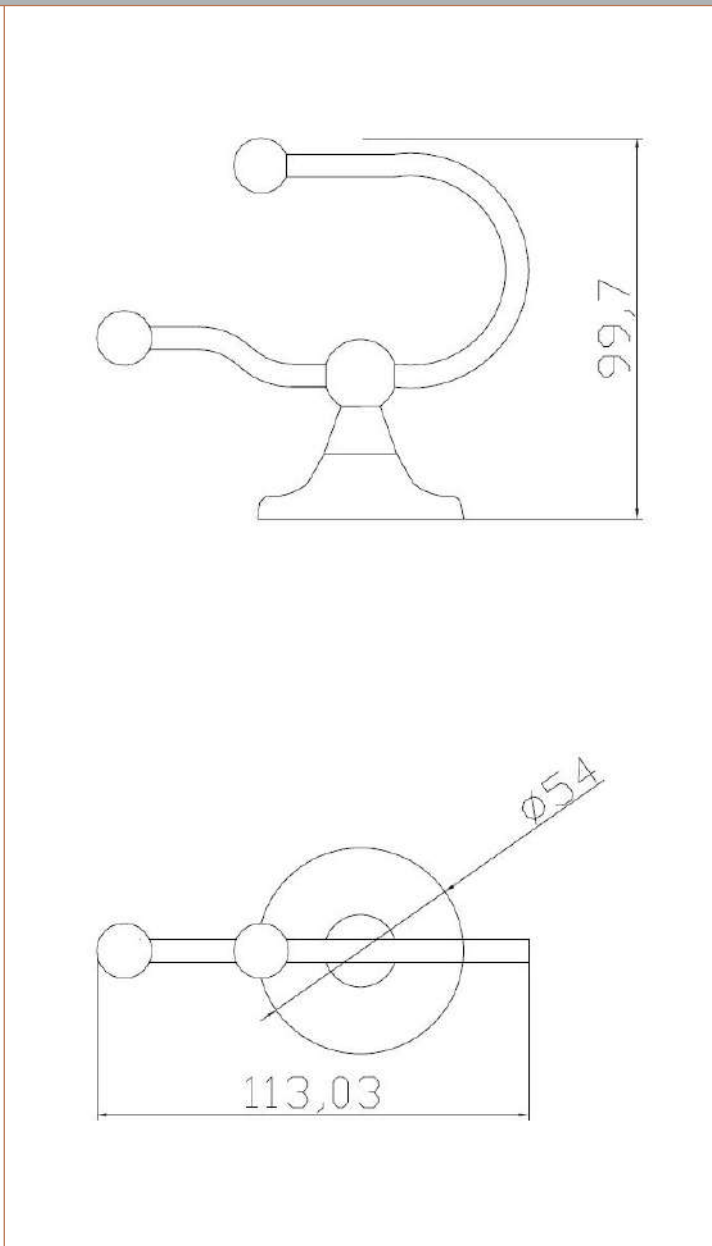

Sales Code: LH311

Description: Traditional Double Robe Hook

Product Dimensions

Length (mm):	
Width (mm):	0
Height (mm):	0
Depth (mm):	0
Nett Weight (kg):	0.25

Packaging Dimensions

Height (mm):	131
Width (mm):	125
Depth (mm):	61
Gross Weight (kg):	0.25

Packaging Data

Box Colour:	White Cardboard Box
Box Qty:	0
Label Size:	0 x 0
Label Colour:	White Label
Label Qty:	0

Outer Box Dimensions (If Applicable)

Height (mm):	0
Width (mm):	0
Length (mm):	
Depth (mm):	
Gross Weight (kg):	0
Barcode:	5055146101529

Product Details

Country of Origin:	China
Fitting Instruction:	No
CE & UKCA:	N/A
Product Material:	Brass
Heating Element Wattage:	Not Applicable
Colour/Finish:	Chrome
Product Diameter:	Not Applicable
Connection Size:	Not Applicable