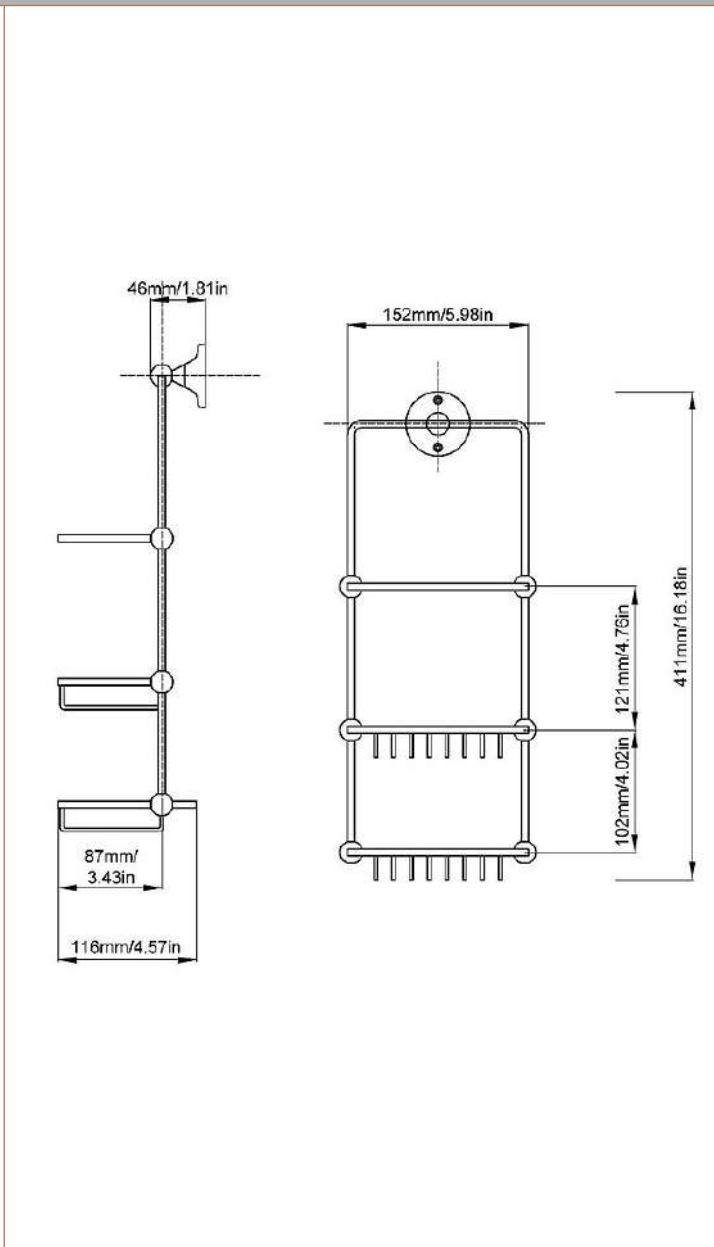

Sales Code: LH316

Description: Traditional Shower Tidy

Product Dimensions

Length (mm):	
Width (mm):	0
Height (mm):	0
Depth (mm):	0
Nett Weight (kg):	1

Packaging Dimensions

Height (mm):	415
Width (mm):	185
Depth (mm):	130
Gross Weight (kg):	1

Packaging Data

Box Colour:	White Cardboard Box
Box Qty:	0
Label Size:	0 x 0
Label Colour:	White Label
Label Qty:	0

Outer Box Dimensions (If Applicable)

Height (mm):	0
Width (mm):	0
Length (mm):	
Depth (mm):	
Gross Weight (kg):	0
Barcode:	5055146106265

Product Details

Country of Origin:	China
Fitting Instruction:	No
CE & UKCA:	N/A
Product Material:	Brass
Heating Element Wattage:	Not Applicable
Colour/Finish:	Chrome
Product Diameter:	Not Applicable
Connection Size:	Not Applicable