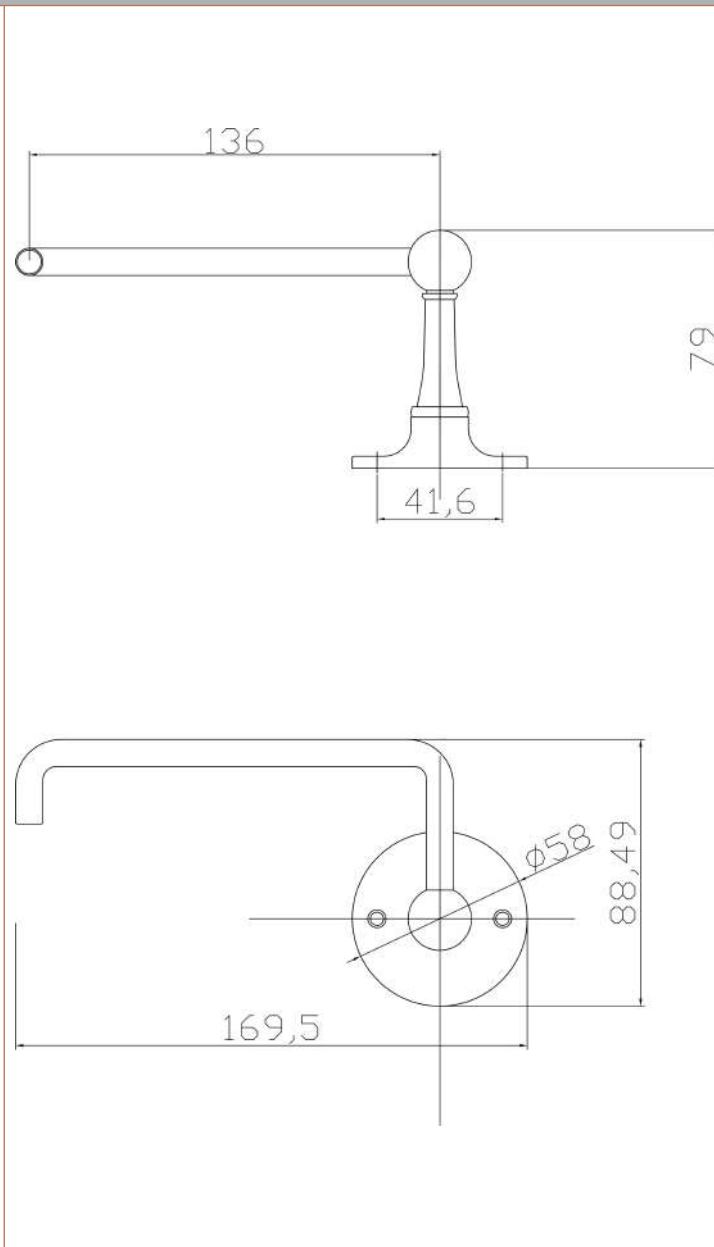

Sales Code: LH317

Description: Traditional Toilet Roll Holder

Product Dimensions

Length (mm):	
Width (mm):	0
Height (mm):	0
Depth (mm):	0
Nett Weight (kg):	0.33

Packaging Dimensions

Height (mm):	190
Width (mm):	110
Depth (mm):	95
Gross Weight (kg):	0.33

Packaging Data

Box Colour:	White Cardboard Box
Box Qty:	0
Label Size:	0 x 0
Label Colour:	White Label
Label Qty:	0

Outer Box Dimensions (If Applicable)

Height (mm):	0
Width (mm):	0
Length (mm):	
Depth (mm):	
Gross Weight (kg):	0
Barcode:	5055146127451

Product Details

Country of Origin:	China
Fitting Instruction:	No
CE & UKCA:	N/A
Product Material:	Brass
Heating Element Wattage:	Not Applicable
Colour/Finish:	Chrome
Product Diameter:	Not Applicable
Connection Size:	Not Applicable