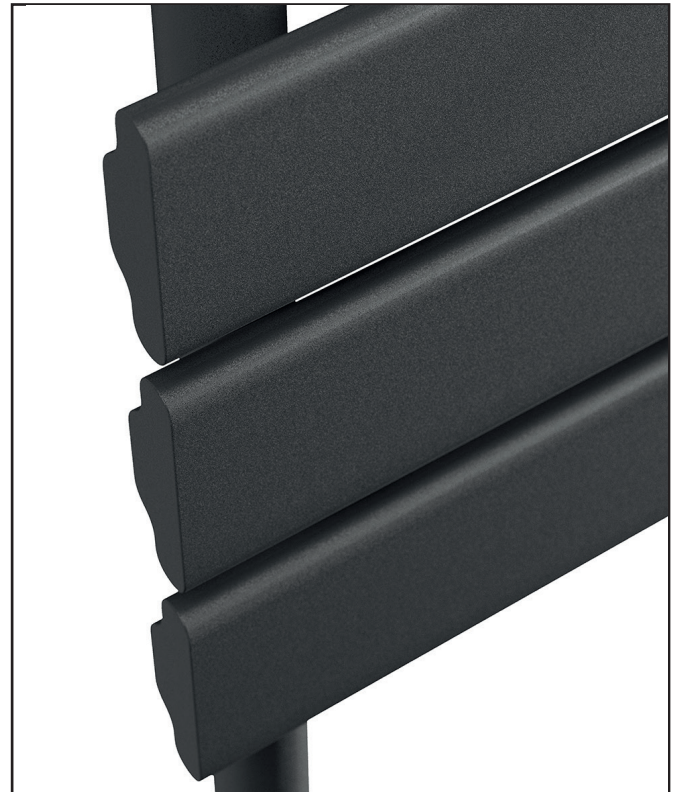

PRODUCT DATA SHEET

Life Towel Radiator – 450 X 800

Product Code: LI-80-45-B

SCUDO
BEAUTIFUL BATHROOMS

0330 124 7290

sales@scudo.co.uk - www.scudo.co.uk

Scudo is the trading name of Harrison Bathrooms Ltd. Whilst we endeavour to ensure that the product information is accurate we accept no liability for any information given. All images are for illustration purposes only. Product images and specification are subject to change. Measurement are in millimetres and are nominal.

Product Name	LI-80-45-B
Product Description	Life 800 x 450 Black
Product Transportation	
Barcode	5060766129211
Country of origin	CN
Commodity code	7322190000
Product Measurements	
Product Weight (KG)	8.35
Product Width (mm)	450
Product Height (mm)	800
Product Depth (mm)	58
Product Length (mm)	
Primary Packed Measurements	
Packaged Weight	9.55
Packed Length	840
Packed Width	460
Packed Height	830
Packaging Weights	
Card (kg)	
Paper (g)	
Wood (kg)	
Plastic (kg)	
Compliance DOP	HBDOCH039

General Information	
Construction Material	Low carbon Steel
Installation type	Wall
Colour / Finish	Textured Anthracite
Heating Attributes	
Bar Arrangement	3*3*2
Number of Bars	8
Radiator Diameter (Ø)	58
RAL#	7016
Bar Diameter (Ø)	60*12
BTU @ 60°C	1412
Thermal Output @ 60°C (WATT's)	416
Element installation compatible	YES
Water Content Volume	
Max Projection (mm)	
Selected element must not exceed the maximum BTU / Watt out put of the product Seek advice from a competent installer	
First Fix Dimensions	
Pipe Centres C1 (mm)	400
Pipe Centres C2 (mm)	85