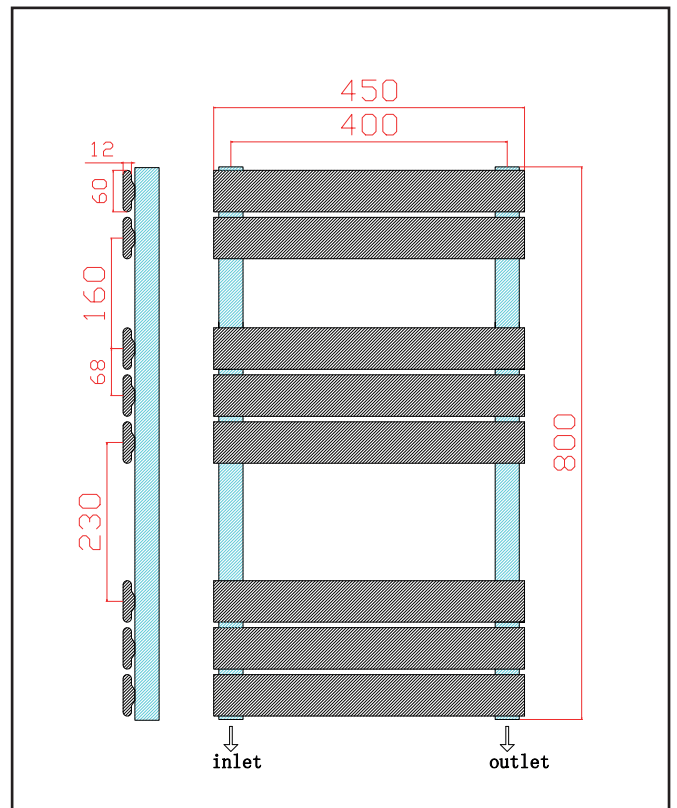

PRODUCT DATA SHEET

Life Towel Radiator – 450 X 800

Product Code: LI-80-45-B

SCUDO
BEAUTIFUL BATHROOMS

0330 124 7290

sales@scudo.co.uk - www.scudo.co.uk

Scudo is the trading name of Harrison Bathrooms Ltd. Whilst we endeavour to ensure that the product information is accurate we accept no liability for any information given. All images are for illustration purposes only. Product images and specification are subject to change. Measurement are in millimetres and are nominal.

Product Name	LI-80-45-B
Product Description	Life 800 x 450 Black
Product Transportation	
Barcode	5060766129211
Country of origin	CN
Commodity code	7322190000
Product Measurements	
Product Weight (KG)	8.35
Product Width (mm)	450
Product Height (mm)	800
Product Depth (mm)	58
Product Length (mm)	
Primary Packed Measurements	
Packaged Weight	9.55
Packed Length	840
Packed Width	460
Packed Height	830
Packaging Weights	
Card (kg)	
Paper (g)	
Wood (kg)	
Plastic (kg)	
Compliance DOP	HBDOCH039

General Information	
Construction Material	Low carbon Steel
Installation type	Wall
Colour / Finish	Textured Anthracite
Heating Attributes	
Bar Arrangement	3*3*2
Number of Bars	8
Radiator Diameter (Ø)	58
RAL#	7016
Bar Diameter (Ø)	60*12
BTU @ 60°C	1412
Thermal Output @ 60°C (WATT's)	416
Element installation compatible	YES
Water Content Volume	
Max Projection (mm)	
Selected element must not exceed the maximum BTU / Watt out put of the product Seek advice from a competent installer	
First Fix Dimensions	
Pipe Centres C1 (mm)	400
Pipe Centres C2 (mm)	85