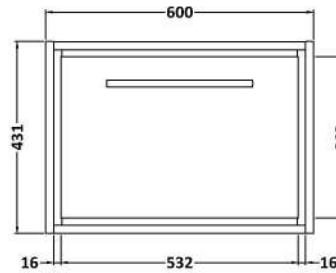

### Product Dimensions

Height (mm):	431
Width (mm):	600
Depth (mm):	455
Nett Weight (kg):	22.5

### Packaging Dimensions

Height (mm):	470
Width (mm):	632
Depth (mm):	480
Gross Weight (kg):	23

### Outer Box Dimensions (If Applicable)

Height (mm):	
Width (mm):	
Depth (mm):	
Gross Weight (kg):	
Barcode:	5056678482582

Sales Code: NVM063

Description: 610 X 465 Thin-Edge Basin 1Th

**Product Dimensions**

Height (mm):	50
Width (mm):	610
Depth (mm):	460
Nett Weight (kg):	13.5

**Packaging Dimensions**

Height (mm):	170
Width (mm):	625
Depth (mm):	480
Gross Weight (kg):	14