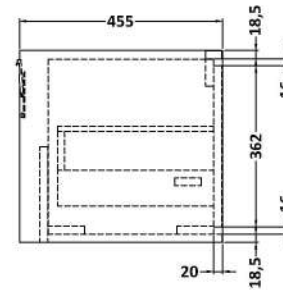

### Product Dimensions

Height (mm):	431
Width (mm):	600
Depth (mm):	455
Nett Weight (kg):	22.5

### Packaging Dimensions

Height (mm):	470
Width (mm):	632
Depth (mm):	480
Gross Weight (kg):	23

### Outer Box Dimensions (If Applicable)

Height (mm):	
Width (mm):	
Depth (mm):	
Gross Weight (kg):	
Barcode:	5056678482582

Sales Code: NVM063

Description: 610 X 465 Thin-Edge Basin 1Th

**Product Dimensions**

Height (mm):	50
Width (mm):	610
Depth (mm):	460
Nett Weight (kg):	13.5

**Packaging Dimensions**

Height (mm):	170
Width (mm):	625
Depth (mm):	480
Gross Weight (kg):	14