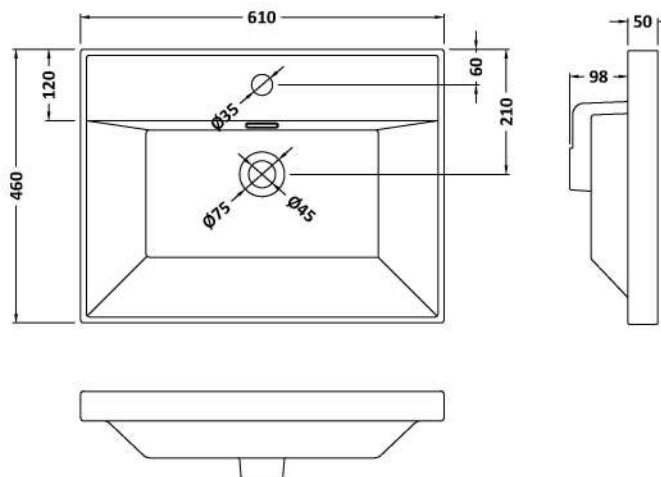

### Product Dimensions

Height (mm):	431
Width (mm):	600
Depth (mm):	455
Nett Weight (kg):	22.5

### Packaging Dimensions

Height (mm):	470
Width (mm):	632
Depth (mm):	480
Gross Weight (kg):	23

### Outer Box Dimensions (If Applicable)

Height (mm):	
Width (mm):	
Depth (mm):	
Gross Weight (kg):	
Barcode:	5056678482582

Sales Code: NVM063

Description: 610 X 465 Thin-Edge Basin 1Th

**Product Dimensions**

Height (mm):	50
Width (mm):	610
Depth (mm):	460
Nett Weight (kg):	13.5

**Packaging Dimensions**

Height (mm):	170
Width (mm):	625
Depth (mm):	480
Gross Weight (kg):	14