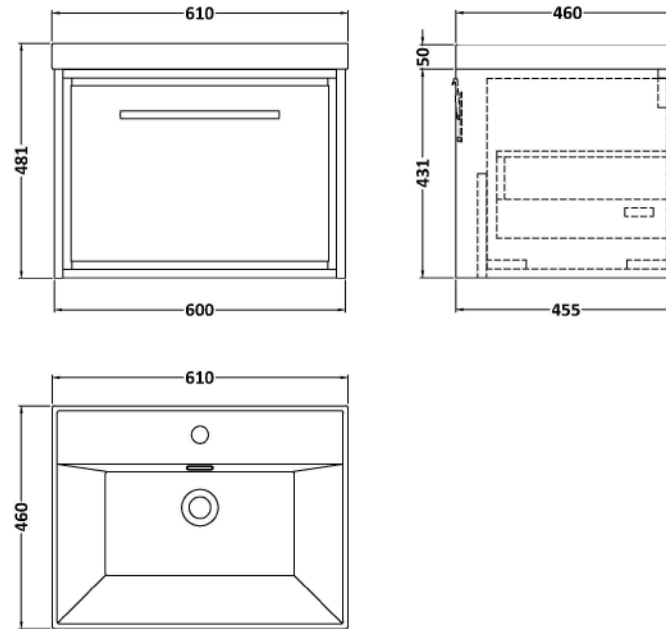

Sales Code: LIL2222E

Description: 600 Wh Single Drawer Unit & Basin 1Th

Packaging Details

Barcode: 5056678486207