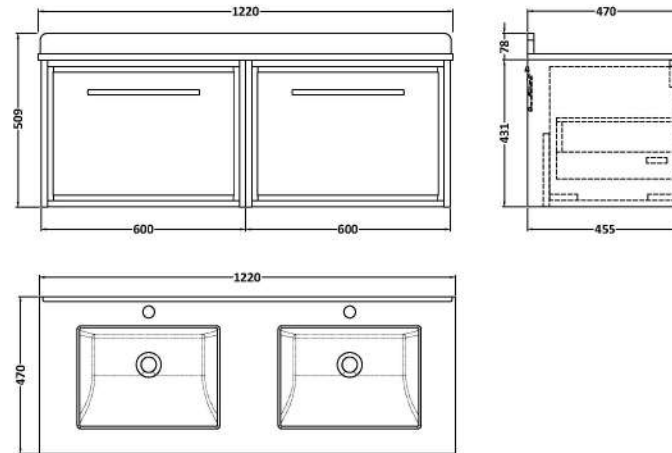

Sales Code: LIL2222WS2

Description: 1200 Wh Single Drawer Unit & Marble Work

Packaging Details

Barcode: 5056678488676

Sales Code: NFF2222

Description: 600 Single Drawer Unit (455 Deep)

Product Dimensions

Height (mm):	431
Width (mm):	600
Depth (mm):	455
Nett Weight (kg):	22.5

Packaging Dimensions

Height (mm):	470
Width (mm):	632
Depth (mm):	480
Gross Weight (kg):	23

Packaging Data

Box Colour:	Brown Cardboard Box - Printed
Box Qty:	0
Label Size:	0 x 0
Label Colour:	White Label
Label Qty:	2

Outer Box Dimensions (If Applicable)

Height (mm):	
Width (mm):	
Depth (mm):	
Gross Weight (kg):	
Barcode:	5056678482582

Product Details

Country of Origin:	China
Fitting Instruction:	No
CE & UKCA:	N/A
FSC Certified Materials:	Yes
Colour:	Graphite Grey Woodgrain
Construction Method:	Cam & Wood Dowel
Construction Type:	Rigid
Cabinet Finish:	MFC Textured Woodgrain
Fascia Finish:	MFC Textured Woodgrain
Cabinet Thickness (mm):	18
Fascia Thickness (mm):	18
Drawer Included:	Yes
Drawer Type:	80mm High Metal S/C Inc Galler
No of Shelves:	0
Hinge Type:	Not Applicable
Hinge Included:	Not Applicable
Adjustable Legs:	No, Not Required
Fixings Included:	Yes
Handle Style:	Contemporary
Waste Shroud:	Yes
Handle Included:	Yes, Supplied
Handle Type:	D-Shape

Sales Code: LSM234

Description: 1200 Double Bowl Marble Top 1Th

Product Dimensions

Height (mm):	62
Width (mm):	1220
Depth (mm):	470
Nett Weight (kg):	27.5

Packaging Dimensions

Height (mm):	310
Width (mm):	1300
Depth (mm):	550
Gross Weight (kg):	28