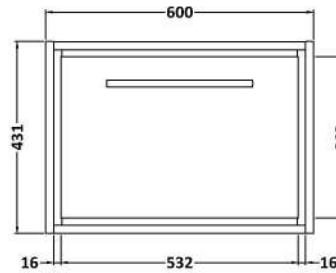

Sales Code: LIL2222WS2

Description: 1200 Wh Single Drawer Unit & Marble Work

Packaging Details

Barcode: 5056678488676

Sales Code: NFF2222

Description: 600 Single Drawer Unit (455 Deep)

Product Dimensions

Height (mm):	431
Width (mm):	600
Depth (mm):	455
Nett Weight (kg):	22.5

Packaging Dimensions

Height (mm):	470
Width (mm):	632
Depth (mm):	480
Gross Weight (kg):	23

Packaging Data

Box Colour:	Brown Cardboard Box - Printed
Box Qty:	0
Label Size:	0 x 0
Label Colour:	White Label
Label Qty:	2

Outer Box Dimensions (If Applicable)

Height (mm):	
Width (mm):	
Depth (mm):	
Gross Weight (kg):	
Barcode:	5056678482582

Product Details

Country of Origin:	China
Fitting Instruction:	No
CE & UKCA:	N/A
FSC Certified Materials:	Yes
Colour:	Graphite Grey Woodgrain
Construction Method:	Cam & Wood Dowel
Construction Type:	Rigid
Cabinet Finish:	MFC Textured Woodgrain
Fascia Finish:	MFC Textured Woodgrain
Cabinet Thickness (mm):	18
Fascia Thickness (mm):	18
Drawer Included:	Yes
Drawer Type:	80mm High Metal S/C Inc Galler
No of Shelves:	0
Hinge Type:	Not Applicable
Hinge Included:	Not Applicable
Adjustable Legs:	No, Not Required
Fixings Included:	Yes
Handle Style:	Contemporary
Waste Shroud:	Yes
Handle Included:	Yes, Supplied
Handle Type:	D-Shape

Sales Code: LSM234

Description: 1200 Double Bowl Marble Top 1Th

Product Dimensions

Height (mm):	62
Width (mm):	1220
Depth (mm):	470
Nett Weight (kg):	27.5

Packaging Dimensions

Height (mm):	310
Width (mm):	1300
Depth (mm):	550
Gross Weight (kg):	28