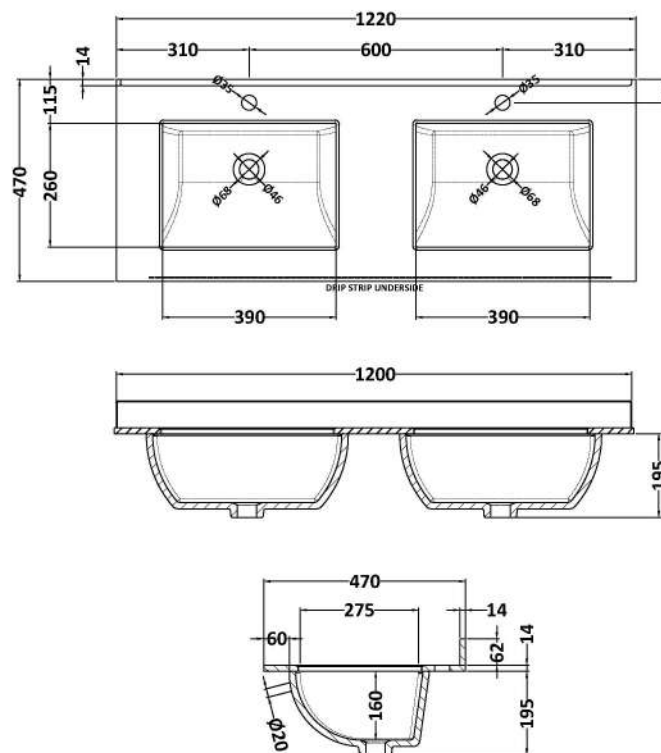

Packaging Dimensions

Height (mm):	470
Width (mm):	632
Depth (mm):	480
Gross Weight (kg):	23

Packaging Data

Box Colour:	Brown Cardboard Box - Printed
Box Qty:	0
Label Size:	0 x 0
Label Colour:	White Label
Label Qty:	2

Outer Box Dimensions (If Applicable)

Height (mm):	
Width (mm):	
Depth (mm):	
Gross Weight (kg):	
Barcode:	5056678482582

Product Details

Country of Origin:	China
Fitting Instruction:	No
CE & UKCA:	N/A
FSC Certified Materials:	Yes
Colour:	Graphite Grey Woodgrain
Construction Method:	Cam & Wood Dowel
Construction Type:	Rigid
Cabinet Finish:	MFC Textured Woodgrain
Fascia Finish:	MFC Textured Woodgrain
Cabinet Thickness (mm):	18
Fascia Thickness (mm):	18
Drawer Included:	Yes
Drawer Type:	80mm High Metal S/C Inc Galler
No of Shelves:	0
Hinge Type:	Not Applicable
Hinge Included:	Not Applicable
Adjustable Legs:	No, Not Required
Fixings Included:	Yes
Handle Style:	Contemporary
Waste Shroud:	Yes
Handle Included:	Yes, Supplied
Handle Type:	D-Shape

Sales Code: LSM234

Description: 1200 Double Bowl Marble Top 1Th

Product Dimensions

Height (mm):	62
Width (mm):	1220
Depth (mm):	470
Nett Weight (kg):	27.5

Packaging Dimensions

Height (mm):	310
Width (mm):	1300
Depth (mm):	550
Gross Weight (kg):	28

Packaging Data

Box Colour:	White Cardboard Box
Box Qty:	1
Label Size:	100 x 50
Label Colour:	White Label
Label Qty:	2

Outer Box Dimensions (If Applicable)

Height (mm):	
Width (mm):	
Depth (mm):	
Gross Weight (kg):	
Barcode:	5056462656045