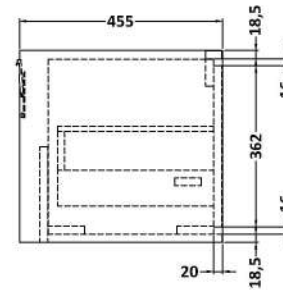

Sales Code: LIL2222WS2

Description: 1200 Wh Single Drawer Unit & Marble Work

Packaging Details

Barcode: 5056678488676

Sales Code: NFF2222

Description: 600 Single Drawer Unit (455 Deep)

Product Dimensions

Height (mm):	431
Width (mm):	600
Depth (mm):	455
Nett Weight (kg):	22.5

Packaging Dimensions

Height (mm):	470
Width (mm):	632
Depth (mm):	480
Gross Weight (kg):	23

Packaging Data

Box Colour:	Brown Cardboard Box - Printed
Box Qty:	0
Label Size:	0 x 0
Label Colour:	White Label
Label Qty:	2

Sales Code: LSM234

Description: 1200 Double Bowl Marble Top 1Th

Product Dimensions

Height (mm):	62
Width (mm):	1220
Depth (mm):	470
Nett Weight (kg):	27.5

Packaging Dimensions

Height (mm):	310
Width (mm):	1300
Depth (mm):	550
Gross Weight (kg):	28

Packaging Data

Box Colour:	White Cardboard Box
Box Qty:	1
Label Size:	100 x 50
Label Colour:	White Label
Label Qty:	2

Outer Box Dimensions (If Applicable)

Height (mm):	
Width (mm):	
Depth (mm):	
Gross Weight (kg):	
Barcode:	5056462656045