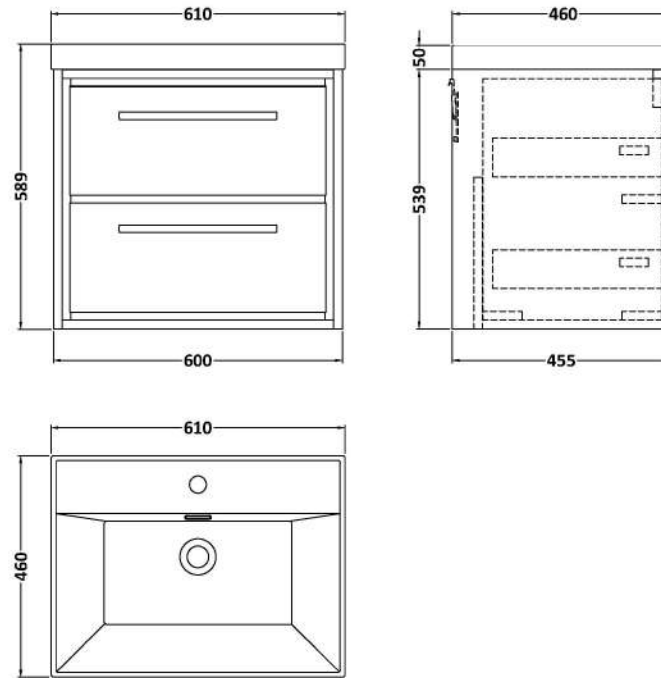

Sales Code: LIL2224E

Description: 600 Wh 2-Drawer Unit & Basin 1Th

Packaging Details

Barcode: 5056678486146

Sales Code: NFF2224

Description: 600 Wh 2 Drawer Unit (455 Deep)

Product Dimensions

Height (mm):	539
Width (mm):	600
Depth (mm):	455
Nett Weight (kg):	29

Packaging Dimensions

Height (mm):	577
Width (mm):	632
Depth (mm):	480
Gross Weight (kg):	29.5

Packaging Data

Box Colour:	Brown Cardboard Box - Printed
Box Qty:	0
Label Size:	0 x 0
Label Colour:	White Label
Label Qty:	2

Outer Box Dimensions (If Applicable)

Height (mm):	
Width (mm):	
Depth (mm):	
Gross Weight (kg):	
Barcode:	5056678485712

Product Details

Country of Origin:	China
Fitting Instruction:	No
CE & UKCA:	N/A
FSC Certified Materials:	Yes
Colour:	Graphite Grey Woodgrain
Construction Method:	Cam & Wood Dowel
Construction Type:	Rigid
Cabinet Finish:	MFC Textured Woodgrain
Fascia Finish:	MFC Textured Woodgrain
Cabinet Thickness (mm):	18
Fascia Thickness (mm):	18
Drawer Included:	Yes
Drawer Type:	80mm High Metal S/C Inc Galler
No of Shelves:	0
Hinge Type:	Not Applicable
Hinge Included:	Not Applicable
Adjustable Legs:	No, Not Required
Fixings Included:	Yes
Handle Style:	Contemporary
Waste Shroud:	Yes
Handle Included:	Yes, Supplied
Handle Type:	D-Shape

Sales Code: NVM063

Description: 610 X 465 Thin-Edge Basin 1Th

Product Dimensions

Height (mm):	50
Width (mm):	610
Depth (mm):	460
Nett Weight (kg):	13.5

Packaging Dimensions

Height (mm):	170
Width (mm):	625
Depth (mm):	480
Gross Weight (kg):	14