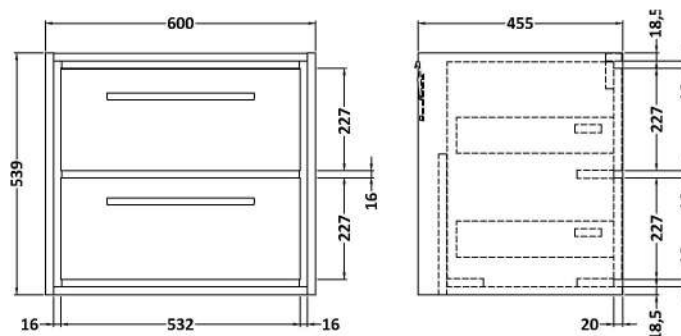

Sales Code: LIL2224E

Description: 600 Wh 2-Drawer Unit & Basin 1Th

Packaging Details

Barcode: 5056678486146

Sales Code: NFF2224

Description: 600 Wh 2 Drawer Unit (455 Deep)

Product Dimensions

Height (mm):	539
Width (mm):	600
Depth (mm):	455
Nett Weight (kg):	29

Packaging Dimensions

Height (mm):	577
Width (mm):	632
Depth (mm):	480
Gross Weight (kg):	29.5

Packaging Data

Box Colour:	Brown Cardboard Box - Printed
Box Qty:	0
Label Size:	0 x 0
Label Colour:	White Label
Label Qty:	2

Outer Box Dimensions (If Applicable)

Height (mm):	
Width (mm):	
Depth (mm):	
Gross Weight (kg):	
Barcode:	5056678485712

Product Details

Country of Origin:	China
Fitting Instruction:	No
CE & UKCA:	N/A
FSC Certified Materials:	Yes
Colour:	Graphite Grey Woodgrain
Construction Method:	Cam & Wood Dowel
Construction Type:	Rigid
Cabinet Finish:	MFC Textured Woodgrain
Fascia Finish:	MFC Textured Woodgrain
Cabinet Thickness (mm):	18
Fascia Thickness (mm):	18
Drawer Included:	Yes
Drawer Type:	80mm High Metal S/C Inc Galler
No of Shelves:	0
Hinge Type:	Not Applicable
Hinge Included:	Not Applicable
Adjustable Legs:	No, Not Required
Fixings Included:	Yes
Handle Style:	Contemporary
Waste Shroud:	Yes
Handle Included:	Yes, Supplied
Handle Type:	D-Shape

Sales Code: NVM063

Description: 610 X 465 Thin-Edge Basin 1Th

Product Dimensions

Height (mm):	50
Width (mm):	610
Depth (mm):	460
Nett Weight (kg):	13.5

Packaging Dimensions

Height (mm):	170
Width (mm):	625
Depth (mm):	480
Gross Weight (kg):	14