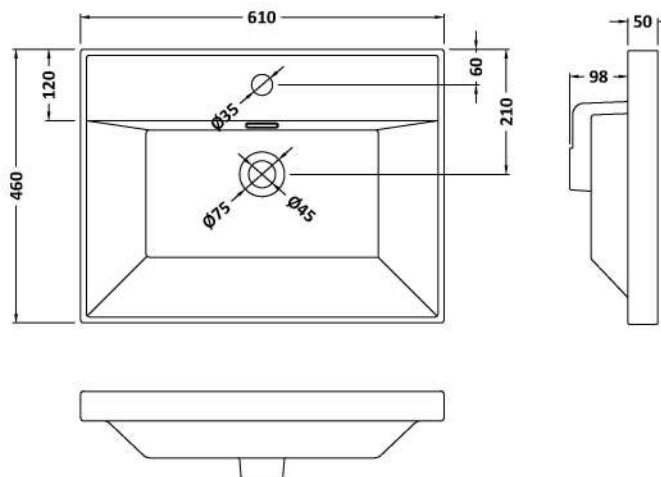

Packaging Dimensions

Height (mm):	577
Width (mm):	632
Depth (mm):	480
Gross Weight (kg):	29.5

Packaging Data

Box Colour:	Brown Cardboard Box - Printed
Box Qty:	0
Label Size:	0 x 0
Label Colour:	White Label
Label Qty:	2

Outer Box Dimensions (If Applicable)

Height (mm):	
Width (mm):	
Depth (mm):	
Gross Weight (kg):	
Barcode:	5056678485712

Product Details

Country of Origin:	China
Fitting Instruction:	No
CE & UKCA:	N/A
FSC Certified Materials:	Yes
Colour:	Graphite Grey Woodgrain
Construction Method:	Cam & Wood Dowel
Construction Type:	Rigid
Cabinet Finish:	MFC Textured Woodgrain
Fascia Finish:	MFC Textured Woodgrain
Cabinet Thickness (mm):	18
Fascia Thickness (mm):	18
Drawer Included:	Yes
Drawer Type:	80mm High Metal S/C Inc Galler
No of Shelves:	0
Hinge Type:	Not Applicable
Hinge Included:	Not Applicable
Adjustable Legs:	No, Not Required
Fixings Included:	Yes
Handle Style:	Contemporary
Waste Shroud:	Yes
Handle Included:	Yes, Supplied
Handle Type:	D-Shape

Sales Code: NVM063

Description: 610 X 465 Thin-Edge Basin 1Th

Product Dimensions

Height (mm):	50
Width (mm):	610
Depth (mm):	460
Nett Weight (kg):	13.5

Packaging Dimensions

Height (mm):	170
Width (mm):	625
Depth (mm):	480
Gross Weight (kg):	14

Packaging Data

Box Colour:	Brown Cardboard Box - Printed
Box Qty:	1
Label Size:	100 x 50
Label Colour:	White Label
Label Qty:	2

Outer Box Dimensions (If Applicable)

Height (mm):	
Width (mm):	
Depth (mm):	
Gross Weight (kg):	
Barcode:	5056678484869