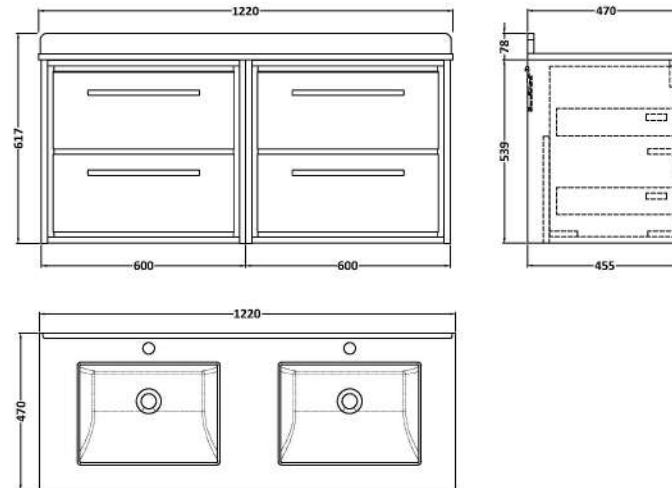

Sales Code: LIL2224WS2

Description: 1200 Wh 4-Drawer Unit & Marble Worktop W

Packaging Details

Barcode: 5056678488645

Sales Code: NFF2224

Description: 600 Wh 2 Drawer Unit (455 Deep)

Product Dimensions

Height (mm):	539
Width (mm):	600
Depth (mm):	455
Nett Weight (kg):	29

Packaging Dimensions

Height (mm):	577
Width (mm):	632
Depth (mm):	480
Gross Weight (kg):	29.5

Packaging Data

Box Colour:	Brown Cardboard Box - Printed
Box Qty:	0
Label Size:	0 x 0
Label Colour:	White Label
Label Qty:	2

Outer Box Dimensions (If Applicable)

Height (mm):	
Width (mm):	
Depth (mm):	
Gross Weight (kg):	
Barcode:	5056678485712

Product Details

Country of Origin:	China
Fitting Instruction:	No
CE & UKCA:	N/A
FSC Certified Materials:	Yes
Colour:	Graphite Grey Woodgrain
Construction Method:	Cam & Wood Dowel
Construction Type:	Rigid
Cabinet Finish:	MFC Textured Woodgrain
Fascia Finish:	MFC Textured Woodgrain
Cabinet Thickness (mm):	18
Fascia Thickness (mm):	18
Drawer Included:	Yes
Drawer Type:	80mm High Metal S/C Inc Galler
No of Shelves:	0
Hinge Type:	Not Applicable
Hinge Included:	Not Applicable
Adjustable Legs:	No, Not Required
Fixings Included:	Yes
Handle Style:	Contemporary
Waste Shroud:	Yes
Handle Included:	Yes, Supplied
Handle Type:	D-Shape

Sales Code: LSM234

Description: 1200 Double Bowl Marble Top 1Th

Product Dimensions

Height (mm):	62
Width (mm):	1220
Depth (mm):	470
Nett Weight (kg):	27.5

Packaging Dimensions

Height (mm):	310
Width (mm):	1300
Depth (mm):	550
Gross Weight (kg):	28