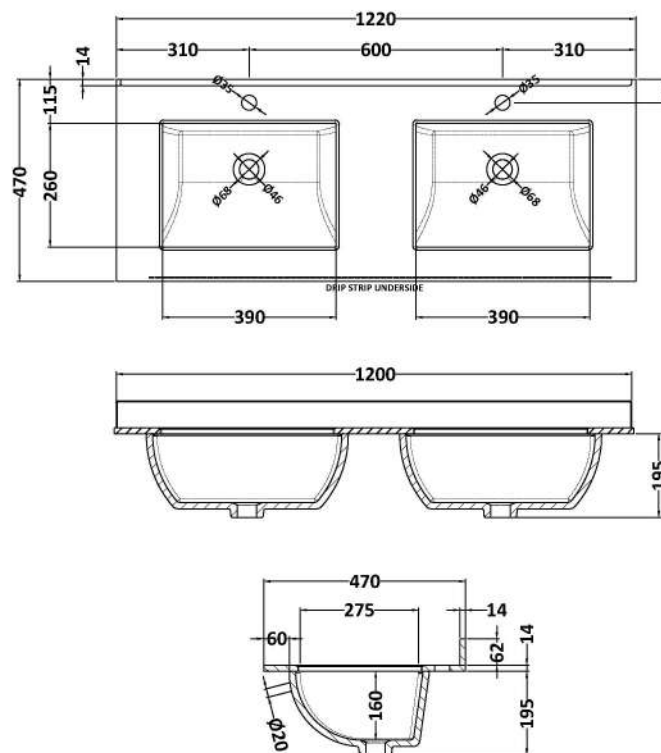

Packaging Dimensions

Height (mm):	577
Width (mm):	632
Depth (mm):	480
Gross Weight (kg):	29.5

Packaging Data

Box Colour:	Brown Cardboard Box - Printed
Box Qty:	0
Label Size:	0 x 0
Label Colour:	White Label
Label Qty:	2

Outer Box Dimensions (If Applicable)

Height (mm):	
Width (mm):	
Depth (mm):	
Gross Weight (kg):	
Barcode:	5056678485712

Product Details

Country of Origin:	China
Fitting Instruction:	No
CE & UKCA:	N/A
FSC Certified Materials:	Yes
Colour:	Graphite Grey Woodgrain
Construction Method:	Cam & Wood Dowel
Construction Type:	Rigid
Cabinet Finish:	MFC Textured Woodgrain
Fascia Finish:	MFC Textured Woodgrain
Cabinet Thickness (mm):	18
Fascia Thickness (mm):	18
Drawer Included:	Yes
Drawer Type:	80mm High Metal S/C Inc Galler
No of Shelves:	0
Hinge Type:	Not Applicable
Hinge Included:	Not Applicable
Adjustable Legs:	No, Not Required
Fixings Included:	Yes
Handle Style:	Contemporary
Waste Shroud:	Yes
Handle Included:	Yes, Supplied
Handle Type:	D-Shape

Sales Code: LSM234

Description: 1200 Double Bowl Marble Top 1Th

Product Dimensions

Height (mm):	62
Width (mm):	1220
Depth (mm):	470
Nett Weight (kg):	27.5

Packaging Dimensions

Height (mm):	310
Width (mm):	1300
Depth (mm):	550
Gross Weight (kg):	28

Packaging Data

Box Colour:	White Cardboard Box
Box Qty:	1
Label Size:	100 x 50
Label Colour:	White Label
Label Qty:	2

Outer Box Dimensions (If Applicable)

Height (mm):	
Width (mm):	
Depth (mm):	
Gross Weight (kg):	
Barcode:	5056462656045