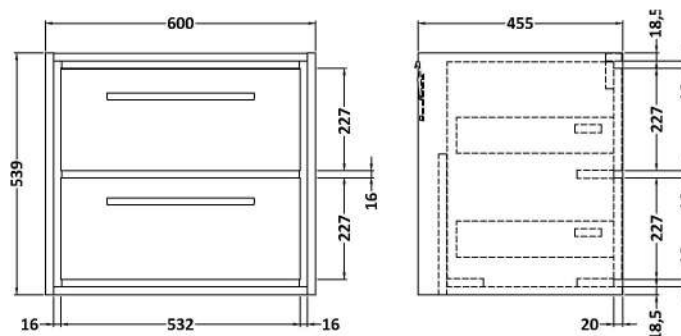

Sales Code: LIL2224WS2

Description: 1200 Wh 4-Drawer Unit & Marble Worktop W

Packaging Details

Barcode: 5056678488645

Sales Code: NFF2224

Description: 600 Wh 2 Drawer Unit (455 Deep)

Product Dimensions

Height (mm):	539
Width (mm):	600
Depth (mm):	455
Nett Weight (kg):	29

Packaging Dimensions

Height (mm):	577
Width (mm):	632
Depth (mm):	480
Gross Weight (kg):	29.5

Packaging Data

Box Colour:	Brown Cardboard Box - Printed
Box Qty:	0
Label Size:	0 x 0
Label Colour:	White Label
Label Qty:	2

Outer Box Dimensions (If Applicable)

Height (mm):	
Width (mm):	
Depth (mm):	
Gross Weight (kg):	
Barcode:	5056678485712

Product Details

Country of Origin:	China
Fitting Instruction:	No
CE & UKCA:	N/A
FSC Certified Materials:	Yes
Colour:	Graphite Grey Woodgrain
Construction Method:	Cam & Wood Dowel
Construction Type:	Rigid
Cabinet Finish:	MFC Textured Woodgrain
Fascia Finish:	MFC Textured Woodgrain
Cabinet Thickness (mm):	18
Fascia Thickness (mm):	18
Drawer Included:	Yes
Drawer Type:	80mm High Metal S/C Inc Galler
No of Shelves:	0
Hinge Type:	Not Applicable
Hinge Included:	Not Applicable
Adjustable Legs:	No, Not Required
Fixings Included:	Yes
Handle Style:	Contemporary
Waste Shroud:	Yes
Handle Included:	Yes, Supplied
Handle Type:	D-Shape

Sales Code: LSM234

Description: 1200 Double Bowl Marble Top 1Th

Product Dimensions

Height (mm):	62
Width (mm):	1220
Depth (mm):	470
Nett Weight (kg):	27.5

Packaging Dimensions

Height (mm):	310
Width (mm):	1300
Depth (mm):	550
Gross Weight (kg):	28