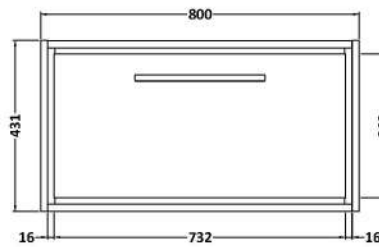

### Product Dimensions

Height (mm):	431
Width (mm):	800
Depth (mm):	455
Nett Weight (kg):	30

### Packaging Dimensions

Height (mm):	470
Width (mm):	832
Depth (mm):	480
Gross Weight (kg):	30.5

### Product Dimensions

Height (mm):	50
Width (mm):	800
Depth (mm):	460
Nett Weight (kg):	17.5

### Packaging Dimensions

Height (mm):	170
Width (mm):	825
Depth (mm):	480
Gross Weight (kg):	18