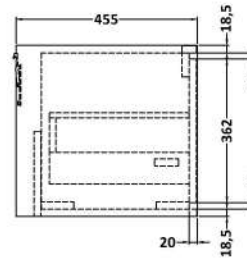

### Product Dimensions

Height (mm):	431
Width (mm):	800
Depth (mm):	455
Nett Weight (kg):	30

### Packaging Dimensions

Height (mm):	470
Width (mm):	832
Depth (mm):	480
Gross Weight (kg):	30.5

### Product Dimensions

Height (mm):	50
Width (mm):	800
Depth (mm):	460
Nett Weight (kg):	17.5

### Packaging Dimensions

Height (mm):	170
Width (mm):	825
Depth (mm):	480
Gross Weight (kg):	18