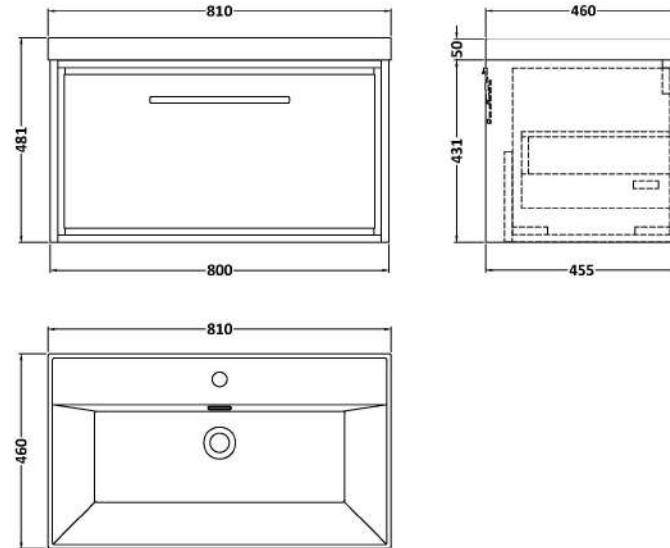

Sales Code: LIL2225E

Description: 800 Wh Single Drawer Unit & Basin 1Th

Packaging Details

Barcode: 5056678486238