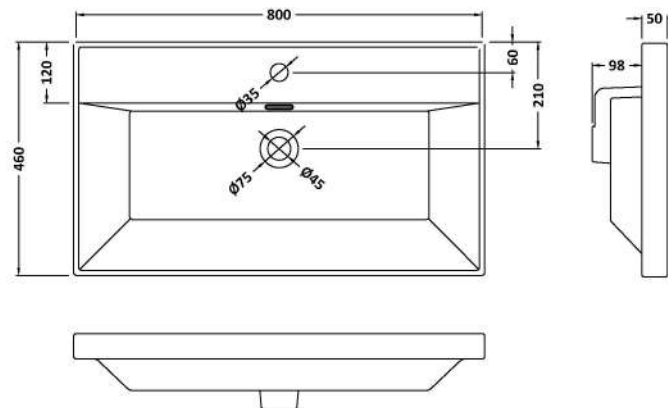

### Packaging Dimensions

Height (mm):	470
Width (mm):	832
Depth (mm):	480
Gross Weight (kg):	30.5

### Outer Box Dimensions (If Applicable)

Height (mm):	
Width (mm):	
Depth (mm):	
Gross Weight (kg):	
Barcode:	5056678482612

### Product Dimensions

Height (mm):	50
Width (mm):	800
Depth (mm):	460
Nett Weight (kg):	17.5

### Packaging Dimensions

Height (mm):	170
Width (mm):	825
Depth (mm):	480
Gross Weight (kg):	18