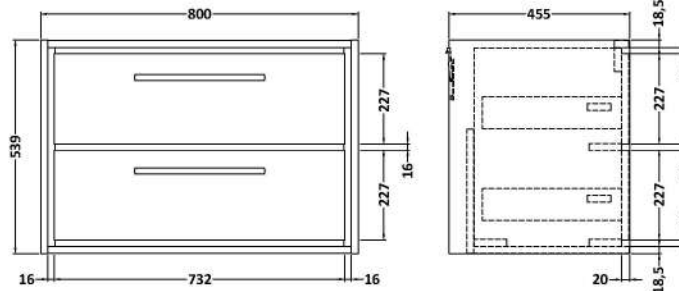

Sales Code: LIL2226E

Description: 800 Wh 2-Drawer Unit & Basin 1Th

Packaging Details

Barcode: 5056678486177

Sales Code: NFF2226

Description: 800 Wh 2-Drawer Unit (455 Deep)

Product Dimensions

Height (mm):	539
Width (mm):	800
Depth (mm):	455
Nett Weight (kg):	39

Packaging Dimensions

Height (mm):	577
Width (mm):	832
Depth (mm):	480
Gross Weight (kg):	39.5

Packaging Data

Box Colour:	Brown Cardboard Box - Printed
Box Qty:	0
Label Size:	0 x 0
Label Colour:	White Label
Label Qty:	2

Outer Box Dimensions (If Applicable)

Height (mm):	
Width (mm):	
Depth (mm):	
Gross Weight (kg):	
Barcode:	5056678485743

Product Details

Country of Origin:	China
Fitting Instruction:	No
CE & UKCA:	N/A
FSC Certified Materials:	Yes
Colour:	Graphite Grey Woodgrain
Construction Method:	Cam & Wood Dowel
Construction Type:	Rigid
Cabinet Finish:	MFC Textured Woodgrain
Fascia Finish:	MFC Textured Woodgrain
Cabinet Thickness (mm):	18
Fascia Thickness (mm):	18
Drawer Included:	Yes
Drawer Type:	80mm High Metal S/C Inc Galler
No of Shelves:	0
Hinge Type:	Not Applicable
Hinge Included:	Not Applicable
Adjustable Legs:	No, Not Required
Fixings Included:	Yes
Handle Style:	Contemporary
Waste Shroud:	Yes
Handle Included:	Yes, Supplied
Handle Type:	D-Shape

Sales Code: NVM065

Description: 810 X 465 Thin-Edge Basin 1Th

Product Dimensions

Height (mm):	50
Width (mm):	800
Depth (mm):	460
Nett Weight (kg):	17.5

Packaging Dimensions

Height (mm):	170
Width (mm):	825
Depth (mm):	480
Gross Weight (kg):	18