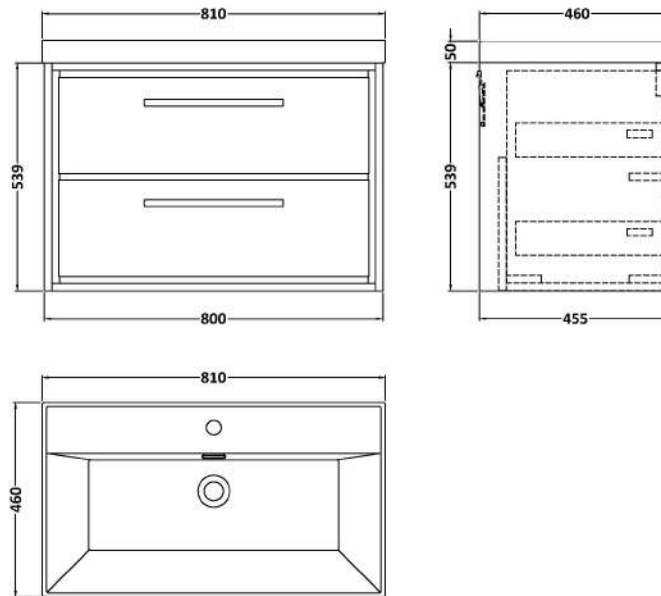

Sales Code: LIL2226E

Description: 800 Wh 2-Drawer Unit & Basin 1Th

Packaging Details

Barcode: 5056678486177

Sales Code: NFF2226

Description: 800 Wh 2-Drawer Unit (455 Deep)

Product Dimensions

Height (mm):	539
Width (mm):	800
Depth (mm):	455
Nett Weight (kg):	39

Packaging Dimensions

Height (mm):	577
Width (mm):	832
Depth (mm):	480
Gross Weight (kg):	39.5

Packaging Data

Box Colour:	Brown Cardboard Box - Printed
Box Qty:	0
Label Size:	0 x 0
Label Colour:	White Label
Label Qty:	2

Outer Box Dimensions (If Applicable)

Height (mm):	
Width (mm):	
Depth (mm):	
Gross Weight (kg):	
Barcode:	5056678485743

Product Details

Country of Origin:	China
Fitting Instruction:	No
CE & UKCA:	N/A
FSC Certified Materials:	Yes
Colour:	Graphite Grey Woodgrain
Construction Method:	Cam & Wood Dowel
Construction Type:	Rigid
Cabinet Finish:	MFC Textured Woodgrain
Fascia Finish:	MFC Textured Woodgrain
Cabinet Thickness (mm):	18
Fascia Thickness (mm):	18
Drawer Included:	Yes
Drawer Type:	80mm High Metal S/C Inc Galler
No of Shelves:	0
Hinge Type:	Not Applicable
Hinge Included:	Not Applicable
Adjustable Legs:	No, Not Required
Fixings Included:	Yes
Handle Style:	Contemporary
Waste Shroud:	Yes
Handle Included:	Yes, Supplied
Handle Type:	D-Shape

Sales Code: NVM065

Description: 810 X 465 Thin-Edge Basin 1Th

Product Dimensions

Height (mm):	50
Width (mm):	800
Depth (mm):	460
Nett Weight (kg):	17.5

Packaging Dimensions

Height (mm):	170
Width (mm):	825
Depth (mm):	480
Gross Weight (kg):	18