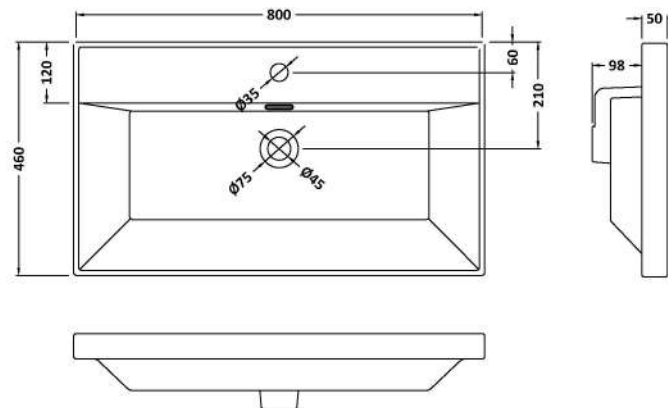

Packaging Dimensions

Height (mm):	577
Width (mm):	832
Depth (mm):	480
Gross Weight (kg):	39.5

Packaging Data

Box Colour:	Brown Cardboard Box - Printed
Box Qty:	0
Label Size:	0 x 0
Label Colour:	White Label
Label Qty:	2

Outer Box Dimensions (If Applicable)

Height (mm):	
Width (mm):	
Depth (mm):	
Gross Weight (kg):	
Barcode:	5056678485743

Product Details

Country of Origin:	China
Fitting Instruction:	No
CE & UKCA:	N/A
FSC Certified Materials:	Yes
Colour:	Graphite Grey Woodgrain
Construction Method:	Cam & Wood Dowel
Construction Type:	Rigid
Cabinet Finish:	MFC Textured Woodgrain
Fascia Finish:	MFC Textured Woodgrain
Cabinet Thickness (mm):	18
Fascia Thickness (mm):	18
Drawer Included:	Yes
Drawer Type:	80mm High Metal S/C Inc Galler
No of Shelves:	0
Hinge Type:	Not Applicable
Hinge Included:	Not Applicable
Adjustable Legs:	No, Not Required
Fixings Included:	Yes
Handle Style:	Contemporary
Waste Shroud:	Yes
Handle Included:	Yes, Supplied
Handle Type:	D-Shape

Sales Code: NVM065

Description: 810 X 465 Thin-Edge Basin 1Th

Product Dimensions

Height (mm):	50
Width (mm):	800
Depth (mm):	460
Nett Weight (kg):	17.5

Packaging Dimensions

Height (mm):	170
Width (mm):	825
Depth (mm):	480
Gross Weight (kg):	18

Packaging Data

Box Colour:	Brown Cardboard Box - Printed
Box Qty:	1
Label Size:	100 x 50
Label Colour:	White Label
Label Qty:	2

Outer Box Dimensions (If Applicable)

Height (mm):	
Width (mm):	
Depth (mm):	
Gross Weight (kg):	
Barcode:	5056678484876