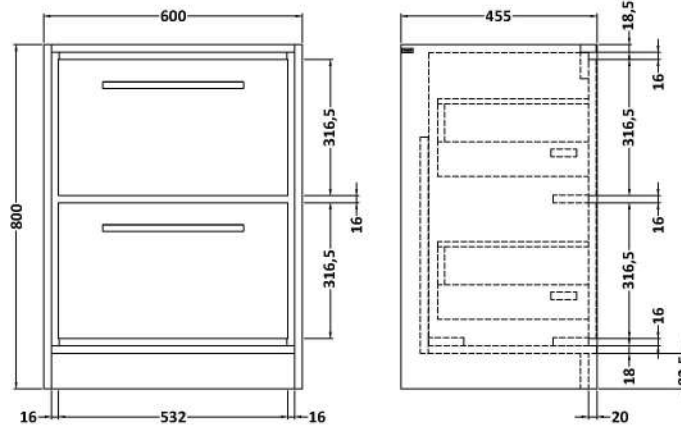

Sales Code: LIL2233E

Description: 600 Fs 2-Drawer Unit & Basin 1Th

Packaging Details

Barcode: 5056678486085

Sales Code: NFF2233

Description: 600 Fs 2-Drawer Unit (455 Deep)

Product Dimensions

Height (mm):	800
Width (mm):	600
Depth (mm):	455
Nett Weight (kg):	38.5

Packaging Dimensions

Height (mm):	840
Width (mm):	632
Depth (mm):	480
Gross Weight (kg):	39

Packaging Data

Box Colour:	Brown Cardboard Box - Printed
Box Qty:	0
Label Size:	0 x 0
Label Colour:	White Label
Label Qty:	2

Outer Box Dimensions (If Applicable)

Height (mm):	
Width (mm):	
Depth (mm):	
Gross Weight (kg):	
Barcode:	5056678485651

Product Details

Country of Origin:	China
Fitting Instruction:	No
CE & UKCA:	N/A
FSC Certified Materials:	Yes
Colour:	Graphite Grey Woodgrain
Construction Method:	Cam & Wood Dowel
Construction Type:	Rigid
Cabinet Finish:	MFC Textured Woodgrain
Fascia Finish:	MFC Textured Woodgrain
Cabinet Thickness (mm):	18
Fascia Thickness (mm):	18
Drawer Included:	Yes
Drawer Type:	80mm High Metal S/C Inc Galler
No of Shelves:	0
Hinge Type:	Not Applicable
Hinge Included:	Not Applicable
Adjustable Legs:	No, Not Required
Fixings Included:	Yes
Handle Style:	Contemporary
Waste Shroud:	Yes
Handle Included:	Yes, Supplied
Handle Type:	D-Shape

Sales Code: NVM063

Description: 610 X 465 Thin-Edge Basin 1Th

Product Dimensions

Height (mm):	50
Width (mm):	610
Depth (mm):	460
Nett Weight (kg):	13.5

Packaging Dimensions

Height (mm):	170
Width (mm):	625
Depth (mm):	480
Gross Weight (kg):	14