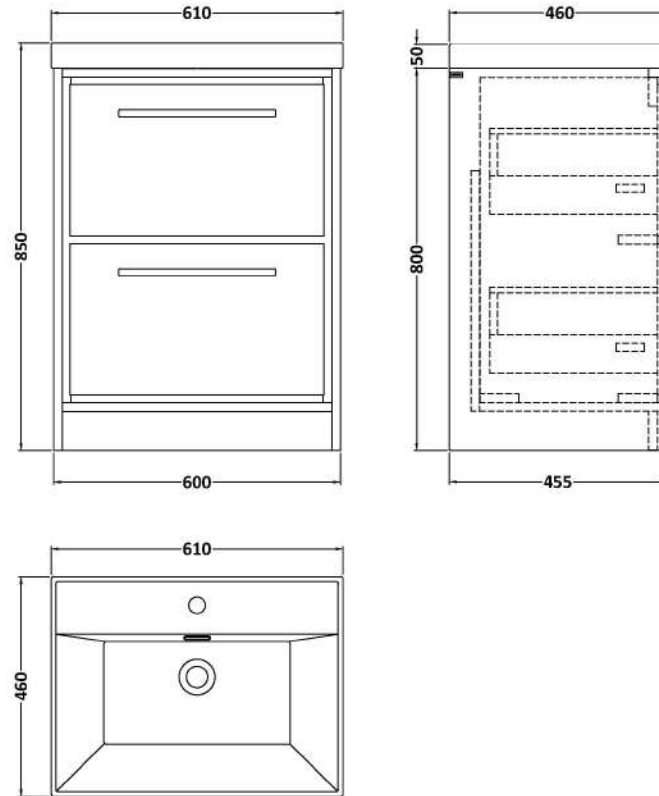

Sales Code: LIL2233E

Description: 600 Fs 2-Drawer Unit & Basin 1Th

Packaging Details

Barcode: 5056678486085

Sales Code: NFF2233

Description: 600 Fs 2-Drawer Unit (455 Deep)

Product Dimensions

Height (mm):	800
Width (mm):	600
Depth (mm):	455
Nett Weight (kg):	38.5

Packaging Dimensions

Height (mm):	840
Width (mm):	632
Depth (mm):	480
Gross Weight (kg):	39

Packaging Data

Box Colour:	Brown Cardboard Box - Printed
Box Qty:	0
Label Size:	0 x 0
Label Colour:	White Label
Label Qty:	2

Outer Box Dimensions (If Applicable)

Height (mm):	
Width (mm):	
Depth (mm):	
Gross Weight (kg):	
Barcode:	5056678485651

Product Details

Country of Origin:	China
Fitting Instruction:	No
CE & UKCA:	N/A
FSC Certified Materials:	Yes
Colour:	Graphite Grey Woodgrain
Construction Method:	Cam & Wood Dowel
Construction Type:	Rigid
Cabinet Finish:	MFC Textured Woodgrain
Fascia Finish:	MFC Textured Woodgrain
Cabinet Thickness (mm):	18
Fascia Thickness (mm):	18
Drawer Included:	Yes
Drawer Type:	80mm High Metal S/C Inc Galler
No of Shelves:	0
Hinge Type:	Not Applicable
Hinge Included:	Not Applicable
Adjustable Legs:	No, Not Required
Fixings Included:	Yes
Handle Style:	Contemporary
Waste Shroud:	Yes
Handle Included:	Yes, Supplied
Handle Type:	D-Shape

Sales Code: NVM063

Description: 610 X 465 Thin-Edge Basin 1Th

Product Dimensions

Height (mm):	50
Width (mm):	610
Depth (mm):	460
Nett Weight (kg):	13.5

Packaging Dimensions

Height (mm):	170
Width (mm):	625
Depth (mm):	480
Gross Weight (kg):	14