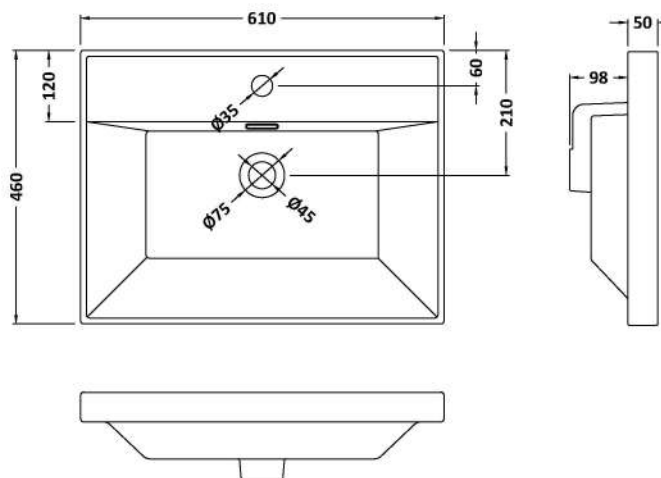

Packaging Dimensions

Height (mm):	840
Width (mm):	632
Depth (mm):	480
Gross Weight (kg):	39

Packaging Data

Box Colour:	Brown Cardboard Box - Printed
Box Qty:	0
Label Size:	0 x 0
Label Colour:	White Label
Label Qty:	2

Outer Box Dimensions (If Applicable)

Height (mm):	
Width (mm):	
Depth (mm):	
Gross Weight (kg):	
Barcode:	5056678485651

Product Details

Country of Origin:	China
Fitting Instruction:	No
CE & UKCA:	N/A
FSC Certified Materials:	Yes
Colour:	Graphite Grey Woodgrain
Construction Method:	Cam & Wood Dowel
Construction Type:	Rigid
Cabinet Finish:	MFC Textured Woodgrain
Fascia Finish:	MFC Textured Woodgrain
Cabinet Thickness (mm):	18
Fascia Thickness (mm):	18
Drawer Included:	Yes
Drawer Type:	80mm High Metal S/C Inc Galler
No of Shelves:	0
Hinge Type:	Not Applicable
Hinge Included:	Not Applicable
Adjustable Legs:	No, Not Required
Fixings Included:	Yes
Handle Style:	Contemporary
Waste Shroud:	Yes
Handle Included:	Yes, Supplied
Handle Type:	D-Shape

Sales Code: NVM063

Description: 610 X 465 Thin-Edge Basin 1Th

Product Dimensions

Height (mm):	50
Width (mm):	610
Depth (mm):	460
Nett Weight (kg):	13.5

Packaging Dimensions

Height (mm):	170
Width (mm):	625
Depth (mm):	480
Gross Weight (kg):	14

Packaging Data

Box Colour:	Brown Cardboard Box - Printed
Box Qty:	1
Label Size:	100 x 50
Label Colour:	White Label
Label Qty:	2

Outer Box Dimensions (If Applicable)

Height (mm):	
Width (mm):	
Depth (mm):	
Gross Weight (kg):	
Barcode:	5056678484869