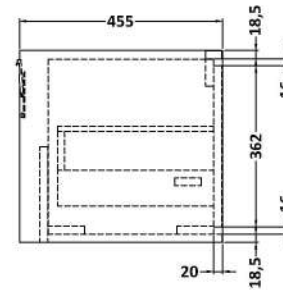

Sales Code: LIL2722E

Description: 600 Wh Single Drawer Unit & Basin 1Th

Packaging Details

Barcode: 5056678486221

Sales Code: NFF2722

Description: 600 Single Drawer Unit (455 Deep)

Product Dimensions

Height (mm):	431
Width (mm):	600
Depth (mm):	455
Nett Weight (kg):	22.5

Packaging Dimensions

Height (mm):	470
Width (mm):	632
Depth (mm):	480
Gross Weight (kg):	23

Packaging Data

Box Colour:	Brown Cardboard Box - Printed
Box Qty:	0
Label Size:	0 x 0
Label Colour:	White Label
Label Qty:	2

Sales Code: NVM063

Description: 610 X 465 Thin-Edge Basin 1Th

Product Dimensions

Height (mm):	50
Width (mm):	610
Depth (mm):	460
Nett Weight (kg):	13.5

Packaging Dimensions

Height (mm):	170
Width (mm):	625
Depth (mm):	480
Gross Weight (kg):	14

Packaging Data

Box Colour:	Brown Cardboard Box - Printed
Box Qty:	1
Label Size:	100 x 50
Label Colour:	White Label
Label Qty:	2

Outer Box Dimensions (If Applicable)

Height (mm):	
Width (mm):	
Depth (mm):	
Gross Weight (kg):	
Barcode:	5056678484869