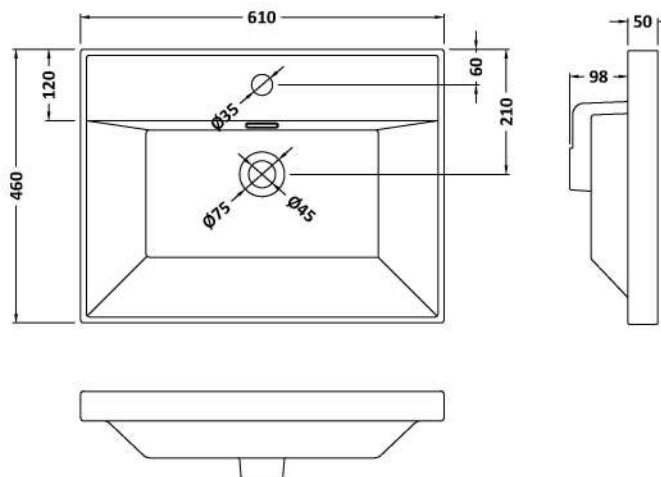

Packaging Dimensions

Height (mm):	470
Width (mm):	632
Depth (mm):	480
Gross Weight (kg):	23

Packaging Data

Box Colour:	Brown Cardboard Box - Printed
Box Qty:	0
Label Size:	0 x 0
Label Colour:	White Label
Label Qty:	2

Outer Box Dimensions (If Applicable)

Height (mm):	
Width (mm):	
Depth (mm):	
Gross Weight (kg):	
Barcode:	5056678482605

Product Details

Country of Origin:	China
Fitting Instruction:	No
CE & UKCA:	N/A
FSC Certified Materials:	Yes
Colour:	Brown Casella Oak
Construction Method:	Cam & Wood Dowel
Construction Type:	Rigid
Cabinet Finish:	MFC Textured Woodgrain
Fascia Finish:	MFC Textured Woodgrain
Cabinet Thickness (mm):	18
Fascia Thickness (mm):	18
Drawer Included:	Yes
Drawer Type:	80mm High Metal S/C Inc Galler
No of Shelves:	0
Hinge Type:	Not Applicable
Hinge Included:	Not Applicable
Adjustable Legs:	No, Not Required
Fixings Included:	Yes
Handle Style:	Contemporary
Waste Shroud:	Yes
Handle Included:	Yes, Supplied
Handle Type:	D-Shape

Sales Code: NVM063

Description: 610 X 465 Thin-Edge Basin 1Th

Product Dimensions

Height (mm):	50
Width (mm):	610
Depth (mm):	460
Nett Weight (kg):	13.5

Packaging Dimensions

Height (mm):	170
Width (mm):	625
Depth (mm):	480
Gross Weight (kg):	14

Packaging Data

Box Colour:	Brown Cardboard Box - Printed
Box Qty:	1
Label Size:	100 x 50
Label Colour:	White Label
Label Qty:	2

Outer Box Dimensions (If Applicable)

Height (mm):	
Width (mm):	
Depth (mm):	
Gross Weight (kg):	
Barcode:	5056678484869