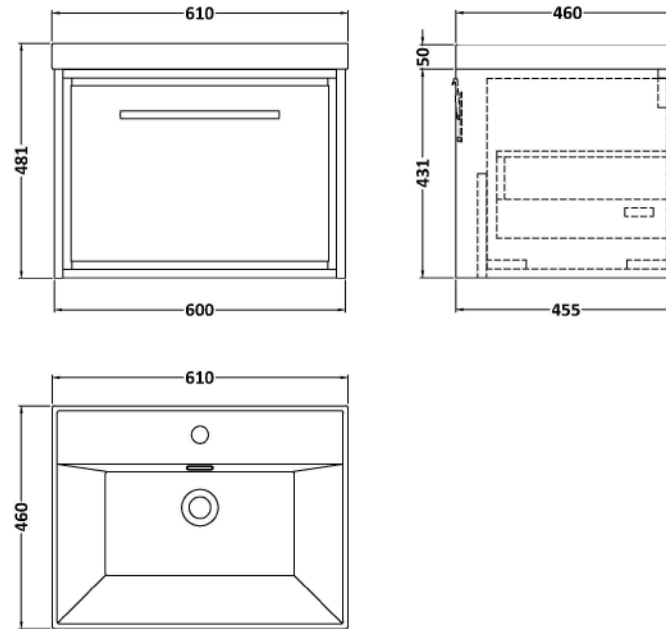

Sales Code: LIL2722E

Description: 600 Wh Single Drawer Unit & Basin 1Th

Packaging Details

Barcode: 5056678486221

Sales Code: NFF2722

Description: 600 Single Drawer Unit (455 Deep)

Product Dimensions

Height (mm):	431
Width (mm):	600
Depth (mm):	455
Nett Weight (kg):	22.5

Packaging Dimensions

Height (mm):	470
Width (mm):	632
Depth (mm):	480
Gross Weight (kg):	23

Packaging Data

Box Colour:	Brown Cardboard Box - Printed
Box Qty:	0
Label Size:	0 x 0
Label Colour:	White Label
Label Qty:	2

Outer Box Dimensions (If Applicable)

Height (mm):	
Width (mm):	
Depth (mm):	
Gross Weight (kg):	
Barcode:	5056678482605

Product Details

Country of Origin:	China
Fitting Instruction:	No
CE & UKCA:	N/A
FSC Certified Materials:	Yes
Colour:	Brown Casella Oak
Construction Method:	Cam & Wood Dowel
Construction Type:	Rigid
Cabinet Finish:	MFC Textured Woodgrain
Fascia Finish:	MFC Textured Woodgrain
Cabinet Thickness (mm):	18
Fascia Thickness (mm):	18
Drawer Included:	Yes
Drawer Type:	80mm High Metal S/C Inc Galler
No of Shelves:	0
Hinge Type:	Not Applicable
Hinge Included:	Not Applicable
Adjustable Legs:	No, Not Required
Fixings Included:	Yes
Handle Style:	Contemporary
Waste Shroud:	Yes
Handle Included:	Yes, Supplied
Handle Type:	D-Shape

Sales Code: NVM063

Description: 610 X 465 Thin-Edge Basin 1Th

Product Dimensions

Height (mm):	50
Width (mm):	610
Depth (mm):	460
Nett Weight (kg):	13.5

Packaging Dimensions

Height (mm):	170
Width (mm):	625
Depth (mm):	480
Gross Weight (kg):	14