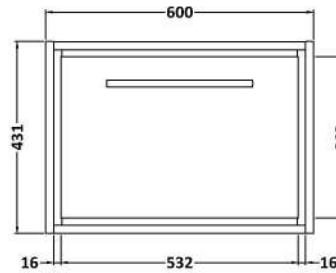

Sales Code: LIL2722E

Description: 600 Wh Single Drawer Unit & Basin 1Th

Packaging Details

Barcode: 5056678486221

Sales Code: NFF2722

Description: 600 Single Drawer Unit (455 Deep)

Product Dimensions

Height (mm):	431
Width (mm):	600
Depth (mm):	455
Nett Weight (kg):	22.5

Packaging Dimensions

Height (mm):	470
Width (mm):	632
Depth (mm):	480
Gross Weight (kg):	23

Packaging Data

Box Colour:	Brown Cardboard Box - Printed
Box Qty:	0
Label Size:	0 x 0
Label Colour:	White Label
Label Qty:	2

Outer Box Dimensions (If Applicable)

Height (mm):	
Width (mm):	
Depth (mm):	
Gross Weight (kg):	
Barcode:	5056678482605

Product Details

Country of Origin:	China
Fitting Instruction:	No
CE & UKCA:	N/A
FSC Certified Materials:	Yes
Colour:	Brown Casella Oak
Construction Method:	Cam & Wood Dowel
Construction Type:	Rigid
Cabinet Finish:	MFC Textured Woodgrain
Fascia Finish:	MFC Textured Woodgrain
Cabinet Thickness (mm):	18
Fascia Thickness (mm):	18
Drawer Included:	Yes
Drawer Type:	80mm High Metal S/C Inc Galler
No of Shelves:	0
Hinge Type:	Not Applicable
Hinge Included:	Not Applicable
Adjustable Legs:	No, Not Required
Fixings Included:	Yes
Handle Style:	Contemporary
Waste Shroud:	Yes
Handle Included:	Yes, Supplied
Handle Type:	D-Shape

Sales Code: NVM063

Description: 610 X 465 Thin-Edge Basin 1Th

Product Dimensions

Height (mm):	50
Width (mm):	610
Depth (mm):	460
Nett Weight (kg):	13.5

Packaging Dimensions

Height (mm):	170
Width (mm):	625
Depth (mm):	480
Gross Weight (kg):	14