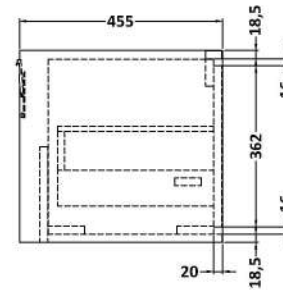

Sales Code: LIL2722WS2

Description: 1200 Wh Single Drawer Unit & Marble Work

Packaging Details

Barcode: 5056678488690

Sales Code: NFF2722

Description: 600 Single Drawer Unit (455 Deep)

Product Dimensions

Height (mm):	431
Width (mm):	600
Depth (mm):	455
Nett Weight (kg):	22.5

Packaging Dimensions

Height (mm):	470
Width (mm):	632
Depth (mm):	480
Gross Weight (kg):	23

Packaging Data

Box Colour:	Brown Cardboard Box - Printed
Box Qty:	0
Label Size:	0 x 0
Label Colour:	White Label
Label Qty:	2

Sales Code: LSM234

Description: 1200 Double Bowl Marble Top 1Th

Product Dimensions

Height (mm):	62
Width (mm):	1220
Depth (mm):	470
Nett Weight (kg):	27.5

Packaging Dimensions

Height (mm):	310
Width (mm):	1300
Depth (mm):	550
Gross Weight (kg):	28

Packaging Data

Box Colour:	White Cardboard Box
Box Qty:	1
Label Size:	100 x 50
Label Colour:	White Label
Label Qty:	2

Outer Box Dimensions (If Applicable)

Height (mm):	
Width (mm):	
Depth (mm):	
Gross Weight (kg):	
Barcode:	5056462656045