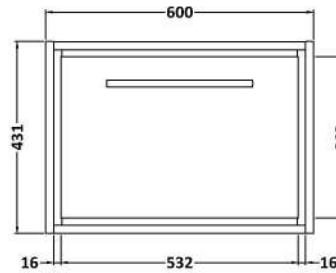

Sales Code: LIL2722WS2

Description: 1200 Wh Single Drawer Unit & Marble Work

Packaging Details

Barcode: 5056678488690

Sales Code: NFF2722

Description: 600 Single Drawer Unit (455 Deep)

Product Dimensions

Height (mm):	431
Width (mm):	600
Depth (mm):	455
Nett Weight (kg):	22.5

Packaging Dimensions

Height (mm):	470
Width (mm):	632
Depth (mm):	480
Gross Weight (kg):	23

Packaging Data

Box Colour:	Brown Cardboard Box - Printed
Box Qty:	0
Label Size:	0 x 0
Label Colour:	White Label
Label Qty:	2

Outer Box Dimensions (If Applicable)

Height (mm):	
Width (mm):	
Depth (mm):	
Gross Weight (kg):	
Barcode:	5056678482605

Product Details

Country of Origin:	China
Fitting Instruction:	No
CE & UKCA:	N/A
FSC Certified Materials:	Yes
Colour:	Brown Casella Oak
Construction Method:	Cam & Wood Dowel
Construction Type:	Rigid
Cabinet Finish:	MFC Textured Woodgrain
Fascia Finish:	MFC Textured Woodgrain
Cabinet Thickness (mm):	18
Fascia Thickness (mm):	18
Drawer Included:	Yes
Drawer Type:	80mm High Metal S/C Inc Galler
No of Shelves:	0
Hinge Type:	Not Applicable
Hinge Included:	Not Applicable
Adjustable Legs:	No, Not Required
Fixings Included:	Yes
Handle Style:	Contemporary
Waste Shroud:	Yes
Handle Included:	Yes, Supplied
Handle Type:	D-Shape

Sales Code: LSM234

Description: 1200 Double Bowl Marble Top 1Th

Product Dimensions

Height (mm):	62
Width (mm):	1220
Depth (mm):	470
Nett Weight (kg):	27.5

Packaging Dimensions

Height (mm):	310
Width (mm):	1300
Depth (mm):	550
Gross Weight (kg):	28