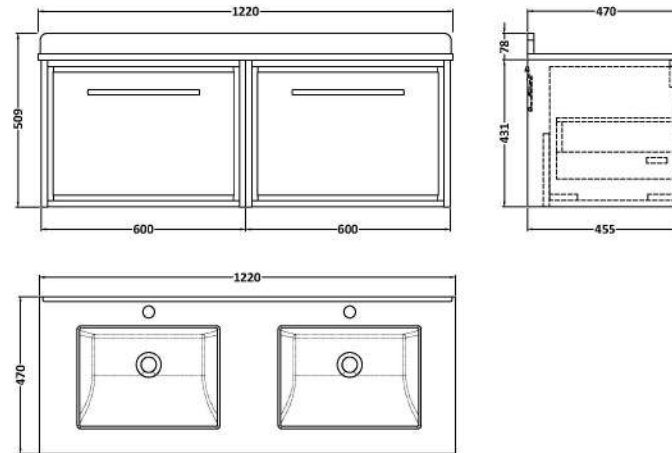

Sales Code: LIL2722WS2

Description: 1200 Wh Single Drawer Unit & Marble Work

Packaging Details

Barcode: 5056678488690

Sales Code: NFF2722

Description: 600 Single Drawer Unit (455 Deep)

Product Dimensions

Height (mm):	431
Width (mm):	600
Depth (mm):	455
Nett Weight (kg):	22.5

Packaging Dimensions

Height (mm):	470
Width (mm):	632
Depth (mm):	480
Gross Weight (kg):	23

Packaging Data

Box Colour:	Brown Cardboard Box - Printed
Box Qty:	0
Label Size:	0 x 0
Label Colour:	White Label
Label Qty:	2

Outer Box Dimensions (If Applicable)

Height (mm):	
Width (mm):	
Depth (mm):	
Gross Weight (kg):	
Barcode:	5056678482605

Product Details

Country of Origin:	China
Fitting Instruction:	No
CE & UKCA:	N/A
FSC Certified Materials:	Yes
Colour:	Brown Casella Oak
Construction Method:	Cam & Wood Dowel
Construction Type:	Rigid
Cabinet Finish:	MFC Textured Woodgrain
Fascia Finish:	MFC Textured Woodgrain
Cabinet Thickness (mm):	18
Fascia Thickness (mm):	18
Drawer Included:	Yes
Drawer Type:	80mm High Metal S/C Inc Galler
No of Shelves:	0
Hinge Type:	Not Applicable
Hinge Included:	Not Applicable
Adjustable Legs:	No, Not Required
Fixings Included:	Yes
Handle Style:	Contemporary
Waste Shroud:	Yes
Handle Included:	Yes, Supplied
Handle Type:	D-Shape

Sales Code: LSM234

Description: 1200 Double Bowl Marble Top 1Th

Product Dimensions

Height (mm):	62
Width (mm):	1220
Depth (mm):	470
Nett Weight (kg):	27.5

Packaging Dimensions

Height (mm):	310
Width (mm):	1300
Depth (mm):	550
Gross Weight (kg):	28