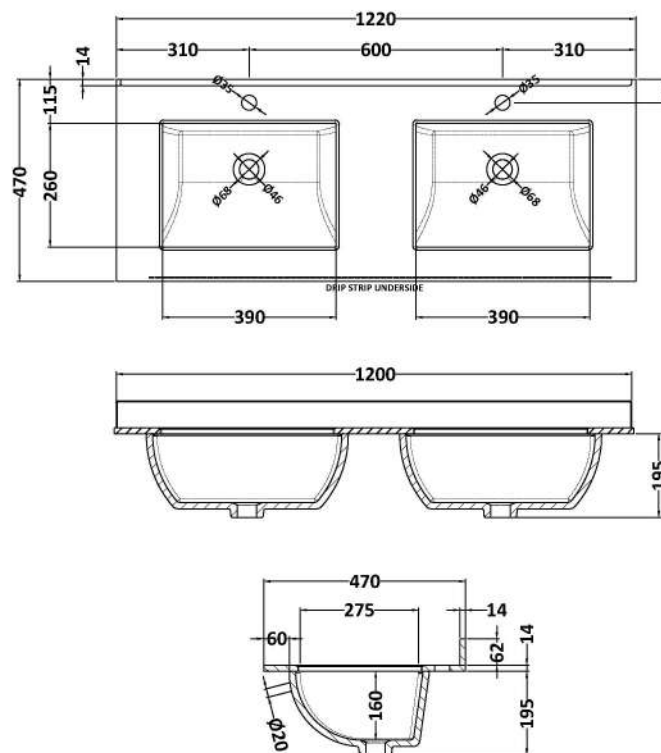

Packaging Dimensions

Height (mm):	470
Width (mm):	632
Depth (mm):	480
Gross Weight (kg):	23

Packaging Data

Box Colour:	Brown Cardboard Box - Printed
Box Qty:	0
Label Size:	0 x 0
Label Colour:	White Label
Label Qty:	2

Outer Box Dimensions (If Applicable)

Height (mm):	
Width (mm):	
Depth (mm):	
Gross Weight (kg):	
Barcode:	5056678482605

Product Details

Country of Origin:	China
Fitting Instruction:	No
CE & UKCA:	N/A
FSC Certified Materials:	Yes
Colour:	Brown Casella Oak
Construction Method:	Cam & Wood Dowel
Construction Type:	Rigid
Cabinet Finish:	MFC Textured Woodgrain
Fascia Finish:	MFC Textured Woodgrain
Cabinet Thickness (mm):	18
Fascia Thickness (mm):	18
Drawer Included:	Yes
Drawer Type:	80mm High Metal S/C Inc Galler
No of Shelves:	0
Hinge Type:	Not Applicable
Hinge Included:	Not Applicable
Adjustable Legs:	No, Not Required
Fixings Included:	Yes
Handle Style:	Contemporary
Waste Shroud:	Yes
Handle Included:	Yes, Supplied
Handle Type:	D-Shape

Sales Code: LSM234

Description: 1200 Double Bowl Marble Top 1Th

Product Dimensions

Height (mm):	62
Width (mm):	1220
Depth (mm):	470
Nett Weight (kg):	27.5

Packaging Dimensions

Height (mm):	310
Width (mm):	1300
Depth (mm):	550
Gross Weight (kg):	28

Packaging Data

Box Colour:	White Cardboard Box
Box Qty:	1
Label Size:	100 x 50
Label Colour:	White Label
Label Qty:	2

Outer Box Dimensions (If Applicable)

Height (mm):	
Width (mm):	
Depth (mm):	
Gross Weight (kg):	
Barcode:	5056462656045