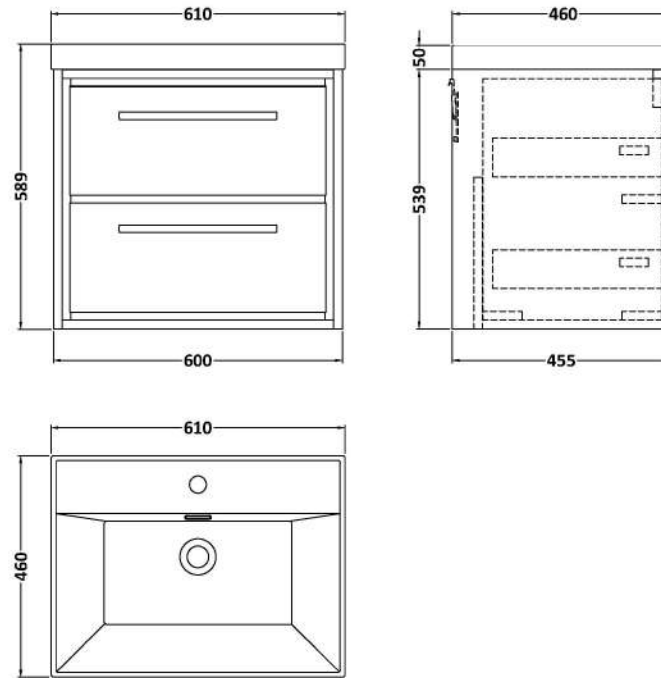

Sales Code: LIL2724E

Description: 600 Wh 2-Drawer Unit & Basin 1Th

Packaging Details

Barcode: 5056678486160

Sales Code: NFF2724

Description: 600 Wh 2 Drawer Unit (455 Deep)

Product Dimensions

Height (mm):	539
Width (mm):	600
Depth (mm):	455
Nett Weight (kg):	29

Packaging Dimensions

Height (mm):	577
Width (mm):	632
Depth (mm):	480
Gross Weight (kg):	29.5

Packaging Data

Box Colour:	Brown Cardboard Box - Printed
Box Qty:	0
Label Size:	0 x 0
Label Colour:	White Label
Label Qty:	2

Outer Box Dimensions (If Applicable)

Height (mm):	
Width (mm):	
Depth (mm):	
Gross Weight (kg):	
Barcode:	5056678485736

Product Details

Country of Origin:	China
Fitting Instruction:	No
CE & UKCA:	N/A
FSC Certified Materials:	Yes
Colour:	Brown Casella Oak
Construction Method:	Cam & Wood Dowel
Construction Type:	Rigid
Cabinet Finish:	MFC Textured Woodgrain
Fascia Finish:	MFC Textured Woodgrain
Cabinet Thickness (mm):	18
Fascia Thickness (mm):	18
Drawer Included:	Yes
Drawer Type:	80mm High Metal S/C Inc Galler
No of Shelves:	0
Hinge Type:	Not Applicable
Hinge Included:	Not Applicable
Adjustable Legs:	No, Not Required
Fixings Included:	Yes
Handle Style:	Contemporary
Waste Shroud:	Yes
Handle Included:	Yes, Supplied
Handle Type:	D-Shape

Sales Code: NVM063

Description: 610 X 465 Thin-Edge Basin 1Th

Product Dimensions

Height (mm):	50
Width (mm):	610
Depth (mm):	460
Nett Weight (kg):	13.5

Packaging Dimensions

Height (mm):	170
Width (mm):	625
Depth (mm):	480
Gross Weight (kg):	14