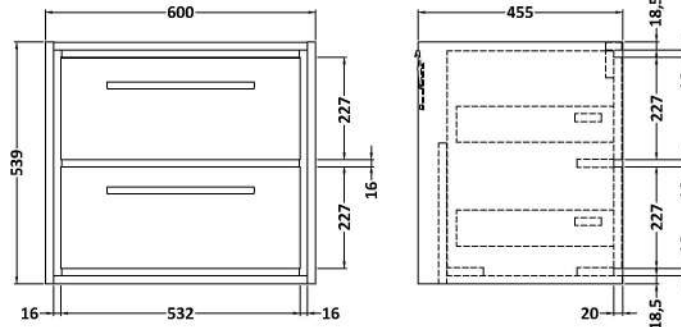

Sales Code: LIL2724E

Description: 600 Wh 2-Drawer Unit & Basin 1Th

Packaging Details

Barcode: 5056678486160

Sales Code: NFF2724

Description: 600 Wh 2 Drawer Unit (455 Deep)

Product Dimensions

Height (mm):	539
Width (mm):	600
Depth (mm):	455
Nett Weight (kg):	29

Packaging Dimensions

Height (mm):	577
Width (mm):	632
Depth (mm):	480
Gross Weight (kg):	29.5

Packaging Data

Box Colour:	Brown Cardboard Box - Printed
Box Qty:	0
Label Size:	0 x 0
Label Colour:	White Label
Label Qty:	2

Outer Box Dimensions (If Applicable)

Height (mm):	
Width (mm):	
Depth (mm):	
Gross Weight (kg):	
Barcode:	5056678485736

Product Details

Country of Origin:	China
Fitting Instruction:	No
CE & UKCA:	N/A
FSC Certified Materials:	Yes
Colour:	Brown Casella Oak
Construction Method:	Cam & Wood Dowel
Construction Type:	Rigid
Cabinet Finish:	MFC Textured Woodgrain
Fascia Finish:	MFC Textured Woodgrain
Cabinet Thickness (mm):	18
Fascia Thickness (mm):	18
Drawer Included:	Yes
Drawer Type:	80mm High Metal S/C Inc Galler
No of Shelves:	0
Hinge Type:	Not Applicable
Hinge Included:	Not Applicable
Adjustable Legs:	No, Not Required
Fixings Included:	Yes
Handle Style:	Contemporary
Waste Shroud:	Yes
Handle Included:	Yes, Supplied
Handle Type:	D-Shape

Sales Code: NVM063

Description: 610 X 465 Thin-Edge Basin 1Th

Product Dimensions

Height (mm):	50
Width (mm):	610
Depth (mm):	460
Nett Weight (kg):	13.5

Packaging Dimensions

Height (mm):	170
Width (mm):	625
Depth (mm):	480
Gross Weight (kg):	14