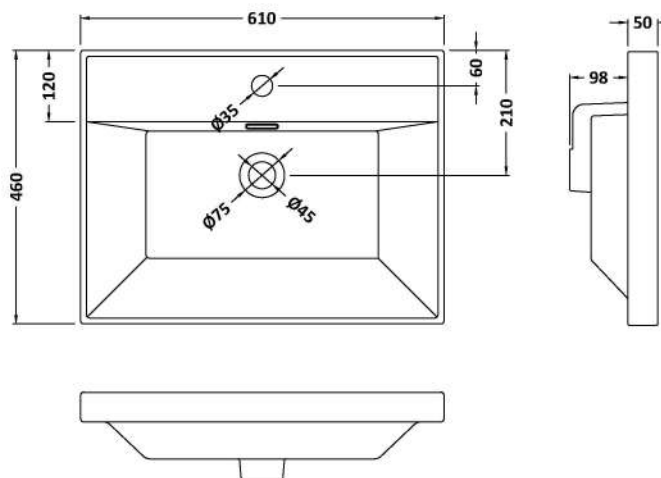

Packaging Dimensions

Height (mm):	577
Width (mm):	632
Depth (mm):	480
Gross Weight (kg):	29.5

Packaging Data

Box Colour:	Brown Cardboard Box - Printed
Box Qty:	0
Label Size:	0 x 0
Label Colour:	White Label
Label Qty:	2

Outer Box Dimensions (If Applicable)

Height (mm):	
Width (mm):	
Depth (mm):	
Gross Weight (kg):	
Barcode:	5056678485736

Product Details

Country of Origin:	China
Fitting Instruction:	No
CE & UKCA:	N/A
FSC Certified Materials:	Yes
Colour:	Brown Casella Oak
Construction Method:	Cam & Wood Dowel
Construction Type:	Rigid
Cabinet Finish:	MFC Textured Woodgrain
Fascia Finish:	MFC Textured Woodgrain
Cabinet Thickness (mm):	18
Fascia Thickness (mm):	18
Drawer Included:	Yes
Drawer Type:	80mm High Metal S/C Inc Galler
No of Shelves:	0
Hinge Type:	Not Applicable
Hinge Included:	Not Applicable
Adjustable Legs:	No, Not Required
Fixings Included:	Yes
Handle Style:	Contemporary
Waste Shroud:	Yes
Handle Included:	Yes, Supplied
Handle Type:	D-Shape

Sales Code: NVM063

Description: 610 X 465 Thin-Edge Basin 1Th

Product Dimensions

Height (mm):	50
Width (mm):	610
Depth (mm):	460
Nett Weight (kg):	13.5

Packaging Dimensions

Height (mm):	170
Width (mm):	625
Depth (mm):	480
Gross Weight (kg):	14

Packaging Data

Box Colour:	Brown Cardboard Box - Printed
Box Qty:	1
Label Size:	100 x 50
Label Colour:	White Label
Label Qty:	2

Outer Box Dimensions (If Applicable)

Height (mm):	
Width (mm):	
Depth (mm):	
Gross Weight (kg):	
Barcode:	5056678484869