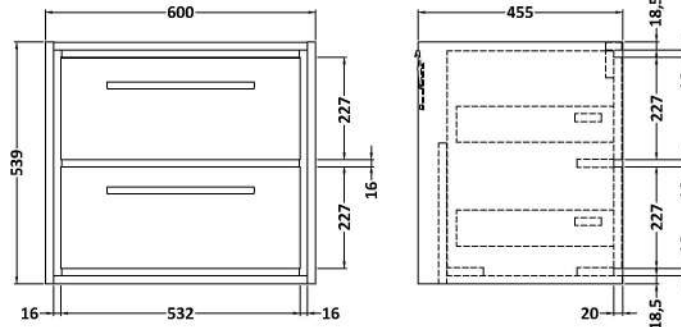

Sales Code: LIL2724WS2

Description: 1200 Wh 4-Drawer Unit & Marble Worktop W

Packaging Details

Barcode: 5056678488669

Sales Code: NFF2724

Description: 600 Wh 2 Drawer Unit (455 Deep)

Product Dimensions

Height (mm):	539
Width (mm):	600
Depth (mm):	455
Nett Weight (kg):	29

Packaging Dimensions

Height (mm):	577
Width (mm):	632
Depth (mm):	480
Gross Weight (kg):	29.5

Packaging Data

Box Colour:	Brown Cardboard Box - Printed
Box Qty:	0
Label Size:	0 x 0
Label Colour:	White Label
Label Qty:	2

Outer Box Dimensions (If Applicable)

Height (mm):	
Width (mm):	
Depth (mm):	
Gross Weight (kg):	
Barcode:	5056678485736

Product Details

Country of Origin:	China
Fitting Instruction:	No
CE & UKCA:	N/A
FSC Certified Materials:	Yes
Colour:	Brown Casella Oak
Construction Method:	Cam & Wood Dowel
Construction Type:	Rigid
Cabinet Finish:	MFC Textured Woodgrain
Fascia Finish:	MFC Textured Woodgrain
Cabinet Thickness (mm):	18
Fascia Thickness (mm):	18
Drawer Included:	Yes
Drawer Type:	80mm High Metal S/C Inc Galler
No of Shelves:	0
Hinge Type:	Not Applicable
Hinge Included:	Not Applicable
Adjustable Legs:	No, Not Required
Fixings Included:	Yes
Handle Style:	Contemporary
Waste Shroud:	Yes
Handle Included:	Yes, Supplied
Handle Type:	D-Shape

Sales Code: LSM234

Description: 1200 Double Bowl Marble Top 1Th

Product Dimensions

Height (mm):	62
Width (mm):	1220
Depth (mm):	470
Nett Weight (kg):	27.5

Packaging Dimensions

Height (mm):	310
Width (mm):	1300
Depth (mm):	550
Gross Weight (kg):	28