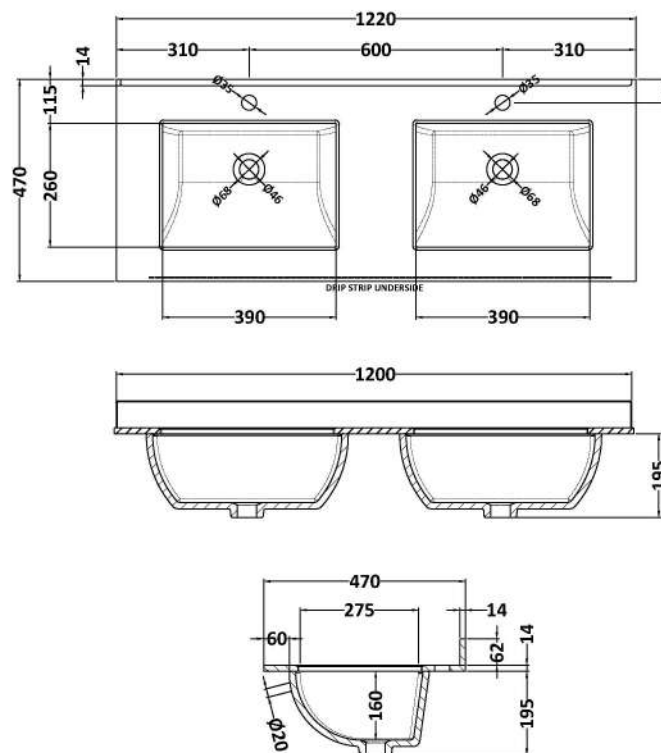

Packaging Dimensions

Height (mm):	577
Width (mm):	632
Depth (mm):	480
Gross Weight (kg):	29.5

Packaging Data

Box Colour:	Brown Cardboard Box - Printed
Box Qty:	0
Label Size:	0 x 0
Label Colour:	White Label
Label Qty:	2

Outer Box Dimensions (If Applicable)

Height (mm):	
Width (mm):	
Depth (mm):	
Gross Weight (kg):	
Barcode:	5056678485736

Product Details

Country of Origin:	China
Fitting Instruction:	No
CE & UKCA:	N/A
FSC Certified Materials:	Yes
Colour:	Brown Casella Oak
Construction Method:	Cam & Wood Dowel
Construction Type:	Rigid
Cabinet Finish:	MFC Textured Woodgrain
Fascia Finish:	MFC Textured Woodgrain
Cabinet Thickness (mm):	18
Fascia Thickness (mm):	18
Drawer Included:	Yes
Drawer Type:	80mm High Metal S/C Inc Galler
No of Shelves:	0
Hinge Type:	Not Applicable
Hinge Included:	Not Applicable
Adjustable Legs:	No, Not Required
Fixings Included:	Yes
Handle Style:	Contemporary
Waste Shroud:	Yes
Handle Included:	Yes, Supplied
Handle Type:	D-Shape

Sales Code: LSM234

Description: 1200 Double Bowl Marble Top 1Th

Product Dimensions

Height (mm):	62
Width (mm):	1220
Depth (mm):	470
Nett Weight (kg):	27.5

Packaging Dimensions

Height (mm):	310
Width (mm):	1300
Depth (mm):	550
Gross Weight (kg):	28

Packaging Data

Box Colour:	White Cardboard Box
Box Qty:	1
Label Size:	100 x 50
Label Colour:	White Label
Label Qty:	2

Outer Box Dimensions (If Applicable)

Height (mm):	
Width (mm):	
Depth (mm):	
Gross Weight (kg):	
Barcode:	5056462656045