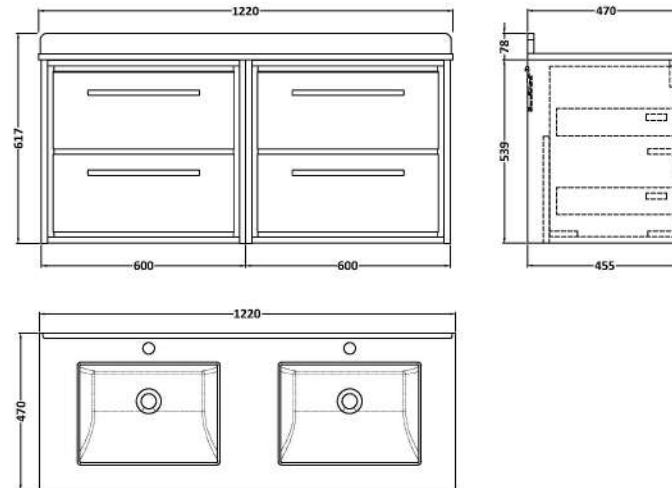

Sales Code: LIL2724WS2

Description: 1200 Wh 4-Drawer Unit & Marble Worktop W

Packaging Details

Barcode: 5056678488669

Sales Code: NFF2724

Description: 600 Wh 2 Drawer Unit (455 Deep)

Product Dimensions

Height (mm):	539
Width (mm):	600
Depth (mm):	455
Nett Weight (kg):	29

Packaging Dimensions

Height (mm):	577
Width (mm):	632
Depth (mm):	480
Gross Weight (kg):	29.5

Packaging Data

Box Colour:	Brown Cardboard Box - Printed
Box Qty:	0
Label Size:	0 x 0
Label Colour:	White Label
Label Qty:	2

Outer Box Dimensions (If Applicable)

Height (mm):	
Width (mm):	
Depth (mm):	
Gross Weight (kg):	
Barcode:	5056678485736

Product Details

Country of Origin:	China
Fitting Instruction:	No
CE & UKCA:	N/A
FSC Certified Materials:	Yes
Colour:	Brown Casella Oak
Construction Method:	Cam & Wood Dowel
Construction Type:	Rigid
Cabinet Finish:	MFC Textured Woodgrain
Fascia Finish:	MFC Textured Woodgrain
Cabinet Thickness (mm):	18
Fascia Thickness (mm):	18
Drawer Included:	Yes
Drawer Type:	80mm High Metal S/C Inc Galler
No of Shelves:	0
Hinge Type:	Not Applicable
Hinge Included:	Not Applicable
Adjustable Legs:	No, Not Required
Fixings Included:	Yes
Handle Style:	Contemporary
Waste Shroud:	Yes
Handle Included:	Yes, Supplied
Handle Type:	D-Shape

Sales Code: LSM234

Description: 1200 Double Bowl Marble Top 1Th

Product Dimensions

Height (mm):	62
Width (mm):	1220
Depth (mm):	470
Nett Weight (kg):	27.5

Packaging Dimensions

Height (mm):	310
Width (mm):	1300
Depth (mm):	550
Gross Weight (kg):	28