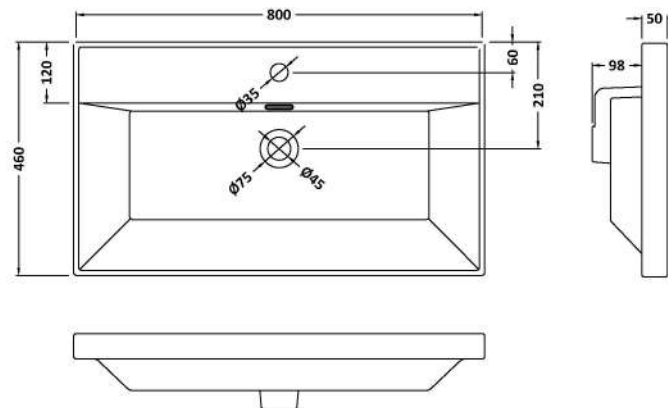

**Packaging Dimensions**

Height (mm):	470
Width (mm):	832
Depth (mm):	480
Gross Weight (kg):	30.5

**Packaging Data**

Box Colour:	Brown Cardboard Box - Printed
Box Qty:	0
Label Size:	0 x 0
Label Colour:	White Label
Label Qty:	2

**Outer Box Dimensions (If Applicable)**

Height (mm):	
Width (mm):	
Depth (mm):	
Gross Weight (kg):	
Barcode:	5056678482636

**Product Details**

Country of Origin:	China
Fitting Instruction:	No
CE & UKCA:	N/A
FSC Certified Materials:	Yes
Colour:	Brown Casella Oak
Construction Method:	Cam & Wood Dowel
Construction Type:	Rigid
Cabinet Finish:	MFC Textured Woodgrain
Fascia Finish:	MFC Textured Woodgrain
Cabinet Thickness (mm):	16
Fascia Thickness (mm):	18
Drawer Included:	Yes
Drawer Type:	80mm High Metal S/C Inc Galler
No of Shelves:	0
Hinge Type:	Not Applicable
Hinge Included:	Not Applicable
Adjustable Legs:	No, Not Required
Fixings Included:	Yes
Handle Style:	Contemporary
Waste Shroud:	Yes
Handle Included:	Yes, Supplied
Handle Type:	D-Shape

### Product Dimensions

Height (mm):	50
Width (mm):	800
Depth (mm):	460
Nett Weight (kg):	17.5

### Packaging Dimensions

Height (mm):	170
Width (mm):	825
Depth (mm):	480
Gross Weight (kg):	18