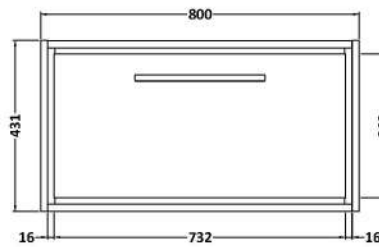

Sales Code: NFF2725

Description: 800 Single Drawer Unit (455 Deep)

Product Dimensions

Height (mm):	431
Width (mm):	800
Depth (mm):	455
Nett Weight (kg):	30

Packaging Dimensions

Height (mm):	470
Width (mm):	832
Depth (mm):	480
Gross Weight (kg):	30.5

Packaging Data

Box Colour:	Brown Cardboard Box - Printed
Box Qty:	0
Label Size:	0 x 0
Label Colour:	White Label
Label Qty:	2

Outer Box Dimensions (If Applicable)

Height (mm):	
Width (mm):	
Depth (mm):	
Gross Weight (kg):	
Barcode:	5056678482636

Product Details

Country of Origin:	China
Fitting Instruction:	No
CE & UKCA:	N/A
FSC Certified Materials:	Yes
Colour:	Brown Casella Oak
Construction Method:	Cam & Wood Dowel
Construction Type:	Rigid
Cabinet Finish:	MFC Textured Woodgrain
Fascia Finish:	MFC Textured Woodgrain
Cabinet Thickness (mm):	16
Fascia Thickness (mm):	18
Drawer Included:	Yes
Drawer Type:	80mm High Metal S/C Inc Galler
No of Shelves:	0
Hinge Type:	Not Applicable
Hinge Included:	Not Applicable
Adjustable Legs:	No, Not Required
Fixings Included:	Yes
Handle Style:	Contemporary
Waste Shroud:	Yes
Handle Included:	Yes, Supplied
Handle Type:	D-Shape