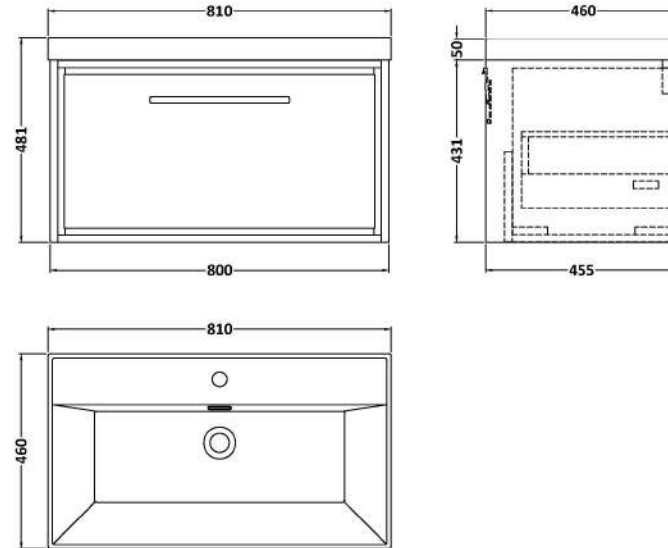

### Packaging Details

Barcode: 5056678486252

**Sales Code:** NFF2725

**Description:** 800 Single Drawer Unit (455 Deep)

**Product Dimensions**

Height (mm):	431
Width (mm):	800
Depth (mm):	455
Nett Weight (kg):	30

**Packaging Dimensions**

Height (mm):	470
Width (mm):	832
Depth (mm):	480
Gross Weight (kg):	30.5

**Packaging Data**

Box Colour:	Brown Cardboard Box - Printed
Box Qty:	0
Label Size:	0 x 0
Label Colour:	White Label
Label Qty:	2

### Product Dimensions

Height (mm):	50
Width (mm):	800
Depth (mm):	460
Nett Weight (kg):	17.5

### Packaging Dimensions

Height (mm):	170
Width (mm):	825
Depth (mm):	480
Gross Weight (kg):	18