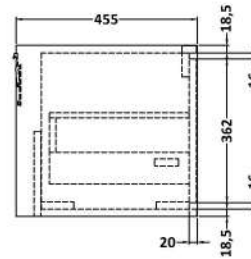

Sales Code: NFF2725

Description: 800 Single Drawer Unit (455 Deep)

Product Dimensions

Height (mm):	431
Width (mm):	800
Depth (mm):	455
Nett Weight (kg):	30

Packaging Dimensions

Height (mm):	470
Width (mm):	832
Depth (mm):	480
Gross Weight (kg):	30.5

Packaging Data

Box Colour:	Brown Cardboard Box - Printed
Box Qty:	0
Label Size:	0 x 0
Label Colour:	White Label
Label Qty:	2

Outer Box Dimensions (If Applicable)

Height (mm):	
Width (mm):	
Depth (mm):	
Gross Weight (kg):	
Barcode:	5056678482636

Product Details

Country of Origin:	China
Fitting Instruction:	No
CE & UKCA:	N/A
FSC Certified Materials:	Yes
Colour:	Brown Casella Oak
Construction Method:	Cam & Wood Dowel
Construction Type:	Rigid
Cabinet Finish:	MFC Textured Woodgrain
Fascia Finish:	MFC Textured Woodgrain
Cabinet Thickness (mm):	16
Fascia Thickness (mm):	18
Drawer Included:	Yes
Drawer Type:	80mm High Metal S/C Inc Galler
No of Shelves:	0
Hinge Type:	Not Applicable
Hinge Included:	Not Applicable
Adjustable Legs:	No, Not Required
Fixings Included:	Yes
Handle Style:	Contemporary
Waste Shroud:	Yes
Handle Included:	Yes, Supplied
Handle Type:	D-Shape