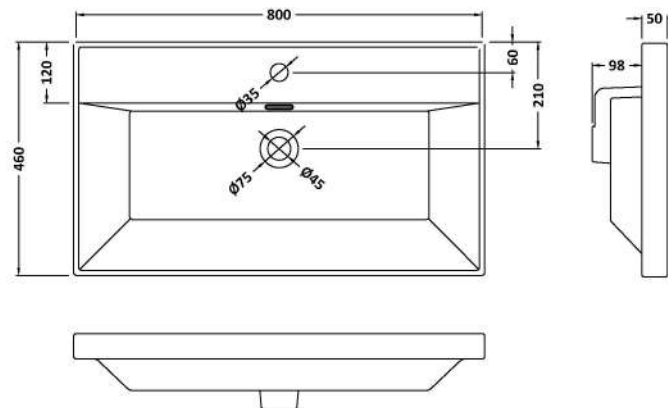

Packaging Dimensions

Height (mm):	577
Width (mm):	832
Depth (mm):	480
Gross Weight (kg):	39.5

Packaging Data

Box Colour:	Brown Cardboard Box - Printed
Box Qty:	0
Label Size:	0 x 0
Label Colour:	White Label
Label Qty:	2

Outer Box Dimensions (If Applicable)

Height (mm):	
Width (mm):	
Depth (mm):	
Gross Weight (kg):	
Barcode:	5056678485767

Product Details

Country of Origin:	China
Fitting Instruction:	No
CE & UKCA:	N/A
FSC Certified Materials:	Yes
Colour:	Brown Casella Oak
Construction Method:	Cam & Wood Dowel
Construction Type:	Rigid
Cabinet Finish:	MFC Textured Woodgrain
Fascia Finish:	MFC Textured Woodgrain
Cabinet Thickness (mm):	16
Fascia Thickness (mm):	18
Drawer Included:	Yes
Drawer Type:	80mm High Metal S/C Inc Galler
No of Shelves:	0
Hinge Type:	Not Applicable
Hinge Included:	Not Applicable
Adjustable Legs:	No, Not Required
Fixings Included:	Yes
Handle Style:	Contemporary
Waste Shroud:	Yes
Handle Included:	Yes, Supplied
Handle Type:	D-Shape

Sales Code: NVM065

Description: 810 X 465 Thin-Edge Basin 1Th

Product Dimensions

Height (mm):	50
Width (mm):	800
Depth (mm):	460
Nett Weight (kg):	17.5

Packaging Dimensions

Height (mm):	170
Width (mm):	825
Depth (mm):	480
Gross Weight (kg):	18

Packaging Data

Box Colour:	Brown Cardboard Box - Printed
Box Qty:	1
Label Size:	100 x 50
Label Colour:	White Label
Label Qty:	2

Outer Box Dimensions (If Applicable)

Height (mm):	
Width (mm):	
Depth (mm):	
Gross Weight (kg):	
Barcode:	5056678484876