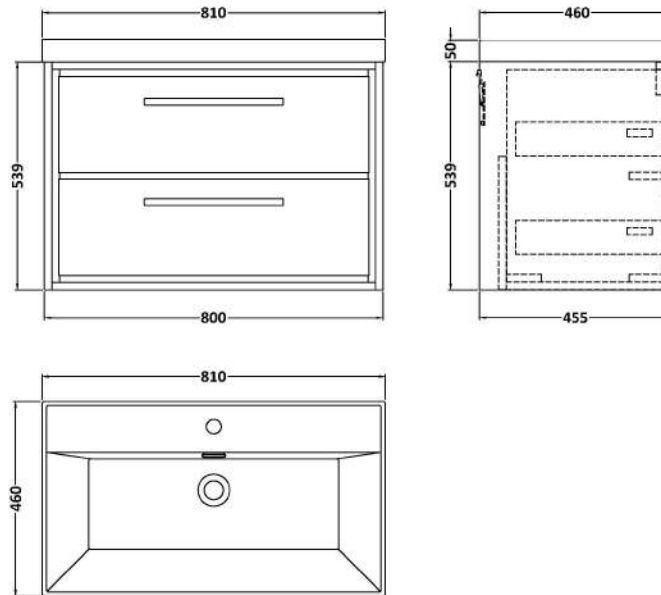

Sales Code: LIL2726E

Description: 800 Wh 2-Drawer Unit & Basin 1Th

Packaging Details

Barcode: 5056678486191

Sales Code: NFF2726

Description: 800 Wh 2-Drawer Unit (455 Deep)

Product Dimensions

Height (mm):	539
Width (mm):	800
Depth (mm):	455
Nett Weight (kg):	39

Packaging Dimensions

Height (mm):	577
Width (mm):	832
Depth (mm):	480
Gross Weight (kg):	39.5

Packaging Data

Box Colour:	Brown Cardboard Box - Printed
Box Qty:	0
Label Size:	0 x 0
Label Colour:	White Label
Label Qty:	2

Outer Box Dimensions (If Applicable)

Height (mm):	
Width (mm):	
Depth (mm):	
Gross Weight (kg):	
Barcode:	5056678485767

Product Details

Country of Origin:	China
Fitting Instruction:	No
CE & UKCA:	N/A
FSC Certified Materials:	Yes
Colour:	Brown Casella Oak
Construction Method:	Cam & Wood Dowel
Construction Type:	Rigid
Cabinet Finish:	MFC Textured Woodgrain
Fascia Finish:	MFC Textured Woodgrain
Cabinet Thickness (mm):	16
Fascia Thickness (mm):	18
Drawer Included:	Yes
Drawer Type:	80mm High Metal S/C Inc Galler
No of Shelves:	0
Hinge Type:	Not Applicable
Hinge Included:	Not Applicable
Adjustable Legs:	No, Not Required
Fixings Included:	Yes
Handle Style:	Contemporary
Waste Shroud:	Yes
Handle Included:	Yes, Supplied
Handle Type:	D-Shape

Sales Code: NVM065

Description: 810 X 465 Thin-Edge Basin 1Th

Product Dimensions

Height (mm):	50
Width (mm):	800
Depth (mm):	460
Nett Weight (kg):	17.5

Packaging Dimensions

Height (mm):	170
Width (mm):	825
Depth (mm):	480
Gross Weight (kg):	18