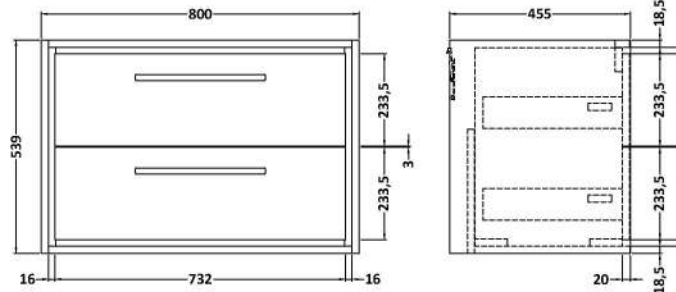

Sales Code: LIL2726E

Description: 800 Wh 2-Drawer Unit & Basin 1Th

Packaging Details

Barcode: 5056678486191

Sales Code: NFF2726

Description: 800 Wh 2-Drawer Unit (455 Deep)

Product Dimensions

Height (mm):	539
Width (mm):	800
Depth (mm):	455
Nett Weight (kg):	39

Packaging Dimensions

Height (mm):	577
Width (mm):	832
Depth (mm):	480
Gross Weight (kg):	39.5

Packaging Data

Box Colour:	Brown Cardboard Box - Printed
Box Qty:	0
Label Size:	0 x 0
Label Colour:	White Label
Label Qty:	2

Outer Box Dimensions (If Applicable)

Height (mm):	
Width (mm):	
Depth (mm):	
Gross Weight (kg):	
Barcode:	5056678485767

Product Details

Country of Origin:	China
Fitting Instruction:	No
CE & UKCA:	N/A
FSC Certified Materials:	Yes
Colour:	Brown Casella Oak
Construction Method:	Cam & Wood Dowel
Construction Type:	Rigid
Cabinet Finish:	MFC Textured Woodgrain
Fascia Finish:	MFC Textured Woodgrain
Cabinet Thickness (mm):	16
Fascia Thickness (mm):	18
Drawer Included:	Yes
Drawer Type:	80mm High Metal S/C Inc Galler
No of Shelves:	0
Hinge Type:	Not Applicable
Hinge Included:	Not Applicable
Adjustable Legs:	No, Not Required
Fixings Included:	Yes
Handle Style:	Contemporary
Waste Shroud:	Yes
Handle Included:	Yes, Supplied
Handle Type:	D-Shape

Sales Code: NVM065

Description: 810 X 465 Thin-Edge Basin 1Th

Product Dimensions

Height (mm):	50
Width (mm):	800
Depth (mm):	460
Nett Weight (kg):	17.5

Packaging Dimensions

Height (mm):	170
Width (mm):	825
Depth (mm):	480
Gross Weight (kg):	18