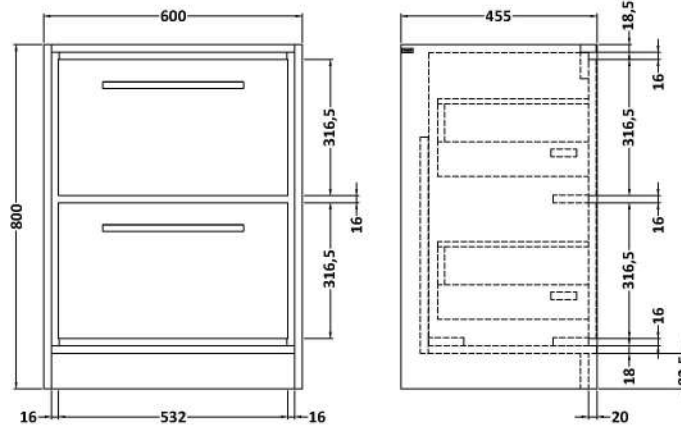

Sales Code: LIL2733E

Description: 600 Fs 2-Drawer Unit & Basin 1Th

Packaging Details

Barcode: 5056678486108

Sales Code: NFF2733

Description: 600 Fs 2-Drawer Unit (455 Deep)

Product Dimensions

Height (mm):	800
Width (mm):	600
Depth (mm):	455
Nett Weight (kg):	38.5

Packaging Dimensions

Height (mm):	840
Width (mm):	632
Depth (mm):	480
Gross Weight (kg):	39

Packaging Data

Box Colour:	Brown Cardboard Box - Printed
Box Qty:	0
Label Size:	0 x 0
Label Colour:	White Label
Label Qty:	2

Outer Box Dimensions (If Applicable)

Height (mm):	
Width (mm):	
Depth (mm):	
Gross Weight (kg):	
Barcode:	5056678485675

Product Details

Country of Origin:	China
Fitting Instruction:	No
CE & UKCA:	N/A
FSC Certified Materials:	Yes
Colour:	Brown Casella Oak
Construction Method:	Cam & Wood Dowel
Construction Type:	Rigid
Cabinet Finish:	MFC Textured Woodgrain
Fascia Finish:	MFC Textured Woodgrain
Cabinet Thickness (mm):	18
Fascia Thickness (mm):	18
Drawer Included:	Yes
Drawer Type:	80mm High Metal S/C Inc Galler
No of Shelves:	0
Hinge Type:	Not Applicable
Hinge Included:	Not Applicable
Adjustable Legs:	No, Not Required
Fixings Included:	Yes
Handle Style:	Contemporary
Waste Shroud:	Yes
Handle Included:	Yes, Supplied
Handle Type:	D-Shape

Sales Code: NVM063

Description: 610 X 465 Thin-Edge Basin 1Th

Product Dimensions

Height (mm):	50
Width (mm):	610
Depth (mm):	460
Nett Weight (kg):	13.5

Packaging Dimensions

Height (mm):	170
Width (mm):	625
Depth (mm):	480
Gross Weight (kg):	14