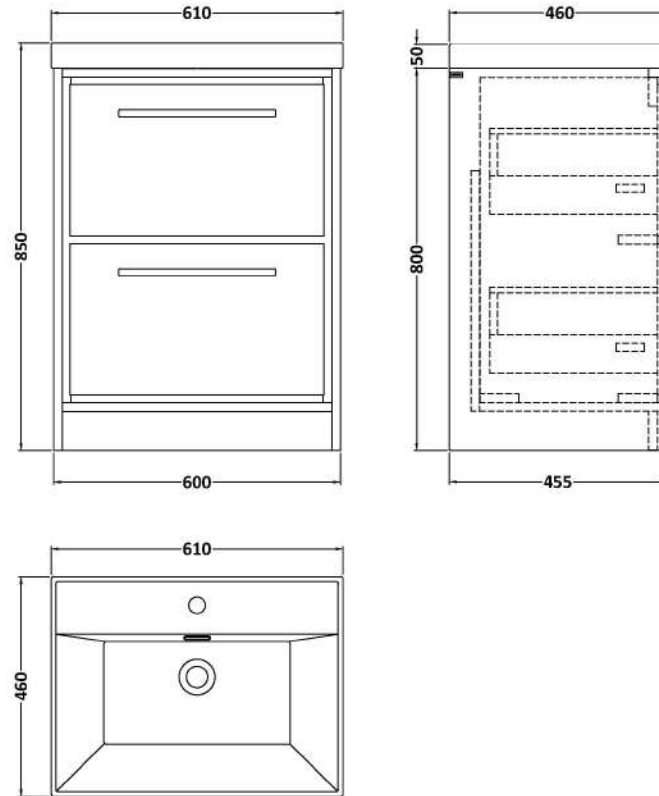

Sales Code: LIL2733E

Description: 600 Fs 2-Drawer Unit & Basin 1Th

Packaging Details

Barcode: 5056678486108

Sales Code: NFF2733

Description: 600 Fs 2-Drawer Unit (455 Deep)

Product Dimensions

Height (mm):	800
Width (mm):	600
Depth (mm):	455
Nett Weight (kg):	38.5

Packaging Dimensions

Height (mm):	840
Width (mm):	632
Depth (mm):	480
Gross Weight (kg):	39

Packaging Data

Box Colour:	Brown Cardboard Box - Printed
Box Qty:	0
Label Size:	0 x 0
Label Colour:	White Label
Label Qty:	2

Outer Box Dimensions (If Applicable)

Height (mm):	
Width (mm):	
Depth (mm):	
Gross Weight (kg):	
Barcode:	5056678485675

Product Details

Country of Origin:	China
Fitting Instruction:	No
CE & UKCA:	N/A
FSC Certified Materials:	Yes
Colour:	Brown Casella Oak
Construction Method:	Cam & Wood Dowel
Construction Type:	Rigid
Cabinet Finish:	MFC Textured Woodgrain
Fascia Finish:	MFC Textured Woodgrain
Cabinet Thickness (mm):	18
Fascia Thickness (mm):	18
Drawer Included:	Yes
Drawer Type:	80mm High Metal S/C Inc Galler
No of Shelves:	0
Hinge Type:	Not Applicable
Hinge Included:	Not Applicable
Adjustable Legs:	No, Not Required
Fixings Included:	Yes
Handle Style:	Contemporary
Waste Shroud:	Yes
Handle Included:	Yes, Supplied
Handle Type:	D-Shape

Sales Code: NVM063

Description: 610 X 465 Thin-Edge Basin 1Th

Product Dimensions

Height (mm):	50
Width (mm):	610
Depth (mm):	460
Nett Weight (kg):	13.5

Packaging Dimensions

Height (mm):	170
Width (mm):	625
Depth (mm):	480
Gross Weight (kg):	14