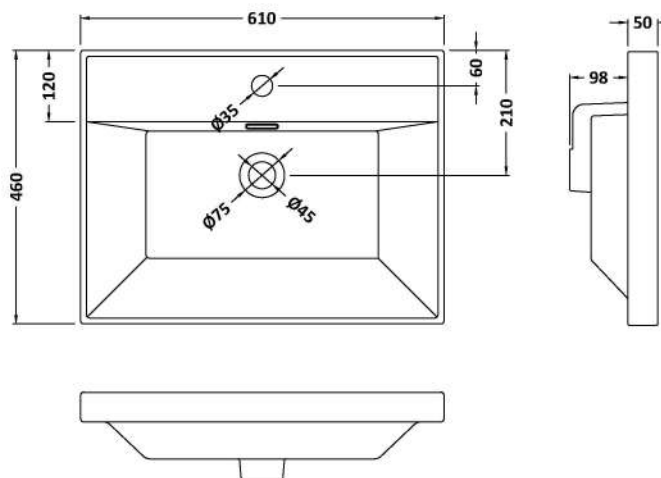

Packaging Dimensions

Height (mm):	840
Width (mm):	632
Depth (mm):	480
Gross Weight (kg):	39

Packaging Data

Box Colour:	Brown Cardboard Box - Printed
Box Qty:	0
Label Size:	0 x 0
Label Colour:	White Label
Label Qty:	2

Outer Box Dimensions (If Applicable)

Height (mm):	
Width (mm):	
Depth (mm):	
Gross Weight (kg):	
Barcode:	5056678485675

Product Details

Country of Origin:	China
Fitting Instruction:	No
CE & UKCA:	N/A
FSC Certified Materials:	Yes
Colour:	Brown Casella Oak
Construction Method:	Cam & Wood Dowel
Construction Type:	Rigid
Cabinet Finish:	MFC Textured Woodgrain
Fascia Finish:	MFC Textured Woodgrain
Cabinet Thickness (mm):	18
Fascia Thickness (mm):	18
Drawer Included:	Yes
Drawer Type:	80mm High Metal S/C Inc Galler
No of Shelves:	0
Hinge Type:	Not Applicable
Hinge Included:	Not Applicable
Adjustable Legs:	No, Not Required
Fixings Included:	Yes
Handle Style:	Contemporary
Waste Shroud:	Yes
Handle Included:	Yes, Supplied
Handle Type:	D-Shape

Sales Code: NVM063

Description: 610 X 465 Thin-Edge Basin 1Th

Product Dimensions

Height (mm):	50
Width (mm):	610
Depth (mm):	460
Nett Weight (kg):	13.5

Packaging Dimensions

Height (mm):	170
Width (mm):	625
Depth (mm):	480
Gross Weight (kg):	14

Packaging Data

Box Colour:	Brown Cardboard Box - Printed
Box Qty:	1
Label Size:	100 x 50
Label Colour:	White Label
Label Qty:	2

Outer Box Dimensions (If Applicable)

Height (mm):	
Width (mm):	
Depth (mm):	
Gross Weight (kg):	
Barcode:	5056678484869