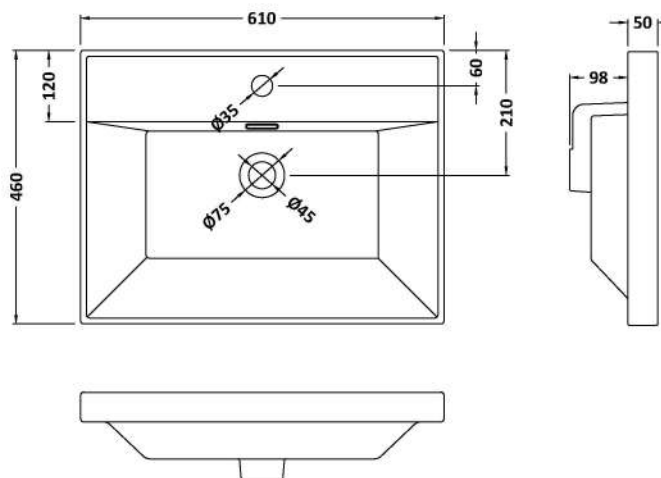

Packaging Dimensions

Height (mm):	470
Width (mm):	632
Depth (mm):	480
Gross Weight (kg):	23

Packaging Data

Box Colour:	Brown Cardboard Box - Printed
Box Qty:	0
Label Size:	0 x 0
Label Colour:	White Label
Label Qty:	2

Outer Box Dimensions (If Applicable)

Height (mm):	
Width (mm):	
Depth (mm):	
Gross Weight (kg):	
Barcode:	5056678482599

Product Details

Country of Origin:	China
Fitting Instruction:	No
CE & UKCA:	N/A
FSC Certified Materials:	Yes
Colour:	Bleached Cuneo Oak
Construction Method:	Cam & Wood Dowel
Construction Type:	Rigid
Cabinet Finish:	MFC Textured Woodgrain
Fascia Finish:	MFC Textured Woodgrain
Cabinet Thickness (mm):	18
Fascia Thickness (mm):	18
Drawer Included:	Yes
Drawer Type:	80mm High Metal S/C Inc Galler
No of Shelves:	0
Hinge Type:	Not Applicable
Hinge Included:	Not Applicable
Adjustable Legs:	No, Not Required
Fixings Included:	Yes
Handle Style:	Contemporary
Waste Shroud:	Yes
Handle Included:	Yes, Supplied
Handle Type:	D-Shape

Sales Code: NVM063

Description: 610 X 465 Thin-Edge Basin 1Th

Product Dimensions

Height (mm):	50
Width (mm):	610
Depth (mm):	460
Nett Weight (kg):	13.5

Packaging Dimensions

Height (mm):	170
Width (mm):	625
Depth (mm):	480
Gross Weight (kg):	14

Packaging Data

Box Colour:	Brown Cardboard Box - Printed
Box Qty:	1
Label Size:	100 x 50
Label Colour:	White Label
Label Qty:	2

Outer Box Dimensions (If Applicable)

Height (mm):	
Width (mm):	
Depth (mm):	
Gross Weight (kg):	
Barcode:	5056678484869