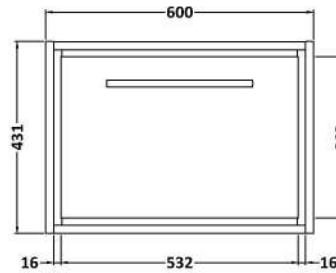

Sales Code: LIL3022E

Description: 600 Wh Single Drawer Unit & Basin 1Th

Packaging Details

Barcode: 5056678486214

Sales Code: NFF3022

Description: 600 Single Drawer Unit (455 Deep)

Product Dimensions

Height (mm):	431
Width (mm):	600
Depth (mm):	455
Nett Weight (kg):	22.5

Packaging Dimensions

Height (mm):	470
Width (mm):	632
Depth (mm):	480
Gross Weight (kg):	23

Packaging Data

Box Colour:	Brown Cardboard Box - Printed
Box Qty:	0
Label Size:	0 x 0
Label Colour:	White Label
Label Qty:	2

Outer Box Dimensions (If Applicable)

Height (mm):	
Width (mm):	
Depth (mm):	
Gross Weight (kg):	
Barcode:	5056678482599

Product Details

Country of Origin:	China
Fitting Instruction:	No
CE & UKCA:	N/A
FSC Certified Materials:	Yes
Colour:	Bleached Cuneo Oak
Construction Method:	Cam & Wood Dowel
Construction Type:	Rigid
Cabinet Finish:	MFC Textured Woodgrain
Fascia Finish:	MFC Textured Woodgrain
Cabinet Thickness (mm):	18
Fascia Thickness (mm):	18
Drawer Included:	Yes
Drawer Type:	80mm High Metal S/C Inc Galler
No of Shelves:	0
Hinge Type:	Not Applicable
Hinge Included:	Not Applicable
Adjustable Legs:	No, Not Required
Fixings Included:	Yes
Handle Style:	Contemporary
Waste Shroud:	Yes
Handle Included:	Yes, Supplied
Handle Type:	D-Shape

Sales Code: NVM063

Description: 610 X 465 Thin-Edge Basin 1Th

Product Dimensions

Height (mm):	50
Width (mm):	610
Depth (mm):	460
Nett Weight (kg):	13.5

Packaging Dimensions

Height (mm):	170
Width (mm):	625
Depth (mm):	480
Gross Weight (kg):	14