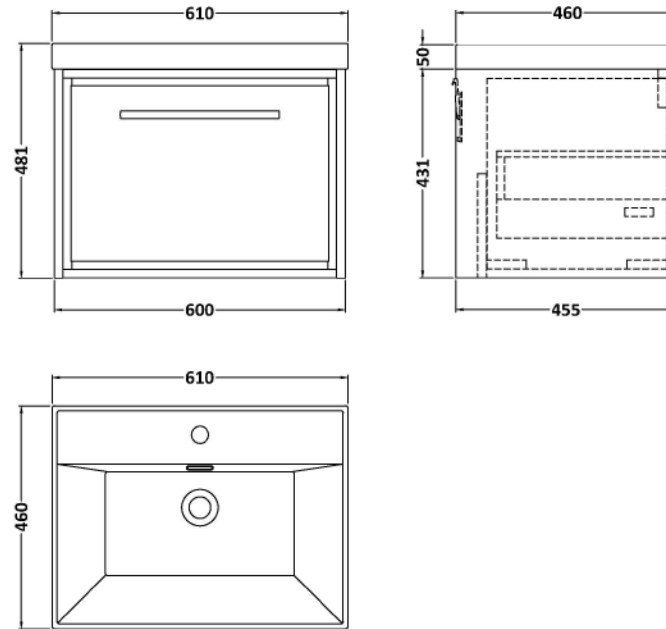

Sales Code: LIL3022E

Description: 600 Wh Single Drawer Unit & Basin 1Th

Packaging Details

Barcode: 5056678486214

Sales Code: NFF3022

Description: 600 Single Drawer Unit (455 Deep)

Product Dimensions

Height (mm):	431
Width (mm):	600
Depth (mm):	455
Nett Weight (kg):	22.5

Packaging Dimensions

Height (mm):	470
Width (mm):	632
Depth (mm):	480
Gross Weight (kg):	23

Packaging Data

Box Colour:	Brown Cardboard Box - Printed
Box Qty:	0
Label Size:	0 x 0
Label Colour:	White Label
Label Qty:	2

Outer Box Dimensions (If Applicable)

Height (mm):	
Width (mm):	
Depth (mm):	
Gross Weight (kg):	
Barcode:	5056678482599

Product Details

Country of Origin:	China
Fitting Instruction:	No
CE & UKCA:	N/A
FSC Certified Materials:	Yes
Colour:	Bleached Cuneo Oak
Construction Method:	Cam & Wood Dowel
Construction Type:	Rigid
Cabinet Finish:	MFC Textured Woodgrain
Fascia Finish:	MFC Textured Woodgrain
Cabinet Thickness (mm):	18
Fascia Thickness (mm):	18
Drawer Included:	Yes
Drawer Type:	80mm High Metal S/C Inc Galler
No of Shelves:	0
Hinge Type:	Not Applicable
Hinge Included:	Not Applicable
Adjustable Legs:	No, Not Required
Fixings Included:	Yes
Handle Style:	Contemporary
Waste Shroud:	Yes
Handle Included:	Yes, Supplied
Handle Type:	D-Shape

Sales Code: NVM063

Description: 610 X 465 Thin-Edge Basin 1Th

Product Dimensions

Height (mm):	50
Width (mm):	610
Depth (mm):	460
Nett Weight (kg):	13.5

Packaging Dimensions

Height (mm):	170
Width (mm):	625
Depth (mm):	480
Gross Weight (kg):	14