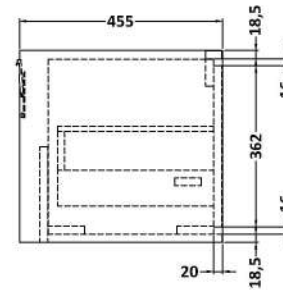

Sales Code: LIL3022E

Description: 600 Wh Single Drawer Unit & Basin 1Th

Packaging Details

Barcode: 5056678486214

Sales Code: NFF3022

Description: 600 Single Drawer Unit (455 Deep)

Product Dimensions

Height (mm):	431
Width (mm):	600
Depth (mm):	455
Nett Weight (kg):	22.5

Packaging Dimensions

Height (mm):	470
Width (mm):	632
Depth (mm):	480
Gross Weight (kg):	23

Packaging Data

Box Colour:	Brown Cardboard Box - Printed
Box Qty:	0
Label Size:	0 x 0
Label Colour:	White Label
Label Qty:	2

Sales Code: NVM063

Description: 610 X 465 Thin-Edge Basin 1Th

Product Dimensions

Height (mm):	50
Width (mm):	610
Depth (mm):	460
Nett Weight (kg):	13.5

Packaging Dimensions

Height (mm):	170
Width (mm):	625
Depth (mm):	480
Gross Weight (kg):	14

Packaging Data

Box Colour:	Brown Cardboard Box - Printed
Box Qty:	1
Label Size:	100 x 50
Label Colour:	White Label
Label Qty:	2

Outer Box Dimensions (If Applicable)

Height (mm):	
Width (mm):	
Depth (mm):	
Gross Weight (kg):	
Barcode:	5056678484869