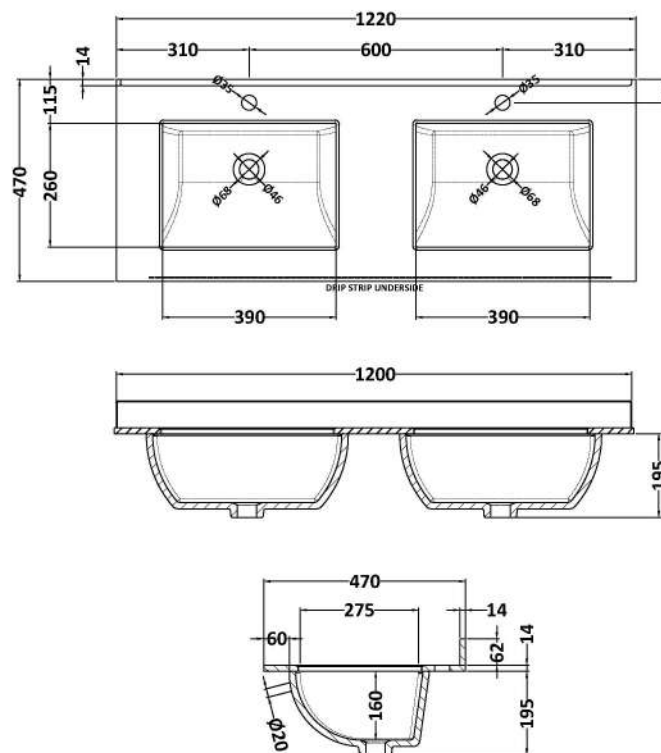

### Product Dimensions

Height (mm):	431
Width (mm):	600
Depth (mm):	455
Nett Weight (kg):	22.5

### Outer Box Dimensions (If Applicable)

Height (mm):	
Width (mm):	
Depth (mm):	
Gross Weight (kg):	
Barcode:	5056678482599

### Product Dimensions

Height (mm):	62
Width (mm):	1220
Depth (mm):	470
Nett Weight (kg):	27.5

### Packaging Dimensions

Height (mm):	310
Width (mm):	1300
Depth (mm):	550
Gross Weight (kg):	28