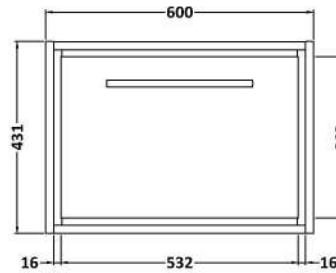

### Product Dimensions

Height (mm):	431
Width (mm):	600
Depth (mm):	455
Nett Weight (kg):	22.5

### Packaging Dimensions

Height (mm):	470
Width (mm):	632
Depth (mm):	480
Gross Weight (kg):	23

### Outer Box Dimensions (If Applicable)

Height (mm):	
Width (mm):	
Depth (mm):	
Gross Weight (kg):	
Barcode:	5056678482599

### Product Dimensions

Height (mm):	62
Width (mm):	1220
Depth (mm):	470
Nett Weight (kg):	27.5