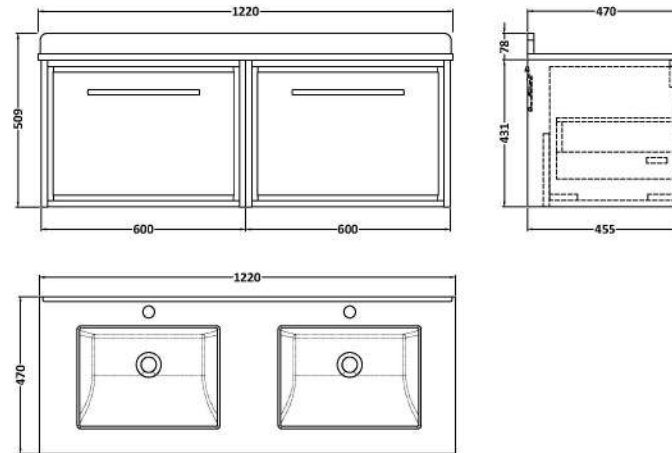

Sales Code: LIL3022WS2

Description: 1200 Wh Single Drawer Unit & Marble Work

Packaging Details

Barcode: 5056678488683