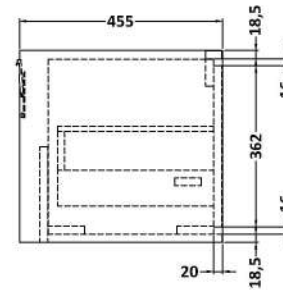

### Product Dimensions

Height (mm):	431
Width (mm):	600
Depth (mm):	455
Nett Weight (kg):	22.5

### Packaging Dimensions

Height (mm):	470
Width (mm):	632
Depth (mm):	480
Gross Weight (kg):	23

### Outer Box Dimensions (If Applicable)

Height (mm):	
Width (mm):	
Depth (mm):	
Gross Weight (kg):	
Barcode:	5056678482599

### Product Dimensions

Height (mm):	62
Width (mm):	1220
Depth (mm):	470
Nett Weight (kg):	27.5