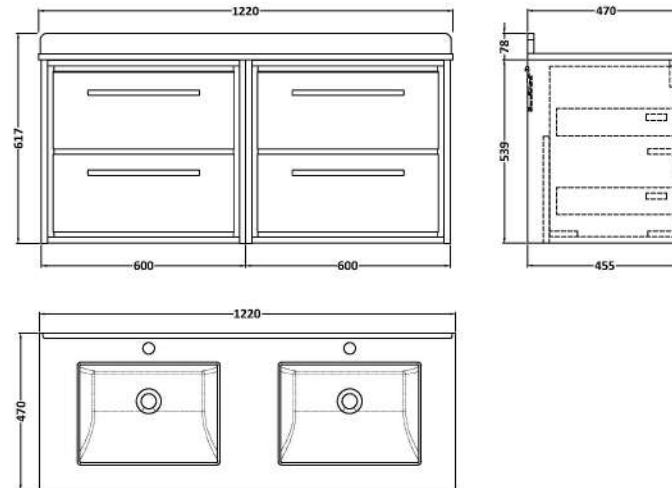

Sales Code: LIL3024WS2

Description: 1200 Wh 4-Drawer Unit & Marble Worktop W

Packaging Details

Barcode: 5056678488652

Sales Code: NFF3024

Description: 600 Wh 2 Drawer Unit (455 Deep)

Product Dimensions

Height (mm):	539
Width (mm):	600
Depth (mm):	455
Nett Weight (kg):	29

Packaging Dimensions

Height (mm):	577
Width (mm):	632
Depth (mm):	480
Gross Weight (kg):	29.5

Packaging Data

Box Colour:	Brown Cardboard Box - Printed
Box Qty:	0
Label Size:	0 x 0
Label Colour:	White Label
Label Qty:	2

Outer Box Dimensions (If Applicable)

Height (mm):	
Width (mm):	
Depth (mm):	
Gross Weight (kg):	
Barcode:	5056678485729

Product Details

Country of Origin:	China
Fitting Instruction:	No
CE & UKCA:	N/A
FSC Certified Materials:	Yes
Colour:	Bleached Cuneo Oak
Construction Method:	Cam & Wood Dowel
Construction Type:	Rigid
Cabinet Finish:	MFC Textured Woodgrain
Fascia Finish:	MFC Textured Woodgrain
Cabinet Thickness (mm):	18
Fascia Thickness (mm):	18
Drawer Included:	Yes
Drawer Type:	80mm High Metal S/C Inc Galler
No of Shelves:	0
Hinge Type:	Not Applicable
Hinge Included:	Not Applicable
Adjustable Legs:	No, Not Required
Fixings Included:	Yes
Handle Style:	Contemporary
Waste Shroud:	Yes
Handle Included:	Yes, Supplied
Handle Type:	D-Shape

Sales Code: LSM234

Description: 1200 Double Bowl Marble Top 1Th

Product Dimensions

Height (mm):	62
Width (mm):	1220
Depth (mm):	470
Nett Weight (kg):	27.5

Packaging Dimensions

Height (mm):	310
Width (mm):	1300
Depth (mm):	550
Gross Weight (kg):	28