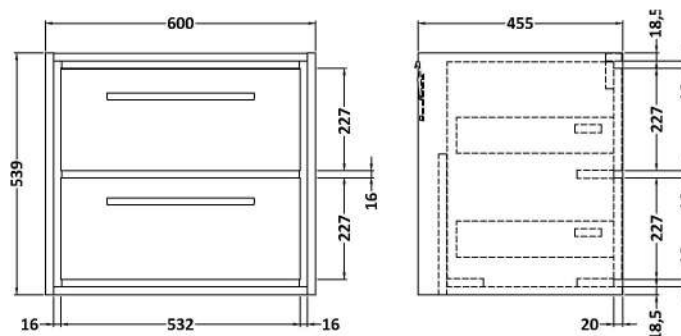

Sales Code: LIL3024WS2

Description: 1200 Wh 4-Drawer Unit & Marble Worktop W

Packaging Details

Barcode: 5056678488652

Sales Code: NFF3024

Description: 600 Wh 2 Drawer Unit (455 Deep)

Product Dimensions

Height (mm):	539
Width (mm):	600
Depth (mm):	455
Nett Weight (kg):	29

Packaging Dimensions

Height (mm):	577
Width (mm):	632
Depth (mm):	480
Gross Weight (kg):	29.5

Packaging Data

Box Colour:	Brown Cardboard Box - Printed
Box Qty:	0
Label Size:	0 x 0
Label Colour:	White Label
Label Qty:	2

Outer Box Dimensions (If Applicable)

Height (mm):	
Width (mm):	
Depth (mm):	
Gross Weight (kg):	
Barcode:	5056678485729

Product Details

Country of Origin:	China
Fitting Instruction:	No
CE & UKCA:	N/A
FSC Certified Materials:	Yes
Colour:	Bleached Cuneo Oak
Construction Method:	Cam & Wood Dowel
Construction Type:	Rigid
Cabinet Finish:	MFC Textured Woodgrain
Fascia Finish:	MFC Textured Woodgrain
Cabinet Thickness (mm):	18
Fascia Thickness (mm):	18
Drawer Included:	Yes
Drawer Type:	80mm High Metal S/C Inc Galler
No of Shelves:	0
Hinge Type:	Not Applicable
Hinge Included:	Not Applicable
Adjustable Legs:	No, Not Required
Fixings Included:	Yes
Handle Style:	Contemporary
Waste Shroud:	Yes
Handle Included:	Yes, Supplied
Handle Type:	D-Shape

Sales Code: LSM234

Description: 1200 Double Bowl Marble Top 1Th

Product Dimensions

Height (mm):	62
Width (mm):	1220
Depth (mm):	470
Nett Weight (kg):	27.5

Packaging Dimensions

Height (mm):	310
Width (mm):	1300
Depth (mm):	550
Gross Weight (kg):	28