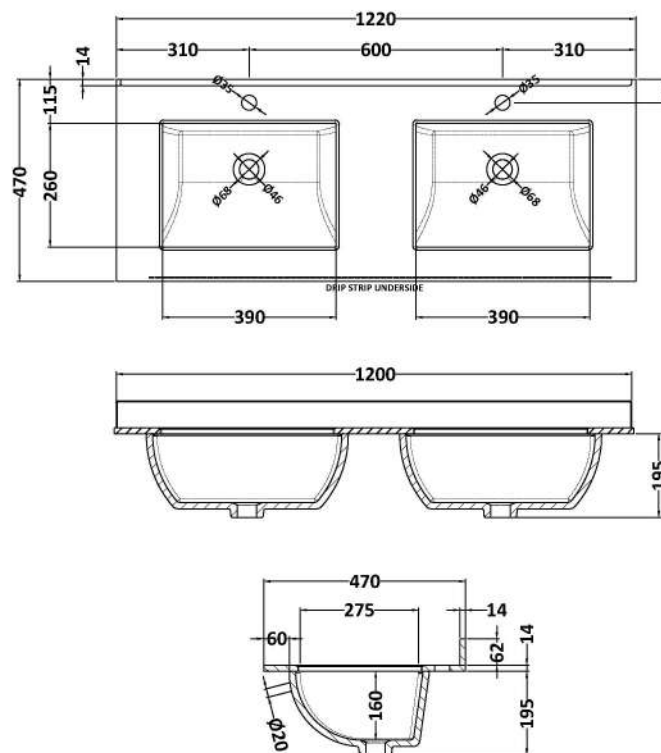

Packaging Dimensions

Height (mm):	577
Width (mm):	632
Depth (mm):	480
Gross Weight (kg):	29.5

Packaging Data

Box Colour:	Brown Cardboard Box - Printed
Box Qty:	0
Label Size:	0 x 0
Label Colour:	White Label
Label Qty:	2

Outer Box Dimensions (If Applicable)

Height (mm):	
Width (mm):	
Depth (mm):	
Gross Weight (kg):	
Barcode:	5056678485729

Product Details

Country of Origin:	China
Fitting Instruction:	No
CE & UKCA:	N/A
FSC Certified Materials:	Yes
Colour:	Bleached Cuneo Oak
Construction Method:	Cam & Wood Dowel
Construction Type:	Rigid
Cabinet Finish:	MFC Textured Woodgrain
Fascia Finish:	MFC Textured Woodgrain
Cabinet Thickness (mm):	18
Fascia Thickness (mm):	18
Drawer Included:	Yes
Drawer Type:	80mm High Metal S/C Inc Galler
No of Shelves:	0
Hinge Type:	Not Applicable
Hinge Included:	Not Applicable
Adjustable Legs:	No, Not Required
Fixings Included:	Yes
Handle Style:	Contemporary
Waste Shroud:	Yes
Handle Included:	Yes, Supplied
Handle Type:	D-Shape

Sales Code: LSM234

Description: 1200 Double Bowl Marble Top 1Th

Product Dimensions

Height (mm):	62
Width (mm):	1220
Depth (mm):	470
Nett Weight (kg):	27.5

Packaging Dimensions

Height (mm):	310
Width (mm):	1300
Depth (mm):	550
Gross Weight (kg):	28

Packaging Data

Box Colour:	White Cardboard Box
Box Qty:	1
Label Size:	100 x 50
Label Colour:	White Label
Label Qty:	2

Outer Box Dimensions (If Applicable)

Height (mm):	
Width (mm):	
Depth (mm):	
Gross Weight (kg):	
Barcode:	5056462656045