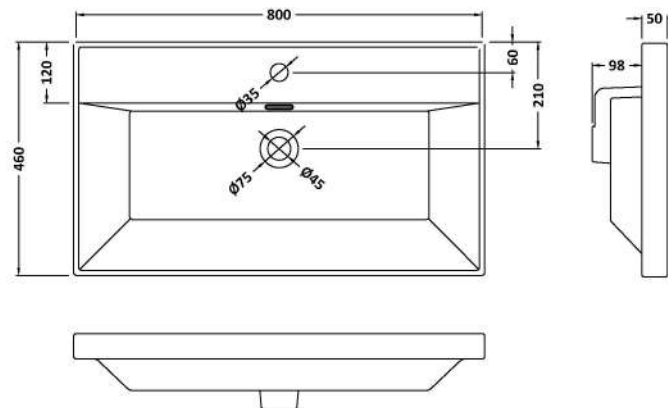

**Packaging Dimensions**

Height (mm):	470
Width (mm):	832
Depth (mm):	480
Gross Weight (kg):	30.5

**Packaging Data**

Box Colour:	Brown Cardboard Box - Printed
Box Qty:	0
Label Size:	0 x 0
Label Colour:	White Label
Label Qty:	2

**Outer Box Dimensions (If Applicable)**

Height (mm):	
Width (mm):	
Depth (mm):	
Gross Weight (kg):	
Barcode:	5056678482629

**Product Details**

Country of Origin:	China
Fitting Instruction:	No
CE & UKCA:	N/A
FSC Certified Materials:	Yes
Colour:	Bleached Cuneo Oak
Construction Method:	Cam & Wood Dowel
Construction Type:	Rigid
Cabinet Finish:	MFC Textured Woodgrain
Fascia Finish:	MFC Textured Woodgrain
Cabinet Thickness (mm):	18
Fascia Thickness (mm):	18
Drawer Included:	Yes
Drawer Type:	80mm High Metal S/C Inc Galler
No of Shelves:	0
Hinge Type:	Not Applicable
Hinge Included:	Not Applicable
Adjustable Legs:	No, Not Required
Fixings Included:	Yes
Handle Style:	Contemporary
Waste Shroud:	Yes
Handle Included:	Yes, Supplied
Handle Type:	D-Shape

### Product Dimensions

Height (mm):	50
Width (mm):	800
Depth (mm):	460
Nett Weight (kg):	17.5

### Packaging Dimensions

Height (mm):	170
Width (mm):	825
Depth (mm):	480
Gross Weight (kg):	18