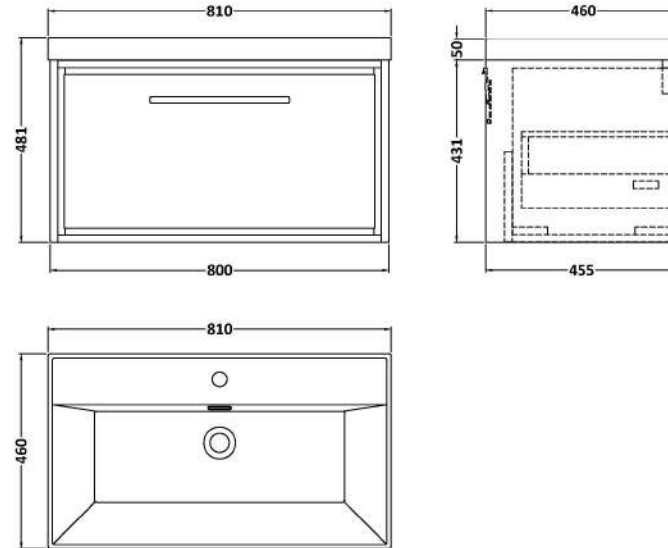

### Packaging Details

Barcode: 5056678486245

**Sales Code:** NFF3025

**Description:** 800 Single Drawer Unit (455 Deep)

**Product Dimensions**

Height (mm):	431
Width (mm):	800
Depth (mm):	455
Nett Weight (kg):	30

**Packaging Dimensions**

Height (mm):	470
Width (mm):	832
Depth (mm):	480
Gross Weight (kg):	30.5

**Packaging Data**

Box Colour:	Brown Cardboard Box - Printed
Box Qty:	0
Label Size:	0 x 0
Label Colour:	White Label
Label Qty:	2

### Product Dimensions

Height (mm):	50
Width (mm):	800
Depth (mm):	460
Nett Weight (kg):	17.5

### Packaging Dimensions

Height (mm):	170
Width (mm):	825
Depth (mm):	480
Gross Weight (kg):	18