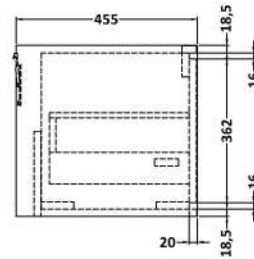

Sales Code: NFF3025

Description: 800 Single Drawer Unit (455 Deep)

Product Dimensions

Height (mm):	431
Width (mm):	800
Depth (mm):	455
Nett Weight (kg):	30

Packaging Dimensions

Height (mm):	470
Width (mm):	832
Depth (mm):	480
Gross Weight (kg):	30.5

Packaging Data

Box Colour:	Brown Cardboard Box - Printed
Box Qty:	0
Label Size:	0 x 0
Label Colour:	White Label
Label Qty:	2

Outer Box Dimensions (If Applicable)

Height (mm):	
Width (mm):	
Depth (mm):	
Gross Weight (kg):	
Barcode:	5056678482629

Product Details

Country of Origin:	China
Fitting Instruction:	No
CE & UKCA:	N/A
FSC Certified Materials:	Yes
Colour:	Bleached Cuneo Oak
Construction Method:	Cam & Wood Dowel
Construction Type:	Rigid
Cabinet Finish:	MFC Textured Woodgrain
Fascia Finish:	MFC Textured Woodgrain
Cabinet Thickness (mm):	18
Fascia Thickness (mm):	18
Drawer Included:	Yes
Drawer Type:	80mm High Metal S/C Inc Galler
No of Shelves:	0
Hinge Type:	Not Applicable
Hinge Included:	Not Applicable
Adjustable Legs:	No, Not Required
Fixings Included:	Yes
Handle Style:	Contemporary
Waste Shroud:	Yes
Handle Included:	Yes, Supplied
Handle Type:	D-Shape