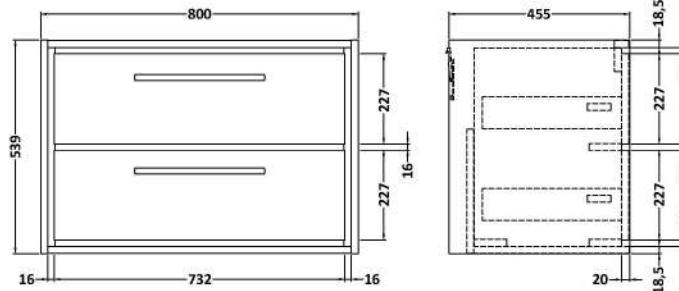

Sales Code: LIL3026E

Description: 800 Wh 2-Drawer Unit & Basin 1Th

Packaging Details

Barcode: 5056678486184

Sales Code: NFF3026

Description: 800 Wh 2-Drawer Unit (455 Deep)

Product Dimensions

Height (mm):	539
Width (mm):	800
Depth (mm):	455
Nett Weight (kg):	39

Packaging Dimensions

Height (mm):	577
Width (mm):	832
Depth (mm):	480
Gross Weight (kg):	39.5

Packaging Data

Box Colour:	Brown Cardboard Box - Printed
Box Qty:	0
Label Size:	0 x 0
Label Colour:	White Label
Label Qty:	2

Outer Box Dimensions (If Applicable)

Height (mm):	
Width (mm):	
Depth (mm):	
Gross Weight (kg):	
Barcode:	5056678485750

Product Details

Country of Origin:	China
Fitting Instruction:	No
CE & UKCA:	N/A
FSC Certified Materials:	Yes
Colour:	Bleached Cuneo Oak
Construction Method:	Cam & Wood Dowel
Construction Type:	Rigid
Cabinet Finish:	MFC Textured Woodgrain
Fascia Finish:	MFC Textured Woodgrain
Cabinet Thickness (mm):	18
Fascia Thickness (mm):	18
Drawer Included:	Yes
Drawer Type:	80mm High Metal S/C Inc Galler
No of Shelves:	0
Hinge Type:	Not Applicable
Hinge Included:	Not Applicable
Adjustable Legs:	No, Not Required
Fixings Included:	Yes
Handle Style:	Contemporary
Waste Shroud:	Yes
Handle Included:	Yes, Supplied
Handle Type:	D-Shape

Sales Code: NVM065

Description: 810 X 465 Thin-Edge Basin 1Th

Product Dimensions

Height (mm):	50
Width (mm):	800
Depth (mm):	460
Nett Weight (kg):	17.5

Packaging Dimensions

Height (mm):	170
Width (mm):	825
Depth (mm):	480
Gross Weight (kg):	18