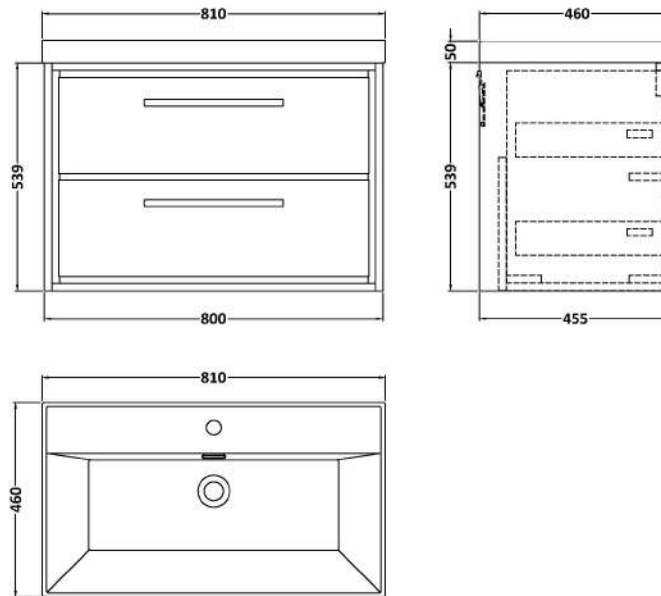

Sales Code: LIL3026E

Description: 800 Wh 2-Drawer Unit & Basin 1Th

Packaging Details

Barcode: 5056678486184

Sales Code: NFF3026

Description: 800 Wh 2-Drawer Unit (455 Deep)

Product Dimensions

Height (mm):	539
Width (mm):	800
Depth (mm):	455
Nett Weight (kg):	39

Packaging Dimensions

Height (mm):	577
Width (mm):	832
Depth (mm):	480
Gross Weight (kg):	39.5

Packaging Data

Box Colour:	Brown Cardboard Box - Printed
Box Qty:	0
Label Size:	0 x 0
Label Colour:	White Label
Label Qty:	2

Outer Box Dimensions (If Applicable)

Height (mm):	
Width (mm):	
Depth (mm):	
Gross Weight (kg):	
Barcode:	5056678485750

Product Details

Country of Origin:	China
Fitting Instruction:	No
CE & UKCA:	N/A
FSC Certified Materials:	Yes
Colour:	Bleached Cuneo Oak
Construction Method:	Cam & Wood Dowel
Construction Type:	Rigid
Cabinet Finish:	MFC Textured Woodgrain
Fascia Finish:	MFC Textured Woodgrain
Cabinet Thickness (mm):	18
Fascia Thickness (mm):	18
Drawer Included:	Yes
Drawer Type:	80mm High Metal S/C Inc Galler
No of Shelves:	0
Hinge Type:	Not Applicable
Hinge Included:	Not Applicable
Adjustable Legs:	No, Not Required
Fixings Included:	Yes
Handle Style:	Contemporary
Waste Shroud:	Yes
Handle Included:	Yes, Supplied
Handle Type:	D-Shape

Sales Code: NVM065

Description: 810 X 465 Thin-Edge Basin 1Th

Product Dimensions

Height (mm):	50
Width (mm):	800
Depth (mm):	460
Nett Weight (kg):	17.5

Packaging Dimensions

Height (mm):	170
Width (mm):	825
Depth (mm):	480
Gross Weight (kg):	18