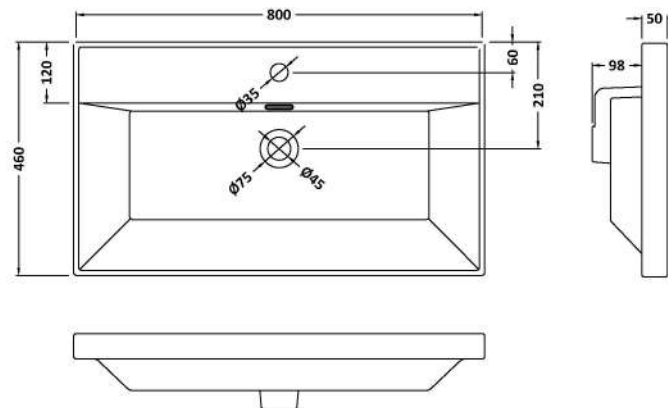

Packaging Dimensions

Height (mm):	577
Width (mm):	832
Depth (mm):	480
Gross Weight (kg):	39.5

Packaging Data

Box Colour:	Brown Cardboard Box - Printed
Box Qty:	0
Label Size:	0 x 0
Label Colour:	White Label
Label Qty:	2

Outer Box Dimensions (If Applicable)

Height (mm):	
Width (mm):	
Depth (mm):	
Gross Weight (kg):	
Barcode:	5056678485750

Product Details

Country of Origin:	China
Fitting Instruction:	No
CE & UKCA:	N/A
FSC Certified Materials:	Yes
Colour:	Bleached Cuneo Oak
Construction Method:	Cam & Wood Dowel
Construction Type:	Rigid
Cabinet Finish:	MFC Textured Woodgrain
Fascia Finish:	MFC Textured Woodgrain
Cabinet Thickness (mm):	18
Fascia Thickness (mm):	18
Drawer Included:	Yes
Drawer Type:	80mm High Metal S/C Inc Galler
No of Shelves:	0
Hinge Type:	Not Applicable
Hinge Included:	Not Applicable
Adjustable Legs:	No, Not Required
Fixings Included:	Yes
Handle Style:	Contemporary
Waste Shroud:	Yes
Handle Included:	Yes, Supplied
Handle Type:	D-Shape

Sales Code: NVM065

Description: 810 X 465 Thin-Edge Basin 1Th

Product Dimensions

Height (mm):	50
Width (mm):	800
Depth (mm):	460
Nett Weight (kg):	17.5

Packaging Dimensions

Height (mm):	170
Width (mm):	825
Depth (mm):	480
Gross Weight (kg):	18

Packaging Data

Box Colour:	Brown Cardboard Box - Printed
Box Qty:	1
Label Size:	100 x 50
Label Colour:	White Label
Label Qty:	2

Outer Box Dimensions (If Applicable)

Height (mm):	
Width (mm):	
Depth (mm):	
Gross Weight (kg):	
Barcode:	5056678484876