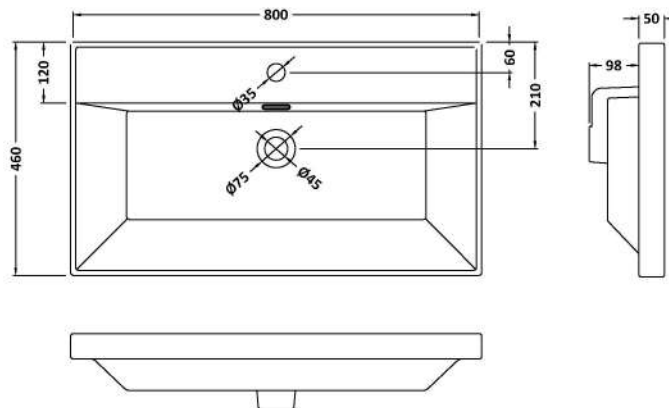

Packaging Dimensions

Height (mm):	840
Width (mm):	832
Depth (mm):	480
Gross Weight (kg):	52

Packaging Data

Box Colour:	Brown Cardboard Box - Printed
Box Qty:	0
Label Size:	0 x 0
Label Colour:	White Label
Label Qty:	2

Outer Box Dimensions (If Applicable)

Height (mm):	
Width (mm):	
Depth (mm):	
Gross Weight (kg):	
Barcode:	5056678485699

Product Details

Country of Origin:	China
Fitting Instruction:	No
CE & UKCA:	N/A
FSC Certified Materials:	Yes
Colour:	Bleached Cuneo Oak
Construction Method:	Cam & Wood Dowel
Construction Type:	Rigid
Cabinet Finish:	MFC Textured Woodgrain
Fascia Finish:	MFC Textured Woodgrain
Cabinet Thickness (mm):	18
Fascia Thickness (mm):	18
Drawer Included:	Yes
Drawer Type:	80mm High Metal S/C Inc Galler
No of Shelves:	0
Hinge Type:	Not Applicable
Hinge Included:	Not Applicable
Adjustable Legs:	No, Not Required
Fixings Included:	Yes
Handle Style:	Contemporary
Waste Shroud:	Yes
Handle Included:	Yes, Supplied
Handle Type:	D-Shape

Sales Code: NVM065

Description: 810 X 465 Thin-Edge Basin 1Th

Product Dimensions

Height (mm):	50
Width (mm):	800
Depth (mm):	460
Nett Weight (kg):	17.5

Packaging Dimensions

Height (mm):	170
Width (mm):	825
Depth (mm):	480
Gross Weight (kg):	18

Packaging Data

Box Colour:	Brown Cardboard Box - Printed
Box Qty:	1
Label Size:	100 x 50
Label Colour:	White Label
Label Qty:	2

Outer Box Dimensions (If Applicable)

Height (mm):	
Width (mm):	
Depth (mm):	
Gross Weight (kg):	
Barcode:	5056678484876