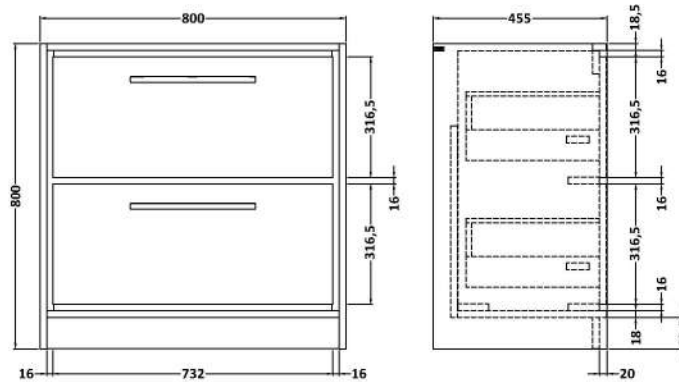

Sales Code: LIL3035E

Description: 800 Fs 2-Drawer Unit & Basin 1Th

Packaging Details

Barcode: 5056678486122

Sales Code: NFF3035

Description: 800 Fs 2-Drawer Unit (455 Deep)

Product Dimensions

Height (mm):	800
Width (mm):	800
Depth (mm):	455
Nett Weight (kg):	51.5

Packaging Dimensions

Height (mm):	840
Width (mm):	832
Depth (mm):	480
Gross Weight (kg):	52

Packaging Data

Box Colour:	Brown Cardboard Box - Printed
Box Qty:	0
Label Size:	0 x 0
Label Colour:	White Label
Label Qty:	2

Outer Box Dimensions (If Applicable)

Height (mm):	
Width (mm):	
Depth (mm):	
Gross Weight (kg):	
Barcode:	5056678485699

Product Details

Country of Origin:	China
Fitting Instruction:	No
CE & UKCA:	N/A
FSC Certified Materials:	Yes
Colour:	Bleached Cuneo Oak
Construction Method:	Cam & Wood Dowel
Construction Type:	Rigid
Cabinet Finish:	MFC Textured Woodgrain
Fascia Finish:	MFC Textured Woodgrain
Cabinet Thickness (mm):	18
Fascia Thickness (mm):	18
Drawer Included:	Yes
Drawer Type:	80mm High Metal S/C Inc Galler
No of Shelves:	0
Hinge Type:	Not Applicable
Hinge Included:	Not Applicable
Adjustable Legs:	No, Not Required
Fixings Included:	Yes
Handle Style:	Contemporary
Waste Shroud:	Yes
Handle Included:	Yes, Supplied
Handle Type:	D-Shape

Sales Code: NVM065

Description: 810 X 465 Thin-Edge Basin 1Th

Product Dimensions

Height (mm):	50
Width (mm):	800
Depth (mm):	460
Nett Weight (kg):	17.5

Packaging Dimensions

Height (mm):	170
Width (mm):	825
Depth (mm):	480
Gross Weight (kg):	18