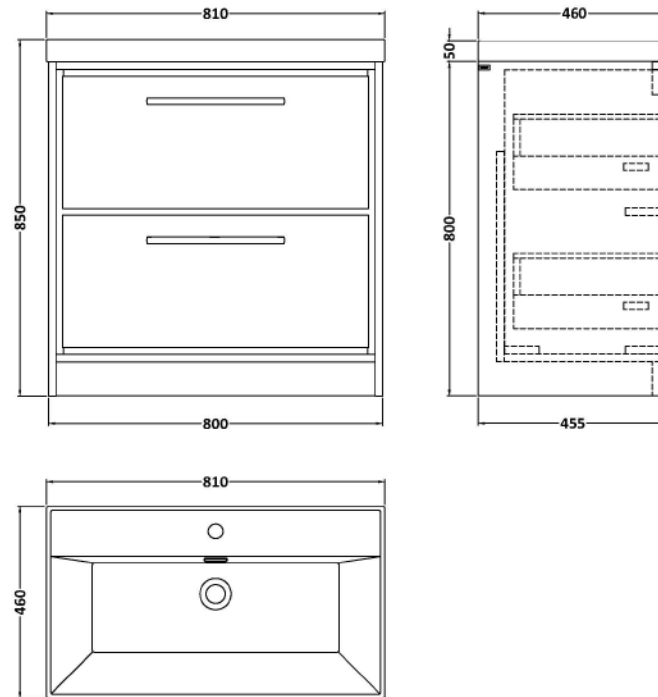

Sales Code: LIL3035E

Description: 800 Fs 2-Drawer Unit & Basin 1Th

Packaging Details

Barcode: 5056678486122

Sales Code: NFF3035

Description: 800 Fs 2-Drawer Unit (455 Deep)

Product Dimensions

Height (mm):	800
Width (mm):	800
Depth (mm):	455
Nett Weight (kg):	51.5

Packaging Dimensions

Height (mm):	840
Width (mm):	832
Depth (mm):	480
Gross Weight (kg):	52

Packaging Data

Box Colour:	Brown Cardboard Box - Printed
Box Qty:	0
Label Size:	0 x 0
Label Colour:	White Label
Label Qty:	2

Outer Box Dimensions (If Applicable)

Height (mm):	
Width (mm):	
Depth (mm):	
Gross Weight (kg):	
Barcode:	5056678485699

Product Details

Country of Origin:	China
Fitting Instruction:	No
CE & UKCA:	N/A
FSC Certified Materials:	Yes
Colour:	Bleached Cuneo Oak
Construction Method:	Cam & Wood Dowel
Construction Type:	Rigid
Cabinet Finish:	MFC Textured Woodgrain
Fascia Finish:	MFC Textured Woodgrain
Cabinet Thickness (mm):	18
Fascia Thickness (mm):	18
Drawer Included:	Yes
Drawer Type:	80mm High Metal S/C Inc Galler
No of Shelves:	0
Hinge Type:	Not Applicable
Hinge Included:	Not Applicable
Adjustable Legs:	No, Not Required
Fixings Included:	Yes
Handle Style:	Contemporary
Waste Shroud:	Yes
Handle Included:	Yes, Supplied
Handle Type:	D-Shape

Sales Code: NVM065

Description: 810 X 465 Thin-Edge Basin 1Th

Product Dimensions

Height (mm):	50
Width (mm):	800
Depth (mm):	460
Nett Weight (kg):	17.5

Packaging Dimensions

Height (mm):	170
Width (mm):	825
Depth (mm):	480
Gross Weight (kg):	18