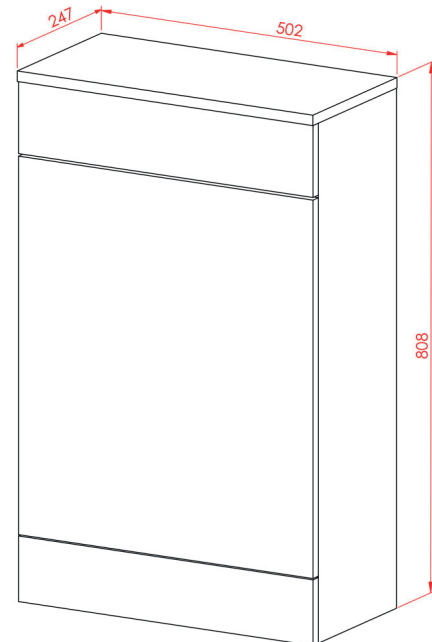

## Empire 500 WC Unit Matt Blue

Product Code: LILI-500WCUNIT-BLUE

**SCUDO**  
BEAUTIFUL BATHROOMS

0330 124 7290

sales@scudo.co.uk - www.scudo.co.uk

Scudo is the trading name of Harrison Bathrooms Ltd. Whilst we endeavour to ensure that the product information is accurate we accept no liability for any information given. All images are for illustration purposes only. Product images and specification are subject to change. Measurement are in millimetres and are nominal.

Product Name	LILI-500WCUNIT-BLUE
Product Description	LILI 500 WC unit Blue Standalone
<b>Product Transportation</b>	
Barcode	5060766125114
Country of origin	turk
Commodity code	9403609010
<b>Product Measurements</b>	
Product Weight (KG)	12
Product Width (mm)	0
Product Height (mm)	0
Product Depth (mm)	0
Product Length (mm)	0
<b>Primary Packed Measurements</b>	
Packaged Weight	13.5
Packed Length	275
Packed Width	540
Packed Height	850
<b>Packaging Weights</b>	
Card (kg)	0
Paper (kg)	0
Wood (kg)	0
Plastic (kg)	0
Compliance DOP	N/a

**Dimensions**  
(measurements in mm)