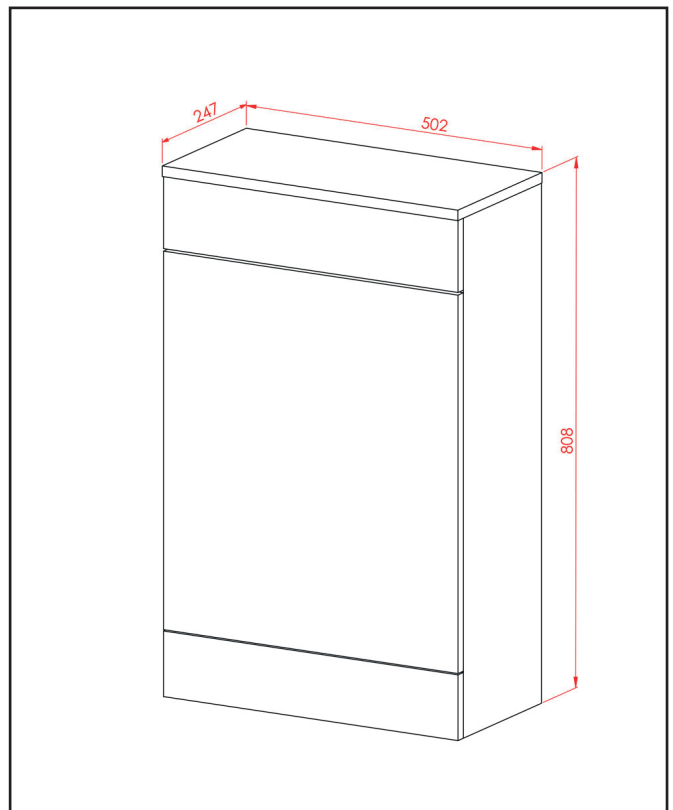

|                                    |                          |
|------------------------------------|--------------------------|
| Product Name                       | 600CAB-LILI-GREEN        |
| Product Description                | Lili 600 Basin Cab Green |
| <b>Product Transportation</b>      |                          |
| Barcode                            | 5060766125091            |
| Country of origin                  | #N/A!                    |
| Commodity code                     | #N/A!                    |
| <b>Product Measurements</b>        |                          |
| Product Weight (KG)                | 29                       |
| Product Width (mm)                 | 0                        |
| Product Height (mm)                | 0                        |
| Product Depth (mm)                 | 0                        |
| Product Length (mm)                | 0                        |
| <b>Primary Packed Measurements</b> |                          |
| Packaged Weight                    | 32.5                     |
| Packed Length                      | 520                      |
| Packed Width                       | 665                      |
| Packed Height                      | 835                      |
| <b>Packaging Weights</b>           |                          |
| Card (kg)                          | 0                        |
| Paper (kg)                         | 0                        |
| Wood (kg)                          | 0                        |
| Plastic (kg)                       | 0                        |
| Compliance DOP                     | N/a                      |

**Dimensions**  
(measurements in mm)