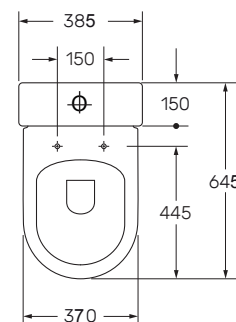

## Linea Fully back to wall Pan & Seat, Rimless WHT fittings

Product Code: LINEA-FULL-PAN-SEAT

**SCUDO**  
BEAUTIFUL BATHROOMS

0330 124 7290

sales@scudo.co.uk - www.scudo.co.uk

Scudo is the trading name of Harrison Bathrooms Ltd. Whilst we endeavour to ensure that the product information is accurate we accept no liability for any information given. All images are for illustration purposes only. Product images and specification are subject to change. Measurements are in millimetres and are nominal.

Product Name	LINEA-FULL-PAN-SEAT
Product Description	Linea Fully back to wall Pan & Seat, Rimless WHT fittings
Product Transportation	
Barcode	5060991254290
Country of origin	TURK
Commodity code	3922100000
Product Measurements	
Product Weight (KG)	45.2
Product Width (mm)	385
Product Height (mm)	645
Product Depth (mm)	840
Primary Packed Measurements	
Packaged Weight	47
Packed Length	500
Packed Width	1000
Packed Height	660

General Information	
Construction Material	Ceramic
Installation type	Floor mounted
Colour / Finish	White
WC Pan Specification	
Projection (mm)	645
Toilet Pan Height (mm)	410
Pan Fixing Kit Included	Yes
Seat Included	Yes
Shape	D-Shaped
Type	Close Couple
Waste Connection Specification	
Floor to center of soil pipe (mm)	185
Wall to start of soil pipe (mm)	tbc

**Dimensions**  
(Measurements in mm)