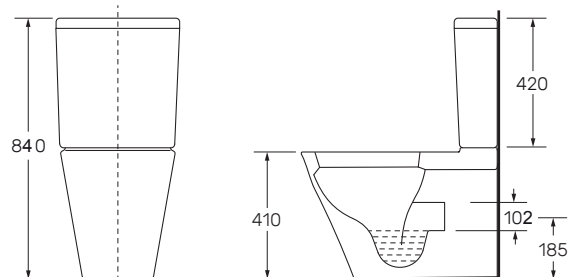

## Linea Fully back to wall Pan & Seat, Rimless WHT fittings

Product Code: LINEA-FULL-PAN-SEAT

**SCUDO**  
BEAUTIFUL BATHROOMS

0330 124 7290

sales@scudo.co.uk - www.scudo.co.uk

Scudo is the trading name of Harrison Bathrooms Ltd. Whilst we endeavour to ensure that the product information is accurate we accept no liability for any information given. All images are for illustration purposes only. Product images and specification are subject to change. Measurements are in millimetres and are nominal.

Product Name	LINEA-FULL-PAN-SEAT
Product Description	Linea Fully back to wall Pan & Seat, Rimless WHT fittings
Product Transportation	
Barcode	5060991254290
Country of origin	TURK
Commodity code	3922100000
Product Measurements	
Product Weight (KG)	45.2
Product Width (mm)	385
Product Height (mm)	645
Product Depth (mm)	840
Primary Packed Measurements	
Packaged Weight	47
Packed Length	500
Packed Width	1000
Packed Height	660

General Information	
Construction Material	Ceramic
Installation type	Floor mounted
Colour / Finish	White
WC Pan Specification	
Projection (mm)	645
Toilet Pan Height (mm)	410
Pan Fixing Kit Included	Yes
Seat Included	Yes
Shape	D-Shaped
Type	Close Couple
Waste Connection Specification	
Floor to center of soil pipe (mm)	185
Wall to start of soil pipe (mm)	tbc

**Dimensions**  
(Measurements in mm)