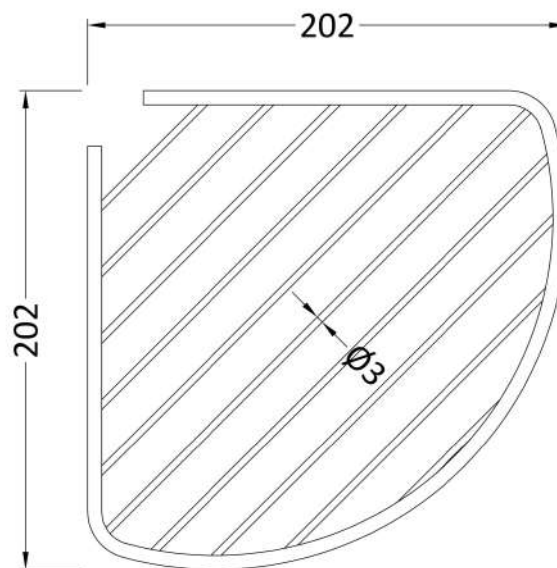

Sales Code: LL306

Description: Wirework Deep Corner Basket

Product Dimensions

Length (mm):	
Width (mm):	0
Height (mm):	0
Depth (mm):	0
Nett Weight (kg):	0.5

Packaging Dimensions

Height (mm):	220
Width (mm):	220
Depth (mm):	100
Gross Weight (kg):	0.5

Packaging Data

Box Colour:	White Cardboard Box
Box Qty:	0
Label Size:	0 x 0
Label Colour:	White Label
Label Qty:	0

Outer Box Dimensions (If Applicable)

Height (mm):	0
Width (mm):	0
Length (mm):	
Depth (mm):	
Gross Weight (kg):	0
Barcode:	5055146105817

Product Details

Country of Origin:	China
Fitting Instruction:	No
CE & UKCA:	N/A
Product Material:	Brass
Heating Element Wattage:	Not Applicable
Colour/Finish:	Chrome
Product Diameter:	Not Applicable
Connection Size:	Not Applicable