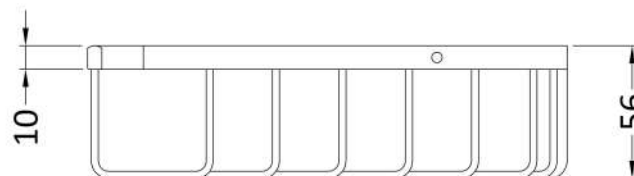

Sales Code: LL306

Description: Wirework Deep Corner Basket

Product Dimensions

Length (mm):	
Width (mm):	0
Height (mm):	0
Depth (mm):	0
Nett Weight (kg):	0.5

Packaging Dimensions

Height (mm):	220
Width (mm):	220
Depth (mm):	100
Gross Weight (kg):	0.5

Packaging Data

Box Colour:	White Cardboard Box
Box Qty:	0
Label Size:	0 x 0
Label Colour:	White Label
Label Qty:	0

Outer Box Dimensions (If Applicable)

Height (mm):	0
Width (mm):	0
Length (mm):	
Depth (mm):	
Gross Weight (kg):	0
Barcode:	5055146105817

Product Details

Country of Origin:	China
Fitting Instruction:	No
CE & UKCA:	N/A
Product Material:	Brass
Heating Element Wattage:	Not Applicable
Colour/Finish:	Chrome
Product Diameter:	Not Applicable
Connection Size:	Not Applicable