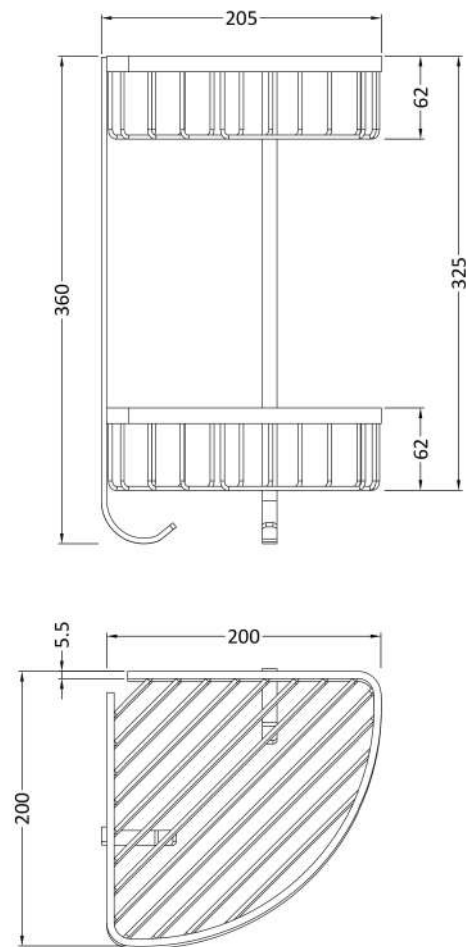

Sales Code: LL308

Description: Wirework Large 2 Tier Corner Basket

Product Dimensions

Length (mm):	
Width (mm):	200
Height (mm):	360
Depth (mm):	200
Nett Weight (kg):	1.02

Packaging Dimensions

Height (mm):	265
Width (mm):	160
Depth (mm):	140
Gross Weight (kg):	1.02

Packaging Data

Box Colour:	White Cardboard Box
Box Qty:	1
Label Size:	100 x 50
Label Colour:	White Label
Label Qty:	2

Outer Box Dimensions (If Applicable)

Height (mm):	
Width (mm):	
Length (mm):	
Depth (mm):	
Gross Weight (kg):	20
Barcode:	5055146107460

Product Details

Country of Origin:	China
Fitting Instruction:	No
CE Certification:	N/A
Product Material:	Brass
Heating Element Wattage:	Not Applicable
Colour/Finish:	Chrome
Product Diameter:	Not Applicable
Connection Size:	Not Applicable