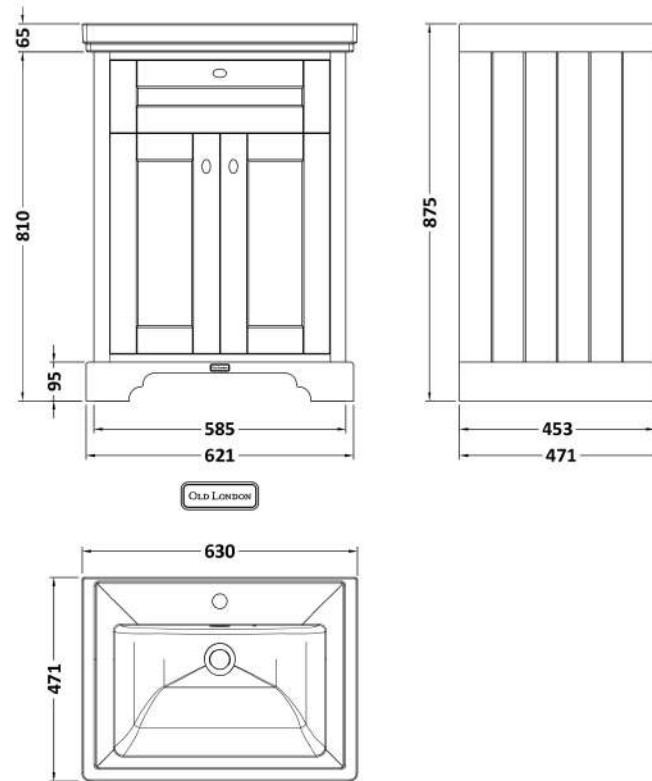

Sales Code: LOF204

Description: 600 2-Door Unit & Classic Basin 1Th

Packaging Details

Barcode: 5056678418086

Sales Code: LON203

Description: 600 2-Door Basin Unit

Product Dimensions

Height (mm):	810
Width (mm):	621
Depth (mm):	471
Nett Weight (kg):	29.5

Packaging Dimensions

Height (mm):	840
Width (mm):	651
Depth (mm):	511
Gross Weight (kg):	30

Packaging Data

Box Colour:	Brown Cardboard Box
Box Qty:	0
Label Size:	0 x 0
Label Colour:	White Label
Label Qty:	0

Outer Box Dimensions (If Applicable)

Height (mm):	
Width (mm):	
Depth (mm):	
Gross Weight (kg):	
Barcode:	5056211817994

Product Details

Country of Origin:	Ireland
Fitting Instruction:	No
CE & UKCA:	
FSC Certified Materials:	Yes
Colour:	Storm Grey
Construction Method:	Cam & Wood Dowel
Construction Type:	Rigid
Cabinet Finish:	Mdf Vinyl Textured Woodgrain
Fascia Finish:	Mdf Vinyl Textured Woodgrain
Cabinet Thickness (mm):	18
Fascia Thickness (mm):	18
Drawer Included:	No
Drawer Type:	Not Applicable
No of Shelves:	1
Hinge Type:	95 Degree Inset Clip-On S/C
Hinge Included:	Yes
Adjustable Legs:	Not Applicable
Fixings Included:	Not Required
Handle Style:	Traditional
Waste Shroud:	No
Handle Included:	Yes
Handle Type:	Knob

Sales Code: CBM503

Description: 600 Classic Basin (640X472x185) 1Th

Product Dimensions

Height (mm):	0
Width (mm):	0
Depth (mm):	0
Nett Weight (kg):	17

Packaging Dimensions

Height (mm):	490
Width (mm):	650
Depth (mm):	220
Gross Weight (kg):	17.3