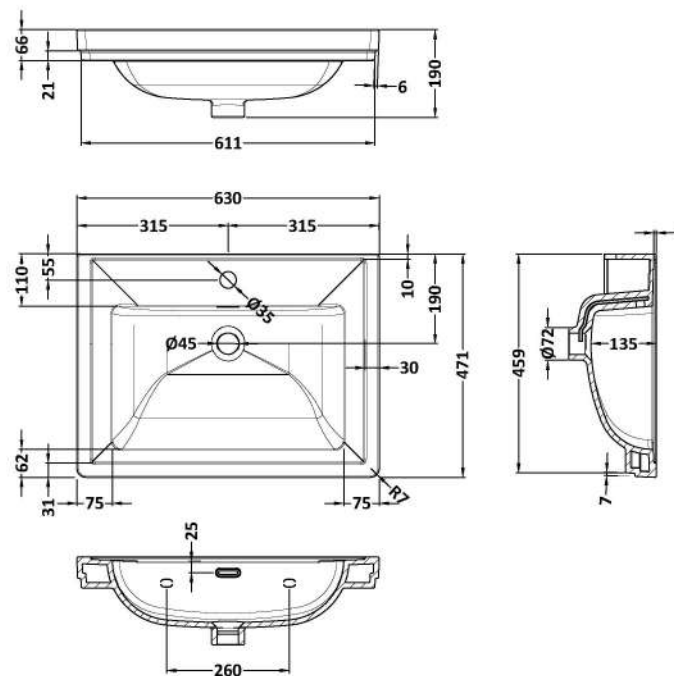

Packaging Dimensions

Height (mm):	840
Width (mm):	651
Depth (mm):	511
Gross Weight (kg):	30

Packaging Data

Box Colour:	Brown Cardboard Box
Box Qty:	0
Label Size:	0 x 0
Label Colour:	White Label
Label Qty:	0

Outer Box Dimensions (If Applicable)

Height (mm):	
Width (mm):	
Depth (mm):	
Gross Weight (kg):	
Barcode:	5056211817994

Product Details

Country of Origin:	Ireland
Fitting Instruction:	No
CE & UKCA:	
FSC Certified Materials:	Yes
Colour:	Storm Grey
Construction Method:	Cam & Wood Dowel
Construction Type:	Rigid
Cabinet Finish:	Mdf Vinyl Textured Woodgrain
Fascia Finish:	Mdf Vinyl Textured Woodgrain
Cabinet Thickness (mm):	18
Fascia Thickness (mm):	18
Drawer Included:	No
Drawer Type:	Not Applicable
No of Shelves:	1
Hinge Type:	95 Degree Inset Clip-On S/C
Hinge Included:	Yes
Adjustable Legs:	Not Applicable
Fixings Included:	Not Required
Handle Style:	Traditional
Waste Shroud:	No
Handle Included:	Yes
Handle Type:	Knob

Sales Code: CBM503

Description: 600 Classic Basin (640X472x185) 1Th

Product Dimensions

Height (mm):	0
Width (mm):	0
Depth (mm):	0
Nett Weight (kg):	17

Packaging Dimensions

Height (mm):	490
Width (mm):	650
Depth (mm):	220
Gross Weight (kg):	17.3

Packaging Data

Box Colour:	Brown Cardboard Box - Printed
Box Qty:	0
Label Size:	0 x 0
Label Colour:	White Label
Label Qty:	0

Outer Box Dimensions (If Applicable)

Height (mm):	
Width (mm):	
Depth (mm):	
Gross Weight (kg):	
Barcode:	5056462643656