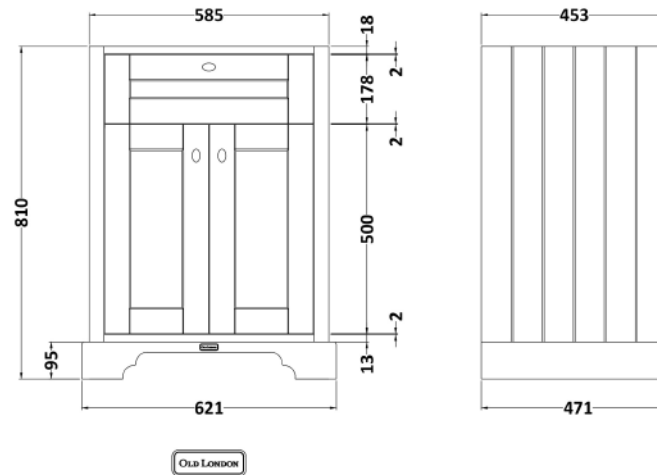

Sales Code: LOF204

Description: 600 2-Door Unit & Classic Basin 1Th

Packaging Details

Barcode: 5056678418086

Sales Code: LON203

Description: 600 2-Door Basin Unit

Product Dimensions

Height (mm):	810
Width (mm):	621
Depth (mm):	471
Nett Weight (kg):	29.5

Packaging Dimensions

Height (mm):	840
Width (mm):	651
Depth (mm):	511
Gross Weight (kg):	30

Packaging Data

Box Colour:	Brown Cardboard Box
Box Qty:	0
Label Size:	0 x 0
Label Colour:	White Label
Label Qty:	0

Outer Box Dimensions (If Applicable)

Height (mm):	
Width (mm):	
Depth (mm):	
Gross Weight (kg):	
Barcode:	5056211817994

Product Details

Country of Origin:	Ireland
Fitting Instruction:	No
CE & UKCA:	
FSC Certified Materials:	Yes
Colour:	Storm Grey
Construction Method:	Cam & Wood Dowel
Construction Type:	Rigid
Cabinet Finish:	Mdf Vinyl Textured Woodgrain
Fascia Finish:	Mdf Vinyl Textured Woodgrain
Cabinet Thickness (mm):	18
Fascia Thickness (mm):	18
Drawer Included:	No
Drawer Type:	Not Applicable
No of Shelves:	1
Hinge Type:	95 Degree Inset Clip-On S/C
Hinge Included:	Yes
Adjustable Legs:	Not Applicable
Fixings Included:	Not Required
Handle Style:	Traditional
Waste Shroud:	No
Handle Included:	Yes
Handle Type:	Knob

Sales Code: CBM503

Description: 600 Classic Basin (640X472x185) 1Th

Product Dimensions

Height (mm):	0
Width (mm):	0
Depth (mm):	0
Nett Weight (kg):	17

Packaging Dimensions

Height (mm):	490
Width (mm):	650
Depth (mm):	220
Gross Weight (kg):	17.3