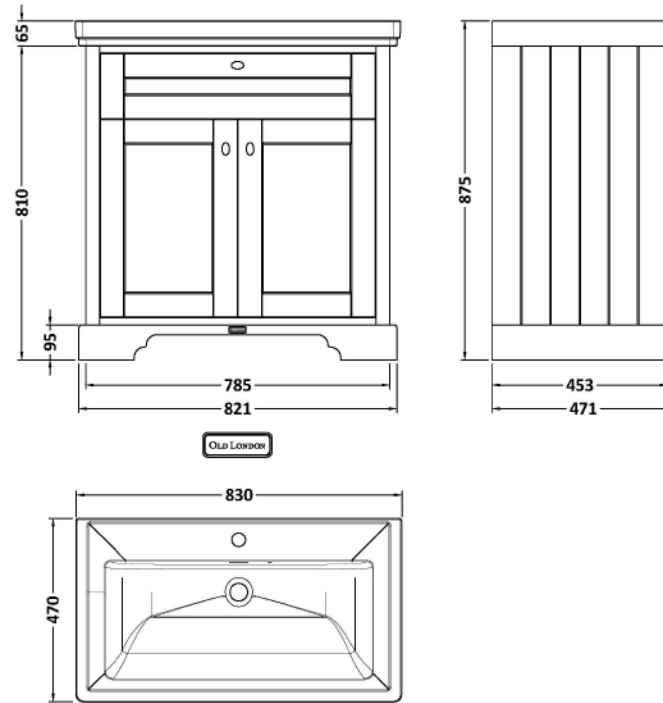

Sales Code: LOF206

Description: 800 2-Door Unit & Classic Basin 1Th

Packaging Details

Barcode: 5056678418161

Sales Code: LON205

Description: 800 2-Door Basin Unit

Product Dimensions

Height (mm):	810
Width (mm):	821
Depth (mm):	471
Nett Weight (kg):	35.5

Packaging Dimensions

Height (mm):	851
Width (mm):	854
Depth (mm):	511
Gross Weight (kg):	36

Packaging Data

Box Colour:	Brown Cardboard Box
Box Qty:	0
Label Size:	0 x 0
Label Colour:	White Label
Label Qty:	0

Outer Box Dimensions (If Applicable)

Height (mm):	
Width (mm):	
Depth (mm):	
Gross Weight (kg):	
Barcode:	5056211818021

Product Details

Country of Origin:	Ireland
Fitting Instruction:	No
CE & UKCA:	
FSC Certified Materials:	Yes
Colour:	Storm Grey
Construction Method:	Cam & Wood Dowel
Construction Type:	Rigid
Cabinet Finish:	Mdf Vinyl Textured Woodgrain
Fascia Finish:	Mdf Vinyl Textured Woodgrain
Cabinet Thickness (mm):	18
Fascia Thickness (mm):	18
Drawer Included:	No
Drawer Type:	Not Applicable
No of Shelves:	1
Hinge Type:	95 Degree Inset Clip-On S/C
Hinge Included:	Yes
Adjustable Legs:	Not Applicable
Fixings Included:	Not Required
Handle Style:	Traditional
Waste Shroud:	No
Handle Included:	Yes
Handle Type:	Knob

Sales Code: CBM505

Description: 800 Classic Basin (840X472x185) 1Th

Product Dimensions

Height (mm):	0
Width (mm):	0
Depth (mm):	0
Nett Weight (kg):	22.2

Packaging Dimensions

Height (mm):	490
Width (mm):	850
Depth (mm):	220
Gross Weight (kg):	22.5