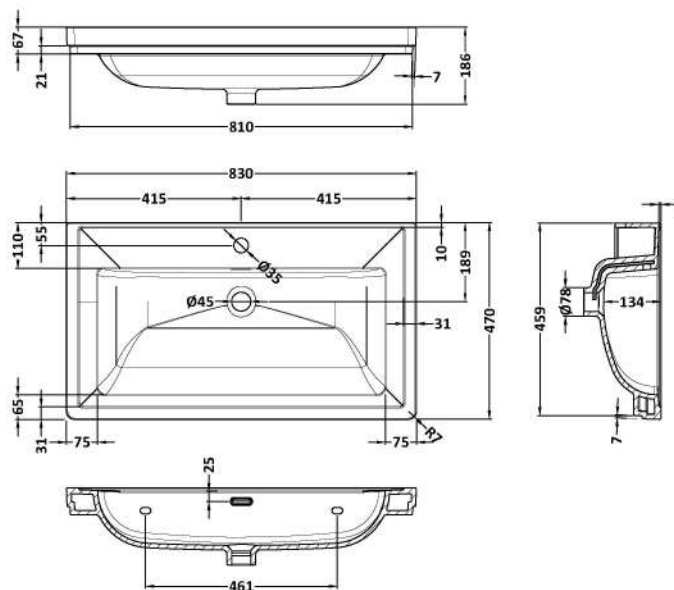

Packaging Dimensions

Height (mm):	851
Width (mm):	854
Depth (mm):	511
Gross Weight (kg):	36

Packaging Data

Box Colour:	Brown Cardboard Box
Box Qty:	0
Label Size:	0 x 0
Label Colour:	White Label
Label Qty:	0

Outer Box Dimensions (If Applicable)

Height (mm):	
Width (mm):	
Depth (mm):	
Gross Weight (kg):	
Barcode:	5056211818021

Product Details

Country of Origin:	Ireland
Fitting Instruction:	No
CE & UKCA:	
FSC Certified Materials:	Yes
Colour:	Storm Grey
Construction Method:	Cam & Wood Dowel
Construction Type:	Rigid
Cabinet Finish:	Mdf Vinyl Textured Woodgrain
Fascia Finish:	Mdf Vinyl Textured Woodgrain
Cabinet Thickness (mm):	18
Fascia Thickness (mm):	18
Drawer Included:	No
Drawer Type:	Not Applicable
No of Shelves:	1
Hinge Type:	95 Degree Inset Clip-On S/C
Hinge Included:	Yes
Adjustable Legs:	Not Applicable
Fixings Included:	Not Required
Handle Style:	Traditional
Waste Shroud:	No
Handle Included:	Yes
Handle Type:	Knob

Sales Code: CBM505

Description: 800 Classic Basin (840X472x185) 1Th

Product Dimensions

Height (mm):	0
Width (mm):	0
Depth (mm):	0
Nett Weight (kg):	22.2

Packaging Dimensions

Height (mm):	490
Width (mm):	850
Depth (mm):	220
Gross Weight (kg):	22.5

Packaging Data

Box Colour:	Brown Cardboard Box - Printed
Box Qty:	0
Label Size:	0 x 0
Label Colour:	White Label
Label Qty:	0

Outer Box Dimensions (If Applicable)

Height (mm):	
Width (mm):	
Depth (mm):	
Gross Weight (kg):	
Barcode:	5056462643670