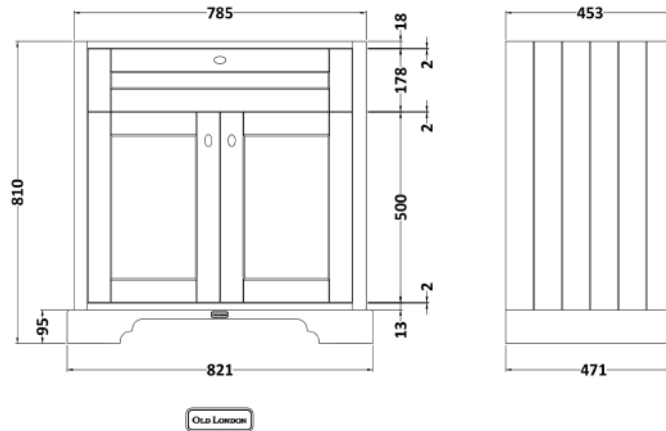

Sales Code: LOF206

Description: 800 2-Door Unit & Classic Basin 1Th

Packaging Details

Barcode: 5056678418161

Sales Code: LON205

Description: 800 2-Door Basin Unit

Product Dimensions

Height (mm):	810
Width (mm):	821
Depth (mm):	471
Nett Weight (kg):	35.5

Packaging Dimensions

Height (mm):	851
Width (mm):	854
Depth (mm):	511
Gross Weight (kg):	36

Packaging Data

Box Colour:	Brown Cardboard Box
Box Qty:	0
Label Size:	0 x 0
Label Colour:	White Label
Label Qty:	0

Outer Box Dimensions (If Applicable)

Height (mm):	
Width (mm):	
Depth (mm):	
Gross Weight (kg):	
Barcode:	5056211818021

Product Details

Country of Origin:	Ireland
Fitting Instruction:	No
CE & UKCA:	
FSC Certified Materials:	Yes
Colour:	Storm Grey
Construction Method:	Cam & Wood Dowel
Construction Type:	Rigid
Cabinet Finish:	Mdf Vinyl Textured Woodgrain
Fascia Finish:	Mdf Vinyl Textured Woodgrain
Cabinet Thickness (mm):	18
Fascia Thickness (mm):	18
Drawer Included:	No
Drawer Type:	Not Applicable
No of Shelves:	1
Hinge Type:	95 Degree Inset Clip-On S/C
Hinge Included:	Yes
Adjustable Legs:	Not Applicable
Fixings Included:	Not Required
Handle Style:	Traditional
Waste Shroud:	No
Handle Included:	Yes
Handle Type:	Knob

Sales Code: CBM505

Description: 800 Classic Basin (840X472x185) 1Th

Product Dimensions

Height (mm):	0
Width (mm):	0
Depth (mm):	0
Nett Weight (kg):	22.2

Packaging Dimensions

Height (mm):	490
Width (mm):	850
Depth (mm):	220
Gross Weight (kg):	22.5