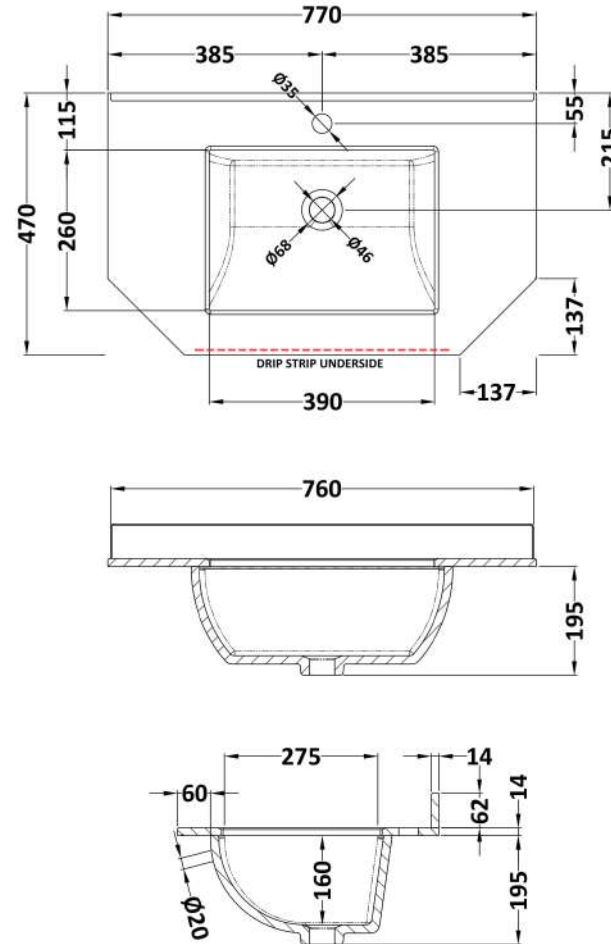

Packaging Dimensions

Height (mm):	850
Width (mm):	805
Depth (mm):	510
Gross Weight (kg):	33

Packaging Data

Box Colour:	Brown Cardboard Box
Box Qty:	1
Label Size:	150 x 100
Label Colour:	White Label
Label Qty:	2

Outer Box Dimensions (If Applicable)

Height (mm):	
Width (mm):	
Depth (mm):	
Gross Weight (kg):	
Barcode:	5056211871828

Product Details

Country of Origin:	Ireland
Fitting Instruction:	No
CE Certification:	
FSC Certified Materials:	Yes
Colour:	Storm Grey
Construction Method:	Cam & Wood Dowel
Construction Type:	Rigid
Cabinet Finish:	Mdf Vinyl Textured Woodgrain
Fascia Finish:	Mdf Vinyl Textured Woodgrain
Cabinet Thickness (mm):	18
Fascia Thickness (mm):	18
Drawer Included:	No
Drawer Type:	Not Applicable
No of Shelves:	1
Hinge Type:	95 Degree Inset Clip-On S/C
Hinge Included:	Yes
Adjustable Legs:	Not Applicable
Fixings Included:	Not Required
Handle Style:	Traditional
Waste Shroud:	No
Handle Included:	Yes
Handle Type:	Knob

Sales Code: LOM265

Description: 750 Single Bowl Angled Marble Top 1Th

Product Dimensions

Height (mm):	268
Width (mm):	770
Depth (mm):	470
Nett Weight (kg):	18

Packaging Dimensions

Height (mm):	250
Width (mm):	860
Depth (mm):	580
Gross Weight (kg):	18.5

Packaging Data

Box Colour:	White Cardboard Box
Box Qty:	1
Label Size:	100 x 50
Label Colour:	White Label
Label Qty:	2

Outer Box Dimensions (If Applicable)

Height (mm):	
Width (mm):	
Depth (mm):	
Gross Weight (kg):	
Barcode:	5056211871651