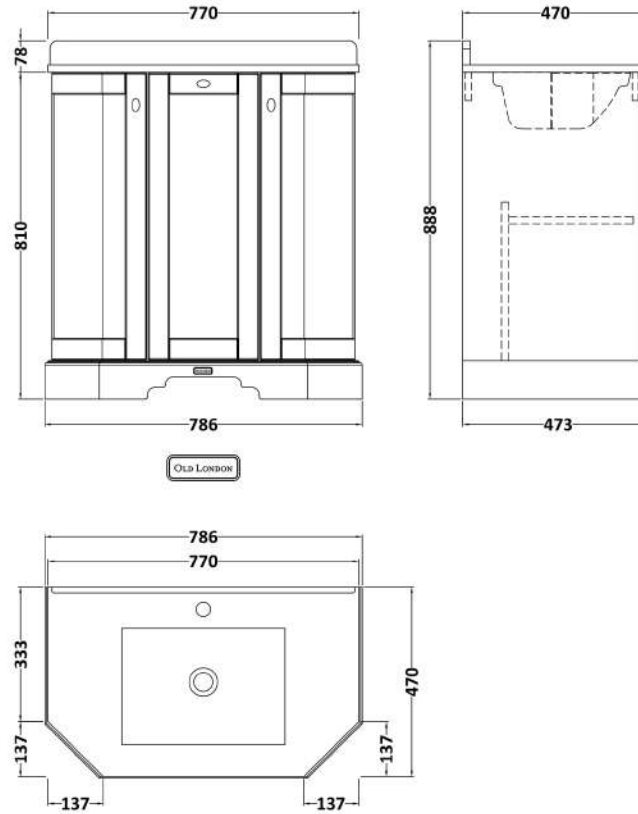

Sales Code: LOF216

Description: 750 3-Door Angled Unit & Marble Top 1Th

Packaging Details

Barcode: 5056462602554

Sales Code: LON204

Description: 750 3-Door Angled Basin Unit

Product Dimensions

Height (mm):	810
Width (mm):	786
Depth (mm):	473
Nett Weight (kg):	32.5

Packaging Dimensions

Height (mm):	850
Width (mm):	805
Depth (mm):	510
Gross Weight (kg):	33

Packaging Data

Box Colour:	Brown Cardboard Box
Box Qty:	1
Label Size:	150 x 100
Label Colour:	White Label
Label Qty:	2

Outer Box Dimensions (If Applicable)

Height (mm):	
Width (mm):	
Depth (mm):	
Gross Weight (kg):	
Barcode:	5056211871828

Product Details

Country of Origin:	Ireland
Fitting Instruction:	No
CE Certification:	
FSC Certified Materials:	Yes
Colour:	Storm Grey
Construction Method:	Cam & Wood Dowel
Construction Type:	Rigid
Cabinet Finish:	Mdf Vinyl Textured Woodgrain
Fascia Finish:	Mdf Vinyl Textured Woodgrain
Cabinet Thickness (mm):	18
Fascia Thickness (mm):	18
Drawer Included:	No
Drawer Type:	Not Applicable
No of Shelves:	1
Hinge Type:	95 Degree Inset Clip-On S/C
Hinge Included:	Yes
Adjustable Legs:	Not Applicable
Fixings Included:	Not Required
Handle Style:	Traditional
Waste Shroud:	No
Handle Included:	Yes
Handle Type:	Knob

Sales Code: LOM265

Description: 750 Single Bowl Angled Marble Top 1Th

Product Dimensions

Height (mm):	268
Width (mm):	770
Depth (mm):	470
Nett Weight (kg):	18

Packaging Dimensions

Height (mm):	250
Width (mm):	860
Depth (mm):	580
Gross Weight (kg):	18.5