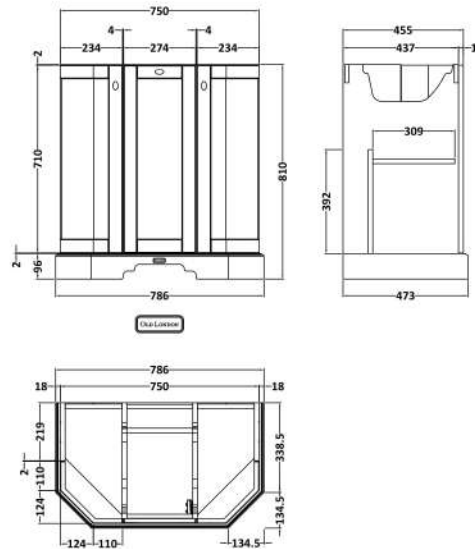

Sales Code: LOF216

Description: 750 3-Door Angled Unit & Marble Top 1Th

Packaging Details

Barcode: 5056462602554

Sales Code: LON204

Description: 750 3-Door Angled Basin Unit

Product Dimensions

Height (mm):	810
Width (mm):	786
Depth (mm):	473
Nett Weight (kg):	32.5

Packaging Dimensions

Height (mm):	850
Width (mm):	805
Depth (mm):	510
Gross Weight (kg):	33

Packaging Data

Box Colour:	Brown Cardboard Box
Box Qty:	1
Label Size:	150 x 100
Label Colour:	White Label
Label Qty:	2

Outer Box Dimensions (If Applicable)

Height (mm):	
Width (mm):	
Depth (mm):	
Gross Weight (kg):	
Barcode:	5056211871828

Product Details

Country of Origin:	Ireland
Fitting Instruction:	No
CE Certification:	
FSC Certified Materials:	Yes
Colour:	Storm Grey
Construction Method:	Cam & Wood Dowel
Construction Type:	Rigid
Cabinet Finish:	Mdf Vinyl Textured Woodgrain
Fascia Finish:	Mdf Vinyl Textured Woodgrain
Cabinet Thickness (mm):	18
Fascia Thickness (mm):	18
Drawer Included:	No
Drawer Type:	Not Applicable
No of Shelves:	1
Hinge Type:	95 Degree Inset Clip-On S/C
Hinge Included:	Yes
Adjustable Legs:	Not Applicable
Fixings Included:	Not Required
Handle Style:	Traditional
Waste Shroud:	No
Handle Included:	Yes
Handle Type:	Knob

Sales Code: LOM265

Description: 750 Single Bowl Angled Marble Top 1Th

Product Dimensions

Height (mm):	268
Width (mm):	770
Depth (mm):	470
Nett Weight (kg):	18

Packaging Dimensions

Height (mm):	250
Width (mm):	860
Depth (mm):	580
Gross Weight (kg):	18.5