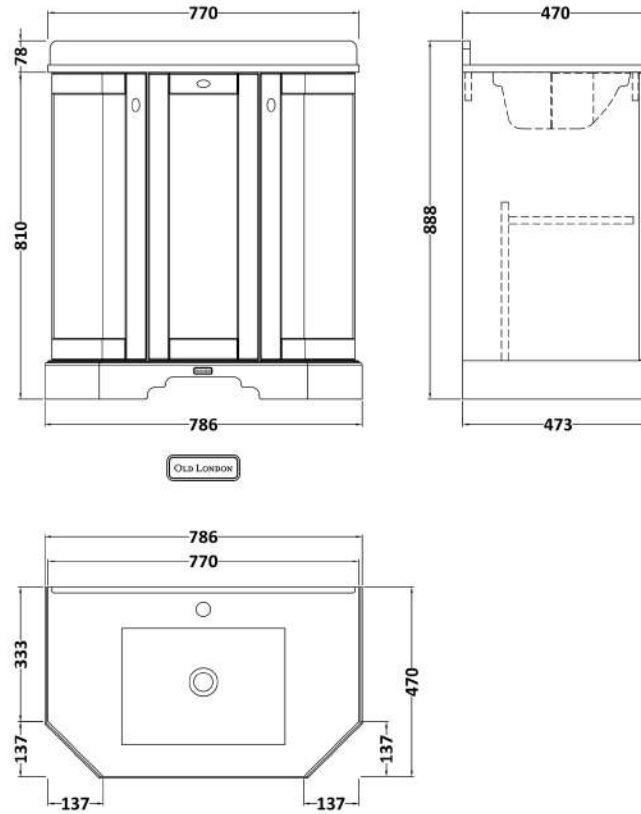

Sales Code: LOF217

Description: 750 3-Door Angled Unit & Marble Top 1Th

Packaging Details

Barcode: 5056462602547

Sales Code: LON204

Description: 750 3-Door Angled Basin Unit

Product Dimensions

Height (mm):	810
Width (mm):	786
Depth (mm):	473
Nett Weight (kg):	32.5

Packaging Dimensions

Height (mm):	850
Width (mm):	805
Depth (mm):	510
Gross Weight (kg):	33

Packaging Data

Box Colour:	Brown Cardboard Box
Box Qty:	1
Label Size:	150 x 100
Label Colour:	White Label
Label Qty:	2

Outer Box Dimensions (If Applicable)

Height (mm):	
Width (mm):	
Depth (mm):	
Gross Weight (kg):	
Barcode:	5056211871828

Product Details

Country of Origin:	Ireland
Fitting Instruction:	No
CE Certification:	
FSC Certified Materials:	Yes
Colour:	Storm Grey
Construction Method:	Cam & Wood Dowel
Construction Type:	Rigid
Cabinet Finish:	Mdf Vinyl Textured Woodgrain
Fascia Finish:	Mdf Vinyl Textured Woodgrain
Cabinet Thickness (mm):	18
Fascia Thickness (mm):	18
Drawer Included:	No
Drawer Type:	Not Applicable
No of Shelves:	1
Hinge Type:	95 Degree Inset Clip-On S/C
Hinge Included:	Yes
Adjustable Legs:	Not Applicable
Fixings Included:	Not Required
Handle Style:	Traditional
Waste Shroud:	No
Handle Included:	Yes
Handle Type:	Knob

Sales Code: LOM264

Description: 750 Single Bowl Angled Marble Top 1Th

Product Dimensions

Height (mm):	268
Width (mm):	770
Depth (mm):	470
Nett Weight (kg):	18

Packaging Dimensions

Height (mm):	250
Width (mm):	860
Depth (mm):	580
Gross Weight (kg):	18.5