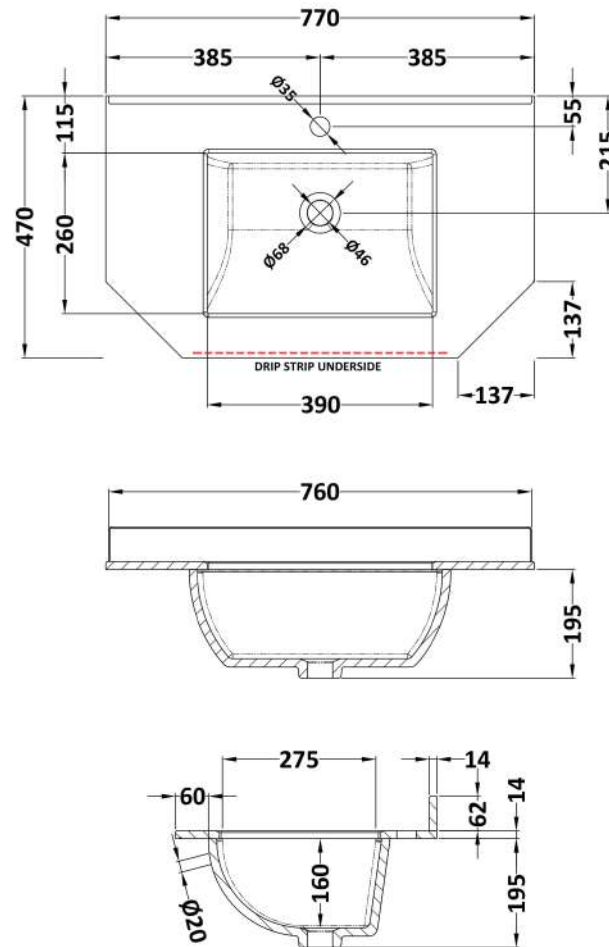

Packaging Dimensions

Height (mm):	850
Width (mm):	805
Depth (mm):	510
Gross Weight (kg):	33

Packaging Data

Box Colour:	Brown Cardboard Box
Box Qty:	1
Label Size:	150 x 100
Label Colour:	White Label
Label Qty:	2

Outer Box Dimensions (If Applicable)

Height (mm):	
Width (mm):	
Depth (mm):	
Gross Weight (kg):	
Barcode:	5056211871828

Product Details

Country of Origin:	Ireland
Fitting Instruction:	No
CE Certification:	
FSC Certified Materials:	Yes
Colour:	Storm Grey
Construction Method:	Cam & Wood Dowel
Construction Type:	Rigid
Cabinet Finish:	Mdf Vinyl Textured Woodgrain
Fascia Finish:	Mdf Vinyl Textured Woodgrain
Cabinet Thickness (mm):	18
Fascia Thickness (mm):	18
Drawer Included:	No
Drawer Type:	Not Applicable
No of Shelves:	1
Hinge Type:	95 Degree Inset Clip-On S/C
Hinge Included:	Yes
Adjustable Legs:	Not Applicable
Fixings Included:	Not Required
Handle Style:	Traditional
Waste Shroud:	No
Handle Included:	Yes
Handle Type:	Knob

Sales Code: LOM264

Description: 750 Single Bowl Angled Marble Top 1Th

Product Dimensions

Height (mm):	268
Width (mm):	770
Depth (mm):	470
Nett Weight (kg):	18

Packaging Dimensions

Height (mm):	250
Width (mm):	860
Depth (mm):	580
Gross Weight (kg):	18.5

Packaging Data

Box Colour:	White Cardboard Box
Box Qty:	1
Label Size:	100 x 50
Label Colour:	White Label
Label Qty:	2

Outer Box Dimensions (If Applicable)

Height (mm):	
Width (mm):	
Depth (mm):	
Gross Weight (kg):	
Barcode:	5056211871668