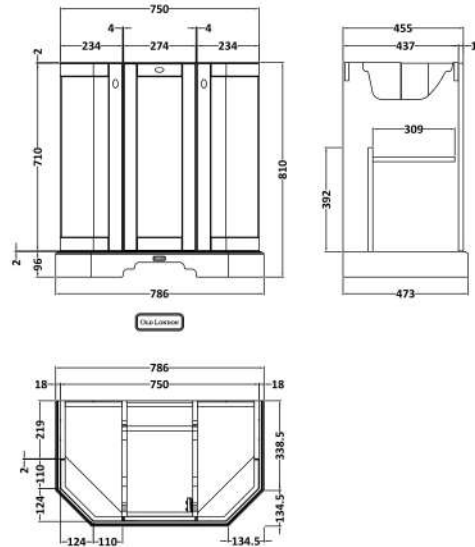

Sales Code: LOF217

Description: 750 3-Door Angled Unit & Marble Top 1Th

Packaging Details

Barcode: 5056462602547

Sales Code: LON204

Description: 750 3-Door Angled Basin Unit

Product Dimensions

Height (mm):	810
Width (mm):	786
Depth (mm):	473
Nett Weight (kg):	32.5

Packaging Dimensions

Height (mm):	850
Width (mm):	805
Depth (mm):	510
Gross Weight (kg):	33

Packaging Data

Box Colour:	Brown Cardboard Box
Box Qty:	1
Label Size:	150 x 100
Label Colour:	White Label
Label Qty:	2

Outer Box Dimensions (If Applicable)

Height (mm):	
Width (mm):	
Depth (mm):	
Gross Weight (kg):	
Barcode:	5056211871828

Product Details

Country of Origin:	Ireland
Fitting Instruction:	No
CE Certification:	
FSC Certified Materials:	Yes
Colour:	Storm Grey
Construction Method:	Cam & Wood Dowel
Construction Type:	Rigid
Cabinet Finish:	Mdf Vinyl Textured Woodgrain
Fascia Finish:	Mdf Vinyl Textured Woodgrain
Cabinet Thickness (mm):	18
Fascia Thickness (mm):	18
Drawer Included:	No
Drawer Type:	Not Applicable
No of Shelves:	1
Hinge Type:	95 Degree Inset Clip-On S/C
Hinge Included:	Yes
Adjustable Legs:	Not Applicable
Fixings Included:	Not Required
Handle Style:	Traditional
Waste Shroud:	No
Handle Included:	Yes
Handle Type:	Knob

Sales Code: LOM264

Description: 750 Single Bowl Angled Marble Top 1Th

Product Dimensions

Height (mm):	268
Width (mm):	770
Depth (mm):	470
Nett Weight (kg):	18

Packaging Dimensions

Height (mm):	250
Width (mm):	860
Depth (mm):	580
Gross Weight (kg):	18.5