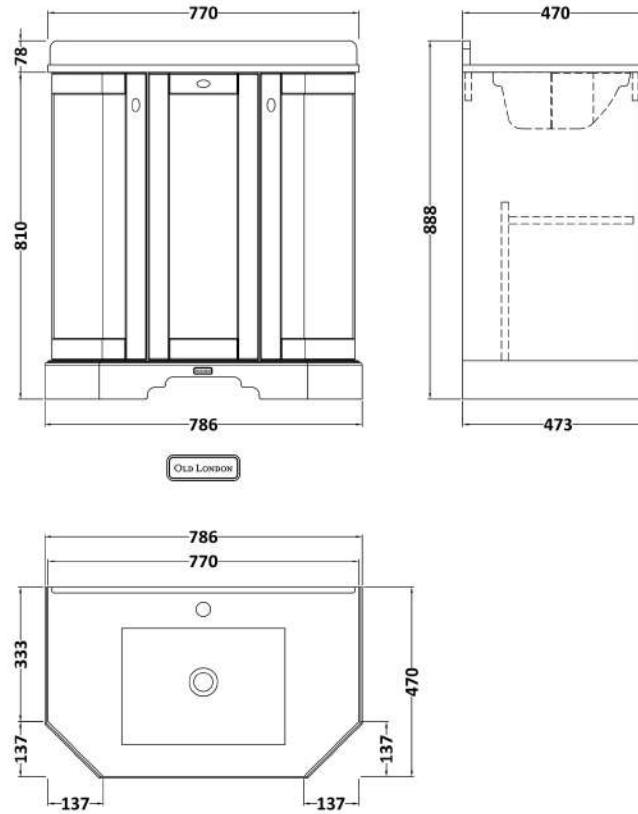

Sales Code: LOF218

Description: 750 3-Door Angled Unit & Marble Top 1Th

Packaging Details

Barcode: 5056462602530

Sales Code: LON204

Description: 750 3-Door Angled Basin Unit

Product Dimensions

Height (mm):	810
Width (mm):	786
Depth (mm):	473
Nett Weight (kg):	32.5

Packaging Dimensions

Height (mm):	850
Width (mm):	805
Depth (mm):	510
Gross Weight (kg):	33

Packaging Data

Box Colour:	Brown Cardboard Box
Box Qty:	1
Label Size:	150 x 100
Label Colour:	White Label
Label Qty:	2

Outer Box Dimensions (If Applicable)

Height (mm):	
Width (mm):	
Depth (mm):	
Gross Weight (kg):	
Barcode:	5056211871828

Product Details

Country of Origin:	Ireland
Fitting Instruction:	No
CE Certification:	
FSC Certified Materials:	Yes
Colour:	Storm Grey
Construction Method:	Cam & Wood Dowel
Construction Type:	Rigid
Cabinet Finish:	Mdf Vinyl Textured Woodgrain
Fascia Finish:	Mdf Vinyl Textured Woodgrain
Cabinet Thickness (mm):	18
Fascia Thickness (mm):	18
Drawer Included:	No
Drawer Type:	Not Applicable
No of Shelves:	1
Hinge Type:	95 Degree Inset Clip-On S/C
Hinge Included:	Yes
Adjustable Legs:	Not Applicable
Fixings Included:	Not Required
Handle Style:	Traditional
Waste Shroud:	No
Handle Included:	Yes
Handle Type:	Knob

Sales Code: LOM263

Description: 750 Single Bowl Angled Marble Top 1Th

Product Dimensions

Height (mm):	268
Width (mm):	770
Depth (mm):	470
Nett Weight (kg):	18

Packaging Dimensions

Height (mm):	250
Width (mm):	860
Depth (mm):	580
Gross Weight (kg):	18.5