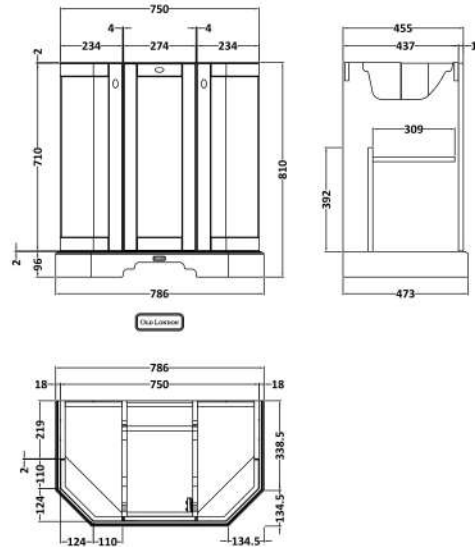

Sales Code: LOF218

Description: 750 3-Door Angled Unit & Marble Top 1Th

Packaging Details

Barcode: 5056462602530

Sales Code: LON204

Description: 750 3-Door Angled Basin Unit

Product Dimensions

Height (mm):	810
Width (mm):	786
Depth (mm):	473
Nett Weight (kg):	32.5

Packaging Dimensions

Height (mm):	850
Width (mm):	805
Depth (mm):	510
Gross Weight (kg):	33

Packaging Data

Box Colour:	Brown Cardboard Box
Box Qty:	1
Label Size:	150 x 100
Label Colour:	White Label
Label Qty:	2

Outer Box Dimensions (If Applicable)

Height (mm):	
Width (mm):	
Depth (mm):	
Gross Weight (kg):	
Barcode:	5056211871828

Product Details

Country of Origin:	Ireland
Fitting Instruction:	No
CE Certification:	
FSC Certified Materials:	Yes
Colour:	Storm Grey
Construction Method:	Cam & Wood Dowel
Construction Type:	Rigid
Cabinet Finish:	Mdf Vinyl Textured Woodgrain
Fascia Finish:	Mdf Vinyl Textured Woodgrain
Cabinet Thickness (mm):	18
Fascia Thickness (mm):	18
Drawer Included:	No
Drawer Type:	Not Applicable
No of Shelves:	1
Hinge Type:	95 Degree Inset Clip-On S/C
Hinge Included:	Yes
Adjustable Legs:	Not Applicable
Fixings Included:	Not Required
Handle Style:	Traditional
Waste Shroud:	No
Handle Included:	Yes
Handle Type:	Knob

Sales Code: LOM263

Description: 750 Single Bowl Angled Marble Top 1Th

Product Dimensions

Height (mm):	268
Width (mm):	770
Depth (mm):	470
Nett Weight (kg):	18

Packaging Dimensions

Height (mm):	250
Width (mm):	860
Depth (mm):	580
Gross Weight (kg):	18.5