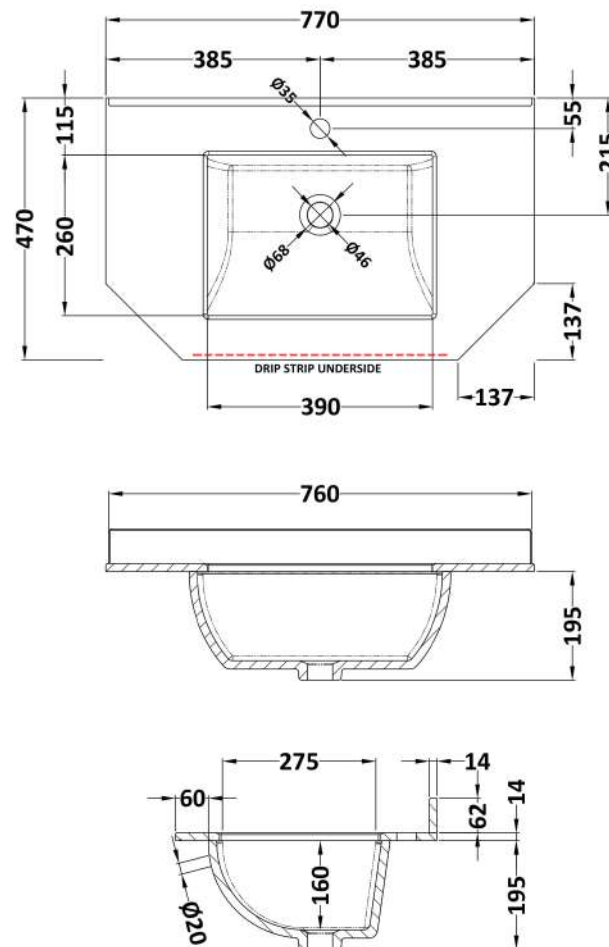

Packaging Dimensions

Height (mm):	850
Width (mm):	805
Depth (mm):	510
Gross Weight (kg):	33

Packaging Data

Box Colour:	Brown Cardboard Box
Box Qty:	1
Label Size:	150 x 100
Label Colour:	White Label
Label Qty:	2

Outer Box Dimensions (If Applicable)

Height (mm):	
Width (mm):	
Depth (mm):	
Gross Weight (kg):	
Barcode:	5056211871828

Product Details

Country of Origin:	Ireland
Fitting Instruction:	No
CE Certification:	
FSC Certified Materials:	Yes
Colour:	Storm Grey
Construction Method:	Cam & Wood Dowel
Construction Type:	Rigid
Cabinet Finish:	Mdf Vinyl Textured Woodgrain
Fascia Finish:	Mdf Vinyl Textured Woodgrain
Cabinet Thickness (mm):	18
Fascia Thickness (mm):	18
Drawer Included:	No
Drawer Type:	Not Applicable
No of Shelves:	1
Hinge Type:	95 Degree Inset Clip-On S/C
Hinge Included:	Yes
Adjustable Legs:	Not Applicable
Fixings Included:	Not Required
Handle Style:	Traditional
Waste Shroud:	No
Handle Included:	Yes
Handle Type:	Knob

Sales Code: LOM263

Description: 750 Single Bowl Angled Marble Top 1Th

Product Dimensions

Height (mm):	268
Width (mm):	770
Depth (mm):	470
Nett Weight (kg):	18

Packaging Dimensions

Height (mm):	250
Width (mm):	860
Depth (mm):	580
Gross Weight (kg):	18.5

Packaging Data

Box Colour:	White Cardboard Box
Box Qty:	1
Label Size:	100 x 50
Label Colour:	White Label
Label Qty:	2

Outer Box Dimensions (If Applicable)

Height (mm):	
Width (mm):	
Depth (mm):	
Gross Weight (kg):	
Barcode:	5056211871675