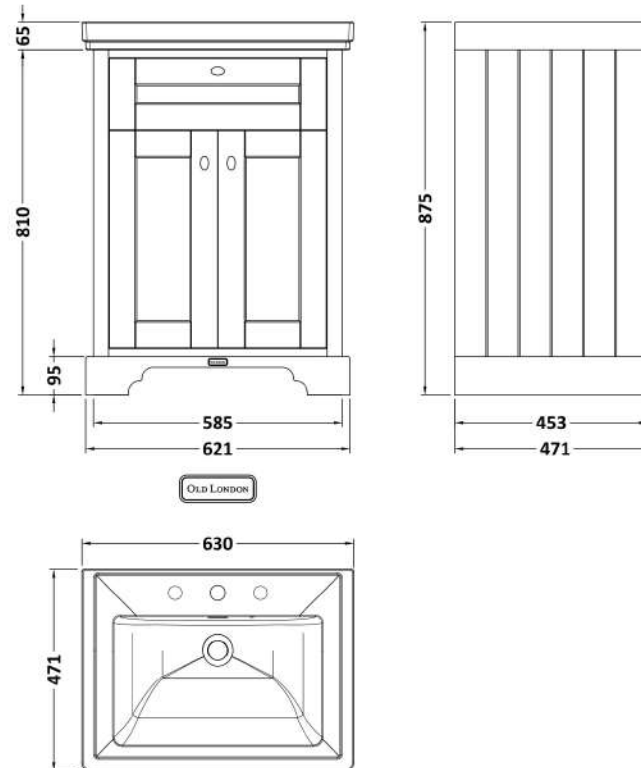

Sales Code: LOF234

Description: 600 2-Door Unit & Classic Basin 3Th

Packaging Details

Barcode: 5056678418123

Sales Code: LON203

Description: 600 2-Door Basin Unit

Product Dimensions

Height (mm):	810
Width (mm):	621
Depth (mm):	471
Nett Weight (kg):	29.5

Packaging Dimensions

Height (mm):	840
Width (mm):	651
Depth (mm):	511
Gross Weight (kg):	30

Packaging Data

Box Colour:	Brown Cardboard Box
Box Qty:	0
Label Size:	0 x 0
Label Colour:	White Label
Label Qty:	0

Outer Box Dimensions (If Applicable)

Height (mm):	
Width (mm):	
Depth (mm):	
Gross Weight (kg):	
Barcode:	5056211817994

Product Details

Country of Origin:	Ireland
Fitting Instruction:	No
CE & UKCA:	
FSC Certified Materials:	Yes
Colour:	Storm Grey
Construction Method:	Cam & Wood Dowel
Construction Type:	Rigid
Cabinet Finish:	Mdf Vinyl Textured Woodgrain
Fascia Finish:	Mdf Vinyl Textured Woodgrain
Cabinet Thickness (mm):	18
Fascia Thickness (mm):	18
Drawer Included:	No
Drawer Type:	Not Applicable
No of Shelves:	1
Hinge Type:	95 Degree Inset Clip-On S/C
Hinge Included:	Yes
Adjustable Legs:	Not Applicable
Fixings Included:	Not Required
Handle Style:	Traditional
Waste Shroud:	No
Handle Included:	Yes
Handle Type:	Knob

Sales Code: CBM533

Description: 600 Classic Basin (640X472x185) 3Th

Product Dimensions

Height (mm):	0
Width (mm):	0
Depth (mm):	0
Nett Weight (kg):	17

Packaging Dimensions

Height (mm):	490
Width (mm):	650
Depth (mm):	220
Gross Weight (kg):	17.3