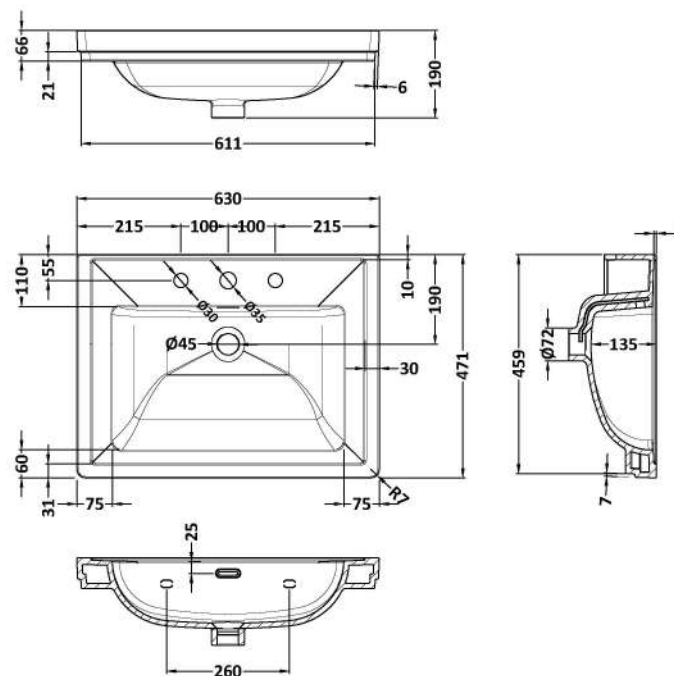

Packaging Dimensions

Height (mm):	840
Width (mm):	651
Depth (mm):	511
Gross Weight (kg):	30

Packaging Data

Box Colour:	Brown Cardboard Box
Box Qty:	0
Label Size:	0 x 0
Label Colour:	White Label
Label Qty:	0

Outer Box Dimensions (If Applicable)

Height (mm):	
Width (mm):	
Depth (mm):	
Gross Weight (kg):	
Barcode:	5056211817994

Product Details

Country of Origin:	Ireland
Fitting Instruction:	No
CE & UKCA:	
FSC Certified Materials:	Yes
Colour:	Storm Grey
Construction Method:	Cam & Wood Dowel
Construction Type:	Rigid
Cabinet Finish:	Mdf Vinyl Textured Woodgrain
Fascia Finish:	Mdf Vinyl Textured Woodgrain
Cabinet Thickness (mm):	18
Fascia Thickness (mm):	18
Drawer Included:	No
Drawer Type:	Not Applicable
No of Shelves:	1
Hinge Type:	95 Degree Inset Clip-On S/C
Hinge Included:	Yes
Adjustable Legs:	Not Applicable
Fixings Included:	Not Required
Handle Style:	Traditional
Waste Shroud:	No
Handle Included:	Yes
Handle Type:	Knob

Sales Code: CBM533

Description: 600 Classic Basin (640X472x185) 3Th

Product Dimensions

Height (mm):	0
Width (mm):	0
Depth (mm):	0
Nett Weight (kg):	17

Packaging Dimensions

Height (mm):	490
Width (mm):	650
Depth (mm):	220
Gross Weight (kg):	17.3

Basins: Tap Hole: Three Tapholes Chain Stay Hole: No
Template: Not Required Waste Type Req: Slotted
Overflow Inc: Yes Overflow Cover: Yes
Inner Bowl Depth (mm): 135 mm