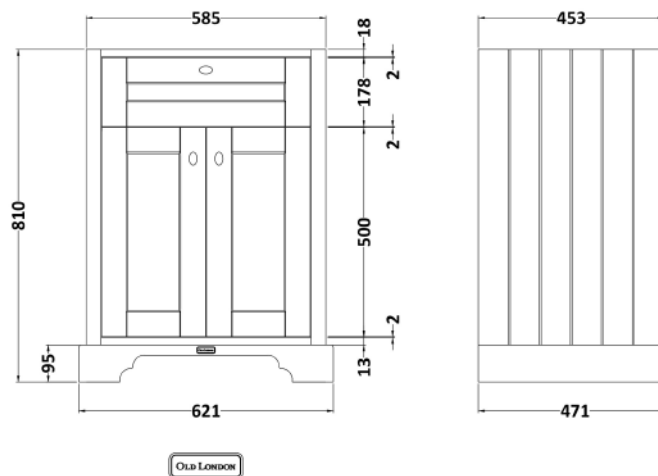

Sales Code: LOF234

Description: 600 2-Door Unit & Classic Basin 3Th

Packaging Details

Barcode: 5056678418123

Sales Code: LON203

Description: 600 2-Door Basin Unit

Product Dimensions

Height (mm):	810
Width (mm):	621
Depth (mm):	471
Nett Weight (kg):	29.5

Packaging Dimensions

Height (mm):	840
Width (mm):	651
Depth (mm):	511
Gross Weight (kg):	30

Packaging Data

Box Colour:	Brown Cardboard Box
Box Qty:	0
Label Size:	0 x 0
Label Colour:	White Label
Label Qty:	0

Outer Box Dimensions (If Applicable)

Height (mm):	
Width (mm):	
Depth (mm):	
Gross Weight (kg):	
Barcode:	5056211817994

Product Details

Country of Origin:	Ireland
Fitting Instruction:	No
CE & UKCA:	
FSC Certified Materials:	Yes
Colour:	Storm Grey
Construction Method:	Cam & Wood Dowel
Construction Type:	Rigid
Cabinet Finish:	Mdf Vinyl Textured Woodgrain
Fascia Finish:	Mdf Vinyl Textured Woodgrain
Cabinet Thickness (mm):	18
Fascia Thickness (mm):	18
Drawer Included:	No
Drawer Type:	Not Applicable
No of Shelves:	1
Hinge Type:	95 Degree Inset Clip-On S/C
Hinge Included:	Yes
Adjustable Legs:	Not Applicable
Fixings Included:	Not Required
Handle Style:	Traditional
Waste Shroud:	No
Handle Included:	Yes
Handle Type:	Knob

Sales Code: CBM533

Description: 600 Classic Basin (640X472x185) 3Th

Product Dimensions

Height (mm):	0
Width (mm):	0
Depth (mm):	0
Nett Weight (kg):	17

Packaging Dimensions

Height (mm):	490
Width (mm):	650
Depth (mm):	220
Gross Weight (kg):	17.3