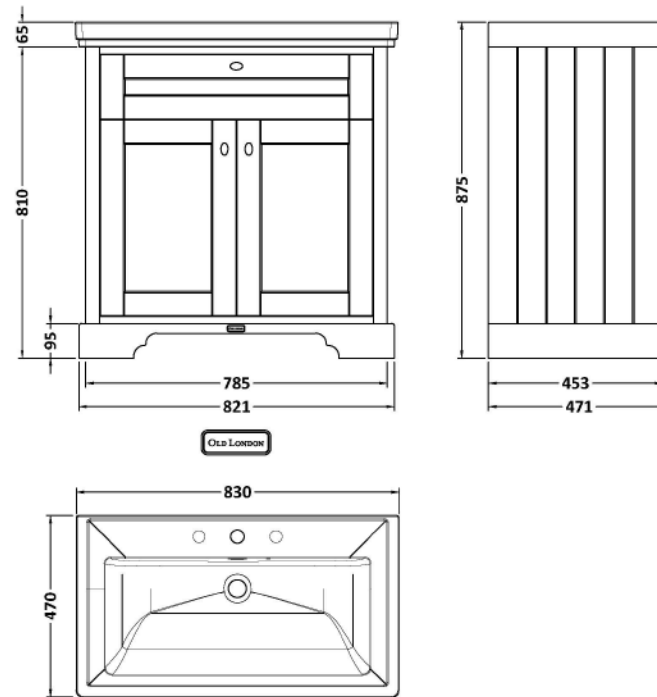

### Packaging Details

Barcode: 5056678418208

Sales Code: LON205

Description: 800 2-Door Basin Unit

### Product Dimensions

Height (mm):	810
Width (mm):	821
Depth (mm):	471
Nett Weight (kg):	35.5

### Packaging Dimensions

Height (mm):	851
Width (mm):	854
Depth (mm):	511
Gross Weight (kg):	36

### Outer Box Dimensions (If Applicable)

Height (mm):	
Width (mm):	
Depth (mm):	
Gross Weight (kg):	
Barcode:	5056211818021