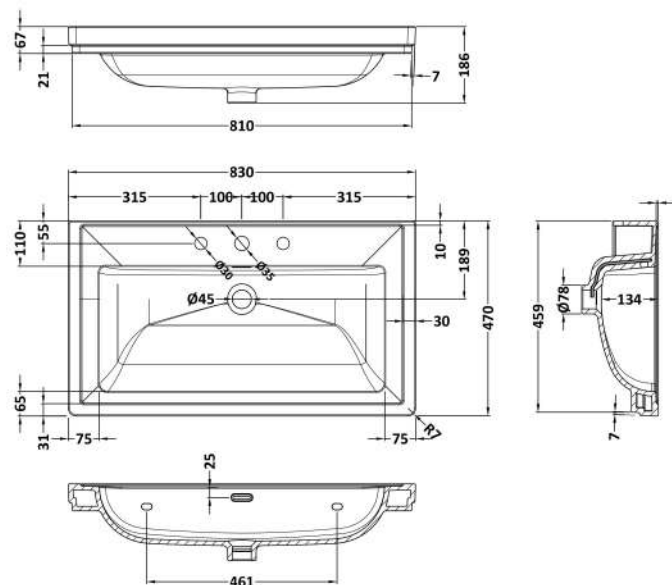

### Product Dimensions

Height (mm):	810
Width (mm):	821
Depth (mm):	471
Nett Weight (kg):	35.5

### Packaging Dimensions

Height (mm):	851
Width (mm):	854
Depth (mm):	511
Gross Weight (kg):	36

### Outer Box Dimensions (If Applicable)

Height (mm):	
Width (mm):	
Depth (mm):	
Gross Weight (kg):	
Barcode:	5056211818021

Sales Code: CBM535

Description: 800 Classic Basin (840X472x185) 3Th

**Product Dimensions**

Height (mm):	0
Width (mm):	0
Depth (mm):	0
Nett Weight (kg):	22.2

**Packaging Dimensions**

Height (mm):	490
Width (mm):	850
Depth (mm):	220
Gross Weight (kg):	22.5