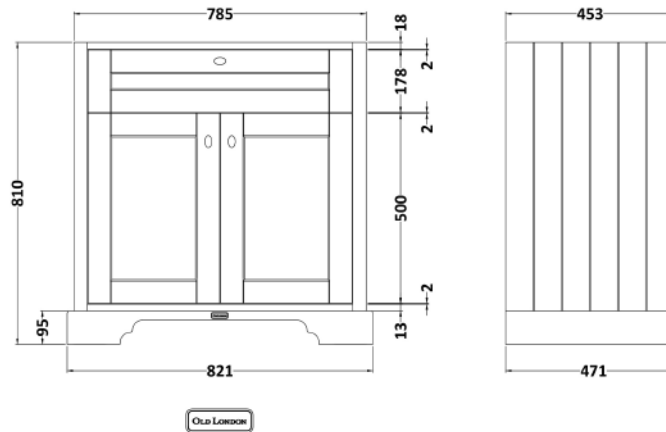

### Product Dimensions

Height (mm):	810
Width (mm):	821
Depth (mm):	471
Nett Weight (kg):	35.5

### Packaging Dimensions

Height (mm):	851
Width (mm):	854
Depth (mm):	511
Gross Weight (kg):	36

### Outer Box Dimensions (If Applicable)

Height (mm):	
Width (mm):	
Depth (mm):	
Gross Weight (kg):	
Barcode:	5056211818021

Sales Code: CBM535

Description: 800 Classic Basin (840X472x185) 3Th

**Product Dimensions**

Height (mm):	0
Width (mm):	0
Depth (mm):	0
Nett Weight (kg):	22.2

**Packaging Dimensions**

Height (mm):	490
Width (mm):	850
Depth (mm):	220
Gross Weight (kg):	22.5