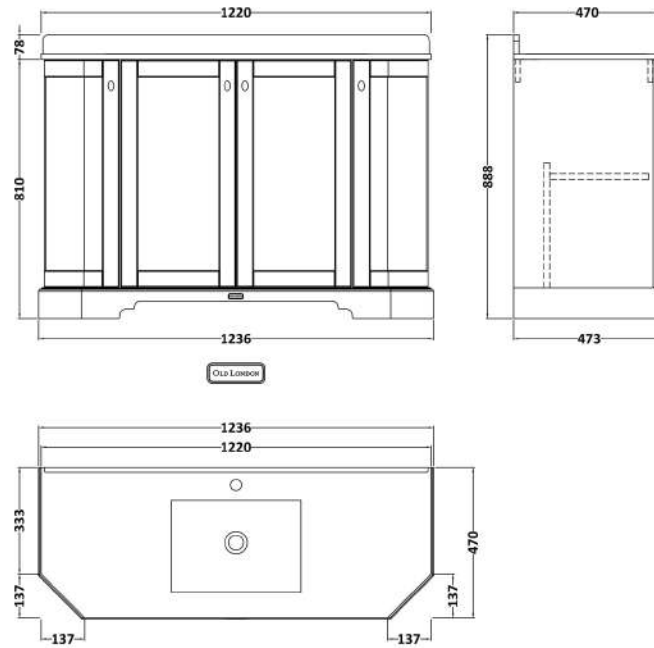

Sales Code: LOF260

Description: 1200 4-Door Angled Unit & Marble Top 1Th

Packaging Details

Barcode: 5056462602912