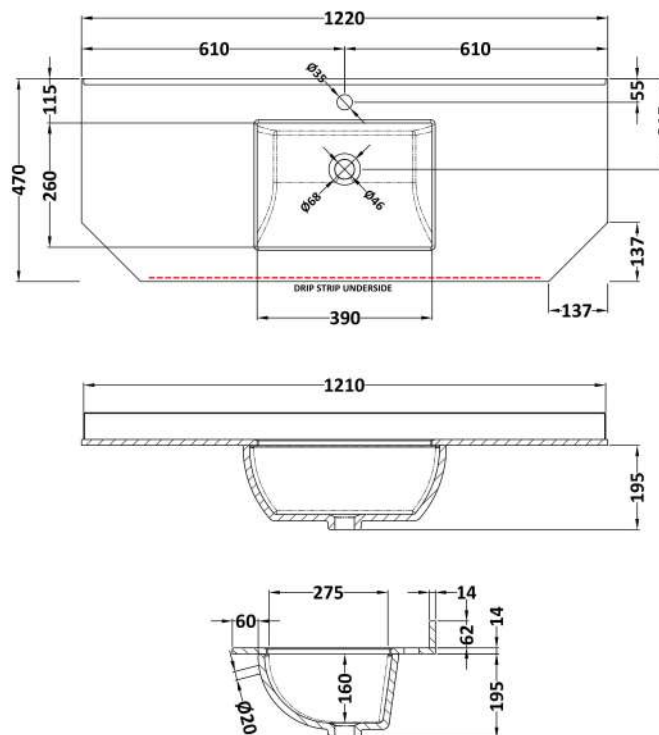

### Product Dimensions

Height (mm):	810
Width (mm):	1236
Depth (mm):	473
Nett Weight (kg):	54.5

### Packaging Dimensions

Height (mm):	840
Width (mm):	1252
Depth (mm):	511
Gross Weight (kg):	55

### Outer Box Dimensions (If Applicable)

Height (mm):	
Width (mm):	
Depth (mm):	
Gross Weight (kg):	
Barcode:	5056211871767

### Product Dimensions

Height (mm):	268
Width (mm):	1220
Depth (mm):	470
Nett Weight (kg):	27.5