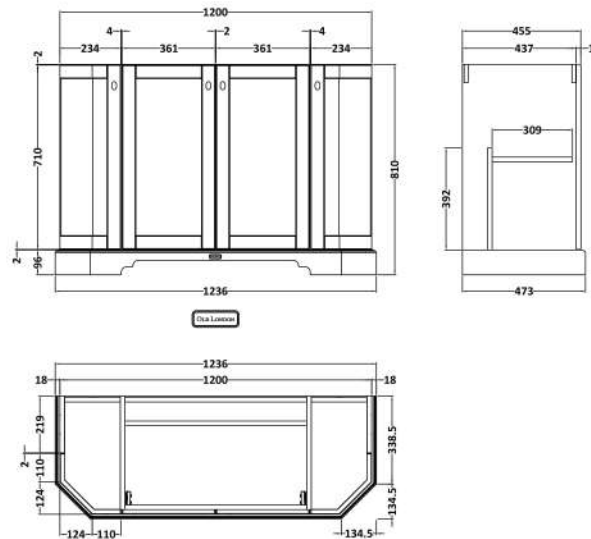

### Product Dimensions

Height (mm):	810
Width (mm):	1236
Depth (mm):	473
Nett Weight (kg):	54.5

### Packaging Dimensions

Height (mm):	840
Width (mm):	1252
Depth (mm):	511
Gross Weight (kg):	55

### Product Dimensions

Height (mm):	268
Width (mm):	1220
Depth (mm):	470
Nett Weight (kg):	27.5

### Packaging Dimensions

Height (mm):	250
Width (mm):	1300
Depth (mm):	580
Gross Weight (kg):	28