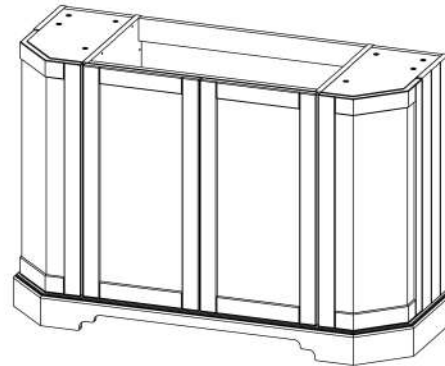

### Product Dimensions

Height (mm):	810
Width (mm):	1236
Depth (mm):	473
Nett Weight (kg):	54.5

### Packaging Dimensions

Height (mm):	840
Width (mm):	1252
Depth (mm):	511
Gross Weight (kg):	55

### Product Dimensions

Height (mm):	268
Width (mm):	1220
Depth (mm):	470
Nett Weight (kg):	27.5

### Packaging Dimensions

Height (mm):	250
Width (mm):	1300
Depth (mm):	580
Gross Weight (kg):	28