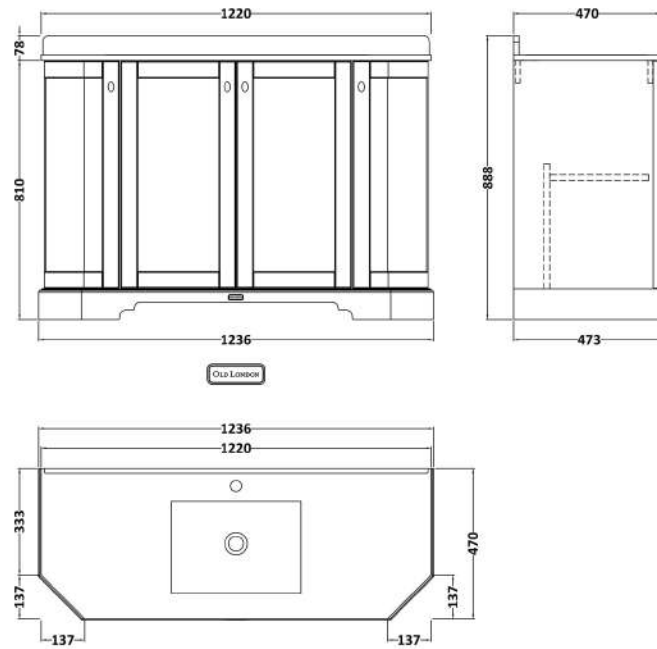

Sales Code: LOF262

Description: 1200 4-Door Angled Unit & Marble Top 1Th

Packaging Details

Barcode: 5056462602899