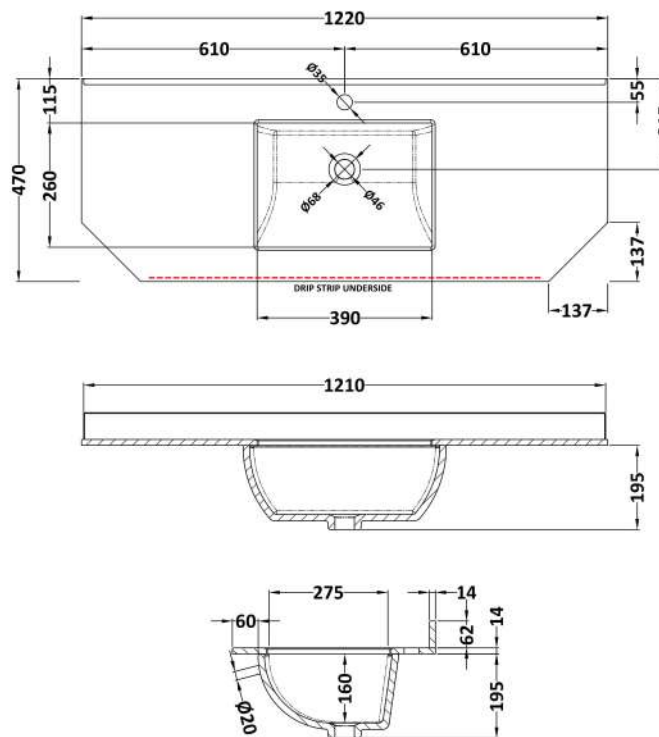

### Product Dimensions

Height (mm):	810
Width (mm):	1236
Depth (mm):	473
Nett Weight (kg):	54.5

### Packaging Dimensions

Height (mm):	840
Width (mm):	1252
Depth (mm):	511
Gross Weight (kg):	55

### Outer Box Dimensions (If Applicable)

Height (mm):	
Width (mm):	
Depth (mm):	
Gross Weight (kg):	
Barcode:	5056211871767

### Product Dimensions

Height (mm):	268
Width (mm):	1220
Depth (mm):	470
Nett Weight (kg):	27.5