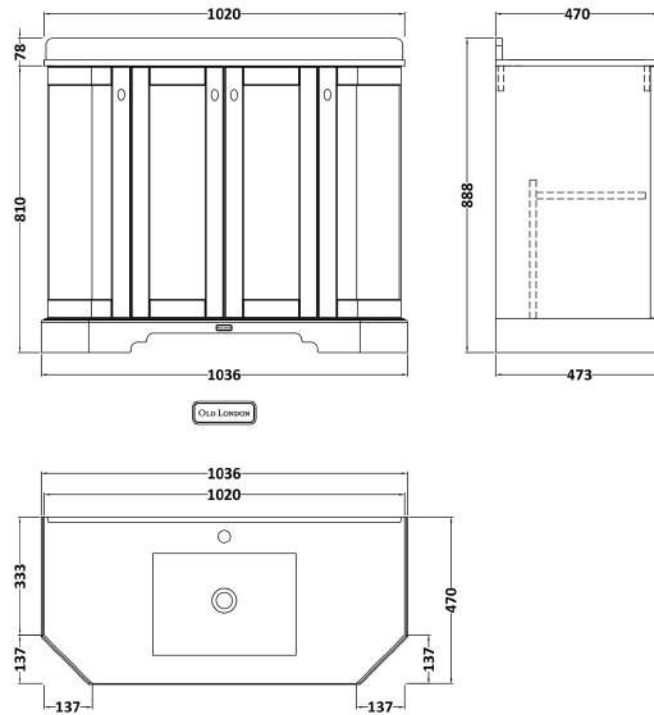

Sales Code: LOF282

Description: 1000 4-Door Angled Unit & Marble Top 1Th

Packaging Details

Barcode: 5056462602714

Sales Code: LON206

Description: 1000 4-Door Angled Basin Unit

Product Dimensions

Height (mm):	810
Width (mm):	1036
Depth (mm):	473
Nett Weight (kg):	42.5

Packaging Dimensions

Height (mm):	850
Width (mm):	1055
Depth (mm):	510
Gross Weight (kg):	43.5

Packaging Data

Box Colour:	Brown Cardboard Box
Box Qty:	1
Label Size:	150 x 100
Label Colour:	White Label
Label Qty:	2

Outer Box Dimensions (If Applicable)

Height (mm):	
Width (mm):	
Depth (mm):	
Gross Weight (kg):	
Barcode:	5056211871798

Product Details

Country of Origin:	Ireland
Fitting Instruction:	No
CE Certification:	
FSC Certified Materials:	Yes
Colour:	Storm Grey
Construction Method:	Cam & Wood Dowel
Construction Type:	Rigid
Cabinet Finish:	Mdf Vinyl Textured Woodgrain
Fascia Finish:	Mdf Vinyl Textured Woodgrain
Cabinet Thickness (mm):	18
Fascia Thickness (mm):	18
Drawer Included:	No
Drawer Type:	Not Applicable
No of Shelves:	1
Hinge Type:	95 Degree Inset Clip-On S/C
Hinge Included:	Yes
Adjustable Legs:	Not Applicable
Fixings Included:	Not Required
Handle Style:	Traditional
Waste Shroud:	No
Handle Included:	Yes
Handle Type:	Knob

Sales Code: LOM269

Description: 1000 Single Bowl Angled Marble Top 1Th

Product Dimensions

Height (mm):	268
Width (mm):	1020
Depth (mm):	470
Nett Weight (kg):	18

Packaging Dimensions

Height (mm):	250
Width (mm):	1100
Depth (mm):	580
Gross Weight (kg):	18.5