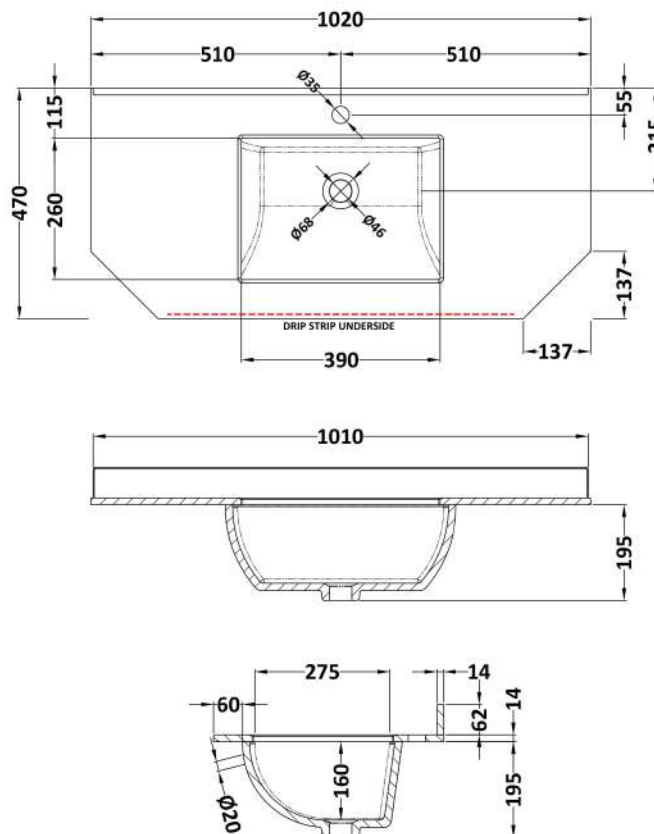

Packaging Dimensions

Height (mm):	850
Width (mm):	1055
Depth (mm):	510
Gross Weight (kg):	43.5

Packaging Data

Box Colour:	Brown Cardboard Box
Box Qty:	1
Label Size:	150 x 100
Label Colour:	White Label
Label Qty:	2

Outer Box Dimensions (If Applicable)

Height (mm):	
Width (mm):	
Depth (mm):	
Gross Weight (kg):	
Barcode:	5056211871798

Product Details

Country of Origin:	Ireland
Fitting Instruction:	No
CE Certification:	
FSC Certified Materials:	Yes
Colour:	Storm Grey
Construction Method:	Cam & Wood Dowel
Construction Type:	Rigid
Cabinet Finish:	Mdf Vinyl Textured Woodgrain
Fascia Finish:	Mdf Vinyl Textured Woodgrain
Cabinet Thickness (mm):	18
Fascia Thickness (mm):	18
Drawer Included:	No
Drawer Type:	Not Applicable
No of Shelves:	1
Hinge Type:	95 Degree Inset Clip-On S/C
Hinge Included:	Yes
Adjustable Legs:	Not Applicable
Fixings Included:	Not Required
Handle Style:	Traditional
Waste Shroud:	No
Handle Included:	Yes
Handle Type:	Knob

Sales Code: LOM269

Description: 1000 Single Bowl Angled Marble Top 1Th

Product Dimensions

Height (mm):	268
Width (mm):	1020
Depth (mm):	470
Nett Weight (kg):	18

Packaging Dimensions

Height (mm):	250
Width (mm):	1100
Depth (mm):	580
Gross Weight (kg):	18.5

Packaging Data

Box Colour:	White Cardboard Box
Box Qty:	1
Label Size:	100 x 50
Label Colour:	White Label
Label Qty:	2

Outer Box Dimensions (If Applicable)

Height (mm):	
Width (mm):	
Depth (mm):	
Gross Weight (kg):	
Barcode:	5056211871613