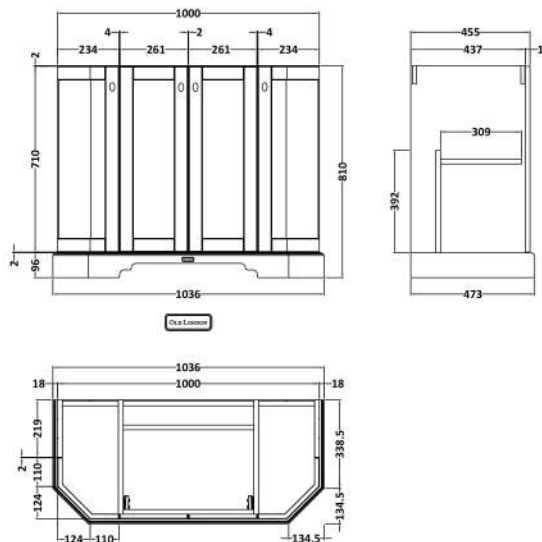

Sales Code: LOF282

Description: 1000 4-Door Angled Unit & Marble Top 1Th

Packaging Details

Barcode: 5056462602714

Sales Code: LON206

Description: 1000 4-Door Angled Basin Unit

Product Dimensions

Height (mm):	810
Width (mm):	1036
Depth (mm):	473
Nett Weight (kg):	42.5

Packaging Dimensions

Height (mm):	850
Width (mm):	1055
Depth (mm):	510
Gross Weight (kg):	43.5

Packaging Data

Box Colour:	Brown Cardboard Box
Box Qty:	1
Label Size:	150 x 100
Label Colour:	White Label
Label Qty:	2

Outer Box Dimensions (If Applicable)

Height (mm):	
Width (mm):	
Depth (mm):	
Gross Weight (kg):	
Barcode:	5056211871798

Product Details

Country of Origin:	Ireland
Fitting Instruction:	No
CE Certification:	
FSC Certified Materials:	Yes
Colour:	Storm Grey
Construction Method:	Cam & Wood Dowel
Construction Type:	Rigid
Cabinet Finish:	Mdf Vinyl Textured Woodgrain
Fascia Finish:	Mdf Vinyl Textured Woodgrain
Cabinet Thickness (mm):	18
Fascia Thickness (mm):	18
Drawer Included:	No
Drawer Type:	Not Applicable
No of Shelves:	1
Hinge Type:	95 Degree Inset Clip-On S/C
Hinge Included:	Yes
Adjustable Legs:	Not Applicable
Fixings Included:	Not Required
Handle Style:	Traditional
Waste Shroud:	No
Handle Included:	Yes
Handle Type:	Knob

Sales Code: LOM269

Description: 1000 Single Bowl Angled Marble Top 1Th

Product Dimensions

Height (mm):	268
Width (mm):	1020
Depth (mm):	470
Nett Weight (kg):	18

Packaging Dimensions

Height (mm):	250
Width (mm):	1100
Depth (mm):	580
Gross Weight (kg):	18.5