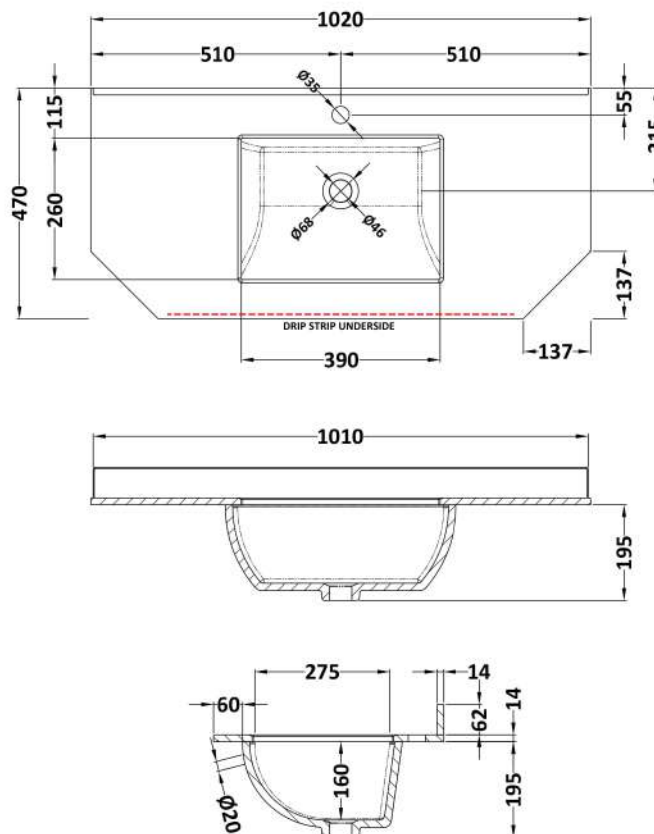

Packaging Dimensions

Height (mm):	850
Width (mm):	1055
Depth (mm):	510
Gross Weight (kg):	43.5

Packaging Data

Box Colour:	Brown Cardboard Box
Box Qty:	1
Label Size:	150 x 100
Label Colour:	White Label
Label Qty:	2

Outer Box Dimensions (If Applicable)

Height (mm):	
Width (mm):	
Depth (mm):	
Gross Weight (kg):	
Barcode:	5056211871798

Product Details

Country of Origin:	Ireland
Fitting Instruction:	No
CE Certification:	
FSC Certified Materials:	Yes
Colour:	Storm Grey
Construction Method:	Cam & Wood Dowel
Construction Type:	Rigid
Cabinet Finish:	Mdf Vinyl Textured Woodgrain
Fascia Finish:	Mdf Vinyl Textured Woodgrain
Cabinet Thickness (mm):	18
Fascia Thickness (mm):	18
Drawer Included:	No
Drawer Type:	Not Applicable
No of Shelves:	1
Hinge Type:	95 Degree Inset Clip-On S/C
Hinge Included:	Yes
Adjustable Legs:	Not Applicable
Fixings Included:	Not Required
Handle Style:	Traditional
Waste Shroud:	No
Handle Included:	Yes
Handle Type:	Knob

Sales Code: LOM270

Description: 1000 Single Bowl Angled Marble Top 1Th

Product Dimensions

Height (mm):	268
Width (mm):	1020
Depth (mm):	470
Nett Weight (kg):	18

Packaging Dimensions

Height (mm):	250
Width (mm):	1100
Depth (mm):	580
Gross Weight (kg):	18.5

Packaging Data

Box Colour:	White Cardboard Box
Box Qty:	1
Label Size:	100 x 50
Label Colour:	White Label
Label Qty:	2

Outer Box Dimensions (If Applicable)

Height (mm):	
Width (mm):	
Depth (mm):	
Gross Weight (kg):	
Barcode:	5056211871606