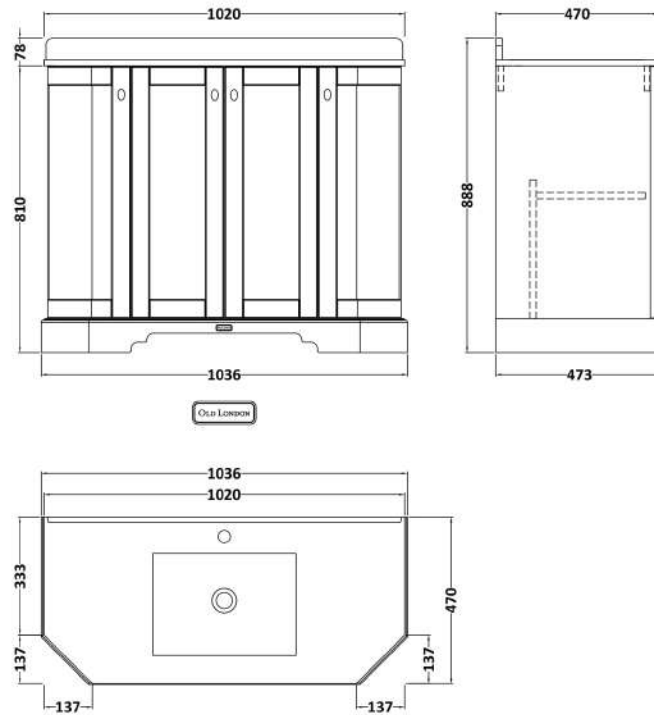

Sales Code: LOF283

Description: 1000 4-Door Angled Unit & Marble Top 1Th

Packaging Details

Barcode: 5056462602721

Sales Code: LON206

Description: 1000 4-Door Angled Basin Unit

Product Dimensions

Height (mm):	810
Width (mm):	1036
Depth (mm):	473
Nett Weight (kg):	42.5

Packaging Dimensions

Height (mm):	850
Width (mm):	1055
Depth (mm):	510
Gross Weight (kg):	43.5

Packaging Data

Box Colour:	Brown Cardboard Box
Box Qty:	1
Label Size:	150 x 100
Label Colour:	White Label
Label Qty:	2

Outer Box Dimensions (If Applicable)

Height (mm):	
Width (mm):	
Depth (mm):	
Gross Weight (kg):	
Barcode:	5056211871798

Product Details

Country of Origin:	Ireland
Fitting Instruction:	No
CE Certification:	
FSC Certified Materials:	Yes
Colour:	Storm Grey
Construction Method:	Cam & Wood Dowel
Construction Type:	Rigid
Cabinet Finish:	Mdf Vinyl Textured Woodgrain
Fascia Finish:	Mdf Vinyl Textured Woodgrain
Cabinet Thickness (mm):	18
Fascia Thickness (mm):	18
Drawer Included:	No
Drawer Type:	Not Applicable
No of Shelves:	1
Hinge Type:	95 Degree Inset Clip-On S/C
Hinge Included:	Yes
Adjustable Legs:	Not Applicable
Fixings Included:	Not Required
Handle Style:	Traditional
Waste Shroud:	No
Handle Included:	Yes
Handle Type:	Knob

Sales Code: LOM270

Description: 1000 Single Bowl Angled Marble Top 1Th

Product Dimensions

Height (mm):	268
Width (mm):	1020
Depth (mm):	470
Nett Weight (kg):	18

Packaging Dimensions

Height (mm):	250
Width (mm):	1100
Depth (mm):	580
Gross Weight (kg):	18.5