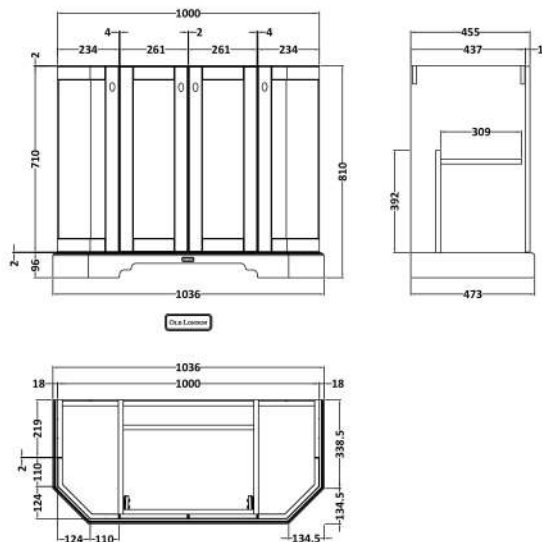

Sales Code: LOF283

Description: 1000 4-Door Angled Unit & Marble Top 1Th

Packaging Details

Barcode: 5056462602721

Sales Code: LON206

Description: 1000 4-Door Angled Basin Unit

Product Dimensions

Height (mm):	810
Width (mm):	1036
Depth (mm):	473
Nett Weight (kg):	42.5

Packaging Dimensions

Height (mm):	850
Width (mm):	1055
Depth (mm):	510
Gross Weight (kg):	43.5

Packaging Data

Box Colour:	Brown Cardboard Box
Box Qty:	1
Label Size:	150 x 100
Label Colour:	White Label
Label Qty:	2

Outer Box Dimensions (If Applicable)

Height (mm):	
Width (mm):	
Depth (mm):	
Gross Weight (kg):	
Barcode:	5056211871798

Product Details

Country of Origin:	Ireland
Fitting Instruction:	No
CE Certification:	
FSC Certified Materials:	Yes
Colour:	Storm Grey
Construction Method:	Cam & Wood Dowel
Construction Type:	Rigid
Cabinet Finish:	Mdf Vinyl Textured Woodgrain
Fascia Finish:	Mdf Vinyl Textured Woodgrain
Cabinet Thickness (mm):	18
Fascia Thickness (mm):	18
Drawer Included:	No
Drawer Type:	Not Applicable
No of Shelves:	1
Hinge Type:	95 Degree Inset Clip-On S/C
Hinge Included:	Yes
Adjustable Legs:	Not Applicable
Fixings Included:	Not Required
Handle Style:	Traditional
Waste Shroud:	No
Handle Included:	Yes
Handle Type:	Knob

Sales Code: LOM270

Description: 1000 Single Bowl Angled Marble Top 1Th

Product Dimensions

Height (mm):	268
Width (mm):	1020
Depth (mm):	470
Nett Weight (kg):	18

Packaging Dimensions

Height (mm):	250
Width (mm):	1100
Depth (mm):	580
Gross Weight (kg):	18.5